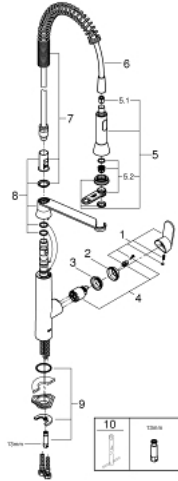

31 379 000 K7 SINGLE-LEVER SINK MIXER 1/2"

PRODUCT DESCRIPTION

- Colour: chrome
- single hole installation
- GROHE LongLife finish
- GROHE SilkMove 35 mm ceramic cartridge
- professional spray
- Dual Spray - switch between mousseur and SpeedClean shower jet using diverter
- automatic return to mousseur
- metal spray
- adjustable flow rate limiter
- swivel spout
- swivel area 140°
- protected against backflow
- flexible connection hoses
- rapid installation system
- maximum flow rate (at 3 bar): 14.5 l/min
- min. recommended pressure 1.0 bar

31 379 000 K7 SINGLE-LEVER SINK MIXER 1/2"

SPARE PARTS, August 2016 – now

- 1: Lever (Spare part-nr. 46729000)
- 2: Cap (Spare part-nr. 46116000)
- 3: Screw coupling (Spare part-nr. 46460000)
- 4: Cartridge (Spare part-nr. 46374000)
- 5: Pull out spray (Spare part-nr. 46731000)
- 5.1: Non-return valve (Spare part-nr. 08565000)
- 5.2: Mousseur (Spare part-nr. 46711000)
- 6: Shower hose (Spare part-nr. 46871000)
- 7: Spring (Spare part-nr. 46873SD0)
- 8: Holder pull out spray (Spare part-nr. 46734000)
- 9: Shank fastening assembly (Spare part-nr. 46671000)
- 10: Socket Spanner (Spare part-nr. 19332000)*
- 11: Mounting wrench (Spare part-nr. 19017000)*