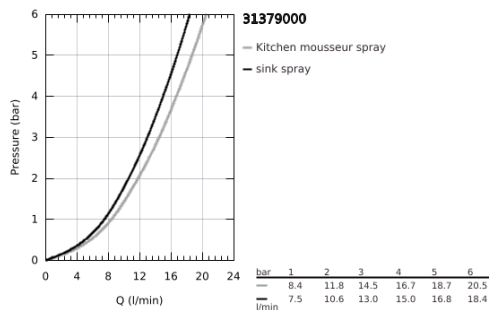

31 379 000 K7 SINGLE-LEVER SINK MIXER 1/2"

PRODUCT DESCRIPTION

- Colour: chrome
- single hole installation
- GROHE LongLife finish
- GROHE SilkMove 35 mm ceramic cartridge
- professional spray
- Dual Spray - switch between mousseur and SpeedClean shower jet using diverter
- automatic return to mousseur
- metal spray
- adjustable flow rate limiter
- swivel spout
- swivel area 140°
- protected against backflow
- flexible connection hoses
- rapid installation system
- maximum flow rate (at 3 bar): 14.5 l/min
- min. recommended pressure 1.0 bar

31 379 000 K7 SINGLE-LEVER SINK MIXER 1/2"

SPARE PARTS, August 2016 – now

- 1: Lever (Spare part-nr. 46729000)
- 2: Cap (Spare part-nr. 46116000)
- 3: Screw coupling (Spare part-nr. 46460000)
- 4: Cartridge (Spare part-nr. 46374000)
- 5: Pull out spray (Spare part-nr. 46731000)
- 5.1: Non-return valve (Spare part-nr. 08565000)
- 5.2: Mousseur (Spare part-nr. 46711000)
- 6: Shower hose (Spare part-nr. 46871000)
- 7: Spring (Spare part-nr. 46873SD0)
- 8: Holder pull out spray (Spare part-nr. 46734000)
- 9: Shank fastening assembly (Spare part-nr. 46671000)
- 10: Socket Spanner (Spare part-nr. 19332000)*
- 11: Mounting wrench (Spare part-nr. 19017000)*