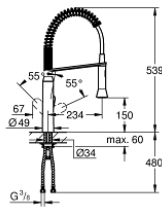

31 379 000 K7 SINGLE-LEVER SINK MIXER 1/2"

PRODUCT DESCRIPTION

- Colour: chrome
- single hole installation
- GROHE LongLife finish
- GROHE SilkMove 35 mm ceramic cartridge
- professional spray
- Dual Spray - switch between mousseur and SpeedClean shower jet using diverter
- automatic return to mousseur
- metal spray
- adjustable flow rate limiter
- swivel spout
- swivel area 140°
- protected against backflow
- flexible connection hoses
- rapid installation system
- maximum flow rate (at 3 bar): 14.5 l/min
- min. recommended pressure 1.0 bar

31 379 000 K7 SINGLE-LEVER SINK MIXER 1/2"

SPARE PARTS, August 2016 – now

- 1: Lever (Spare part-nr. 46729000)
- 2: Cap (Spare part-nr. 46116000)
- 3: Screw coupling (Spare part-nr. 46460000)
- 4: Cartridge (Spare part-nr. 46374000)
- 5: Pull out spray (Spare part-nr. 46731000)
- 5.1: Non-return valve (Spare part-nr. 08565000)
- 5.2: Mousseur (Spare part-nr. 46711000)
- 6: Shower hose (Spare part-nr. 46871000)
- 7: Spring (Spare part-nr. 46873SD0)
- 8: Holder pull out spray (Spare part-nr. 46734000)
- 9: Shank fastening assembly (Spare part-nr. 46671000)
- 10: Socket Spanner (Spare part-nr. 19332000)*
- 11: Mounting wrench (Spare part-nr. 19017000)*