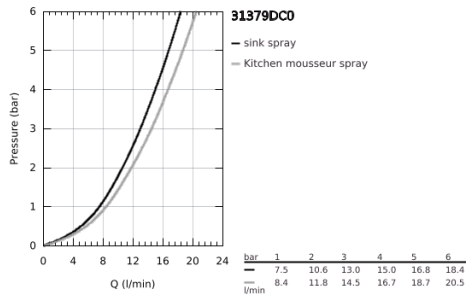

### 31 379 DC0 K7 SINGLE-LEVER SINK MIXER 1/2"

**PRODUCT DESCRIPTION**

- Colour: Supersteel
- single hole installation
- GROHE LongLife finish
- GROHE SilkMove 35 mm ceramic cartridge
- professional spray
- Dual Spray - switch between mousseur and SpeedClean shower jet using diverter
- automatic return to mousseur
- metal spray
- adjustable flow rate limiter
- swivel spout
- swivel area 140°
- protected against backflow
- flexible connection hoses
- rapid installation system
- maximum flow rate (at 3 bar): 14.5 l/min
- min. recommended pressure 1.0 bar

## 31 379 DC0 K7 SINGLE-LEVER SINK MIXER 1/2"