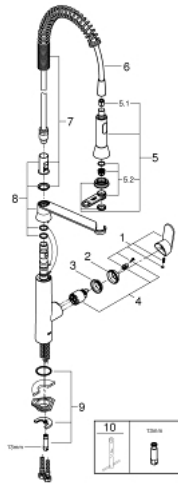

### 31 379 DC0 K7 SINGLE-LEVER SINK MIXER 1/2"

**PRODUCT DESCRIPTION**

- Colour: Supersteel
- single hole installation
- GROHE LongLife finish
- GROHE SilkMove 35 mm ceramic cartridge
- professional spray
- Dual Spray - switch between mousseur and SpeedClean shower jet using diverter
- automatic return to mousseur
- metal spray
- adjustable flow rate limiter
- swivel spout
- swivel area 140°
- protected against backflow
- flexible connection hoses
- rapid installation system
- maximum flow rate (at 3 bar): 14.5 l/min
- min. recommended pressure 1.0 bar

## 31 379 DC0 K7 SINGLE-LEVER SINK MIXER 1/2"

### SPARE PARTS, August 2016 – now

- 1: Lever (Spare part-nr. 46729DC0)
- 2: Cap (Spare part-nr. 46116DC0)
- 3: Screw coupling (Spare part-nr. 46460000)
- 4: Cartridge (Spare part-nr. 46374000)
- 5: Pull out spray (Spare part-nr. 46731DC0)
- 5.1: Non-return valve (Spare part-nr. 08565000)
- 5.2: Mousseur (Spare part-nr. 46711000)
- 6: Shower hose (Spare part-nr. 46871DC0)
- 7: Spring (Spare part-nr. 46873SD0)
- 8: Holder pull out spray (Spare part-nr. 46734DC0)
- 9: Shank fastening assembly (Spare part-nr. 46671000)
- 10: Socket Spanner (Spare part-nr. 19332000)\*
- 11: Mounting wrench (Spare part-nr. 19017000)\*