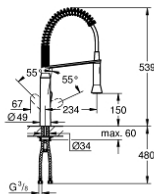

### 31 379 DC0 K7 SINGLE-LEVER SINK MIXER 1/2"

**PRODUCT DESCRIPTION**

- Colour: Supersteel
- single hole installation
- GROHE LongLife finish
- GROHE SilkMove 35 mm ceramic cartridge
- professional spray
- Dual Spray - switch between mousseur and SpeedClean shower jet using diverter
- automatic return to mousseur
- metal spray
- adjustable flow rate limiter
- swivel spout
- swivel area 140°
- protected against backflow
- flexible connection hoses
- rapid installation system
- maximum flow rate (at 3 bar): 14.5 l/min
- min. recommended pressure 1.0 bar

## 31 379 DC0 K7 SINGLE-LEVER SINK MIXER 1/2"

### SPARE PARTS, August 2016 – now

- 1: Lever (Spare part-nr. 46729DC0)
- 2: Cap (Spare part-nr. 46116DC0)
- 3: Screw coupling (Spare part-nr. 46460000)
- 4: Cartridge (Spare part-nr. 46374000)
- 5: Pull out spray (Spare part-nr. 46731DC0)
- 5.1: Non-return valve (Spare part-nr. 08565000)
- 5.2: Mousseur (Spare part-nr. 46711000)
- 6: Shower hose (Spare part-nr. 46871DC0)
- 7: Spring (Spare part-nr. 46873SD0)
- 8: Holder pull out spray (Spare part-nr. 46734DC0)
- 9: Shank fastening assembly (Spare part-nr. 46671000)
- 10: Socket Spanner (Spare part-nr. 19332000)\*
- 11: Mounting wrench (Spare part-nr. 19017000)\*