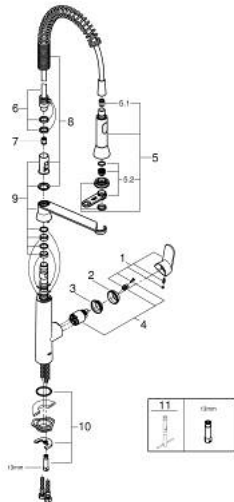

## 31 380 000 K7 SINGLE-LEVER SINK MIXER 1/2"

### PRODUCT DESCRIPTION

- Colour: chrome
- single hole installation
- GROHE LongLife finish
- GROHE SilkMove 35 mm ceramic cartridge
- professional spray
- Dual Spray - switch between mousseur and SpeedClean shower jet using diverter
- metal spray
- adjustable flow rate limiter
- swivel spout
- swivel area 140°
- protected against backflow
- flexible connection hoses
- rapid installation system

### SPARE PARTS, April 2017 – now

- 1: Lever (Spare part-nr. 46729000)
- 2: Cap (Spare part-nr. 46116000)
- 3: Screw coupling (Spare part-nr. 46460000)
- 4: Cartridge (Spare part-nr. 46374000)
- 5: Pull out spray (Spare part-nr. 46731000)
- 5.1: Non-return valve (Spare part-nr. 08565000)
- 5.2: Mousseur (Spare part-nr. 46711000)
- 6: Shower hose (Spare part-nr. 46871000)
- 7: Non-return valve (Spare part-nr. 48224000)
- 8: Spring (Spare part-nr. 46873SD0)
- 9: Holder pull out spray (Spare part-nr. 46734000)
- 10: Shank fastening assembly (Spare part-nr. 46671000)
- 11: Mounting wrench (Spare part-nr. 19017000)\*