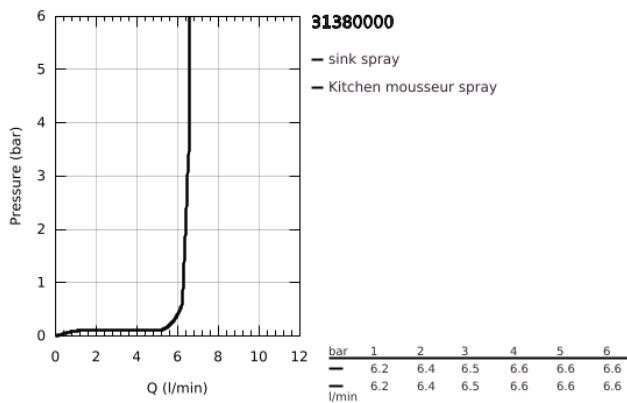

## 31 380 000 K7 SINGLE-LEVER SINK MIXER 1/2"

### PRODUCT DESCRIPTION

- Colour: chrome
- single hole installation
- GROHE LongLife finish
- GROHE SilkMove 35 mm ceramic cartridge
- professional spray
- Dual Spray - switch between mousseur and SpeedClean shower jet using diverter
- metal spray
- adjustable flow rate limiter
- swivel spout
- swivel area 140°
- protected against backflow
- flexible connection hoses
- rapid installation system