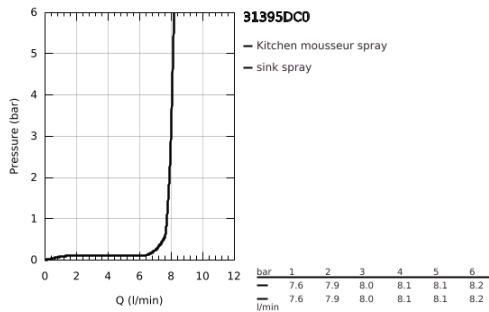

### 31 395 DC0 EUROUCUBE SINGLE-LEVER SINK MIXER 1/2"

#### PRODUCT DESCRIPTION

- Colour: Supersteel
- single hole installation
- GROHE SilkMove 28 mm ceramic cartridge
- GROHE LongLife finish
- Dual Spray - switch between mousseur and SpeedClean shower jet using diverter
- automatic return to laminar spray
- metal spray
- swivel spout
- swivel area 140°
- 360° maneuverable spring arm
- protected against backflow
- flexible connection hoses
- rapid installation system
- maximum flow rate (at 3 bar): 8 l/min