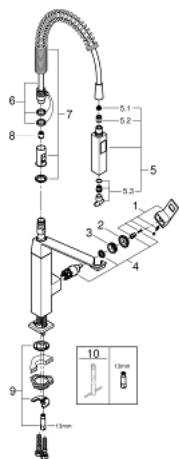

### 31 395 DC0 EUROUCUBE SINGLE-LEVER SINK MIXER 1/2"

#### PRODUCT DESCRIPTION

- Colour: Supersteel
- single hole installation
- GROHE SilkMove 28 mm ceramic cartridge
- GROHE LongLife finish
- Dual Spray - switch between mousseur and SpeedClean shower jet using diverter
- automatic return to laminar spray
- metal spray
- swivel spout
- swivel area 140°
- 360° maneuverable spring arm
- protected against backflow
- flexible connection hoses
- rapid installation system
- maximum flow rate (at 3 bar): 8 l/min

## 31 395 DC0 EUROCUBE SINGLE-LEVER SINK MIXER 1/2"

### SPARE PARTS, January 2016 – now

- 1: Lever (Spare part-nr. 46788DC0)
- 2: Cap (Spare part-nr. 46581DC0)
- 3: Fitting ring (Spare part-nr. 07419000)
- 4: Cartridge (Spare part-nr. 46580000)
- 5: Pull out spray (Spare part-nr. 46924DC0)
- 5.1: Dirt strainer (Spare part-nr. 0676800M)
- 5.2: Non-return valve (Spare part-nr. 08565000)
- 5.3: Mousseur (Spare part-nr. 13937000)
- 6: Shower hose (Spare part-nr. 46871DC0)
- 7: Spring (Spare part-nr. 46873SD0)
- 8: Non-return valve (Spare part-nr. 08567000)
- 9: Shank fastening assembly (Spare part-nr. 46671000)
- 10: Mounting wrench (Spare part-nr. 19017000)\*