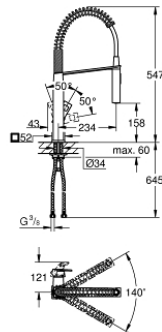

### 31 395 DC0 EUROUCUBE SINGLE-LEVER SINK MIXER 1/2"

#### PRODUCT DESCRIPTION

- Colour: Supersteel
- single hole installation
- GROHE SilkMove 28 mm ceramic cartridge
- GROHE LongLife finish
- Dual Spray - switch between mousseur and SpeedClean shower jet using diverter
- automatic return to laminar spray
- metal spray
- swivel spout
- swivel area 140°
- 360° maneuverable spring arm
- protected against backflow
- flexible connection hoses
- rapid installation system
- maximum flow rate (at 3 bar): 8 l/min

## 31 395 DC0 EUROCUBE SINGLE-LEVER SINK MIXER 1/2"

### SPARE PARTS, January 2016 – now

- 1: Lever (Spare part-nr. 46788DC0)
- 2: Cap (Spare part-nr. 46581DC0)
- 3: Fitting ring (Spare part-nr. 07419000)
- 4: Cartridge (Spare part-nr. 46580000)
- 5: Pull out spray (Spare part-nr. 46924DC0)
- 5.1: Dirt strainer (Spare part-nr. 0676800M)
- 5.2: Non-return valve (Spare part-nr. 08565000)
- 5.3: Mousseur (Spare part-nr. 13937000)
- 6: Shower hose (Spare part-nr. 46871DC0)
- 7: Spring (Spare part-nr. 46873SD0)
- 8: Non-return valve (Spare part-nr. 08567000)
- 9: Shank fastening assembly (Spare part-nr. 46671000)
- 10: Mounting wrench (Spare part-nr. 19017000)\*