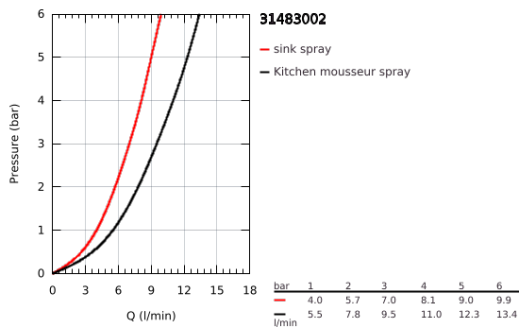

31 483 002 **CONCETTO SINGLE-LEVER SINK MIXER 1/2"**

PRODUCT DESCRIPTION

- Colour: chrome
- high spout
- single hole installation
- GROHE LongLife finish
- GROHE SilkMove 35 mm ceramic cartridge
- Easy Docking Function guarantees easy retraction and smooth docking back to the starting position
- Protected Water Ways no contact of water with lead or nickel inside the tap
- Pull-Out spout for greater flexibility
- Dual Spray - switch between laminar spray and SpeedClean shower jet using diverter
- adjustable flow rate limiter
- swivel tubular spout, swivel area 360°
- protected against backflow
- flexible connection hoses
-
- maximum flow rate (at 3 bar): 9.5 l/min

31 483 002 **CONCETTO SINGLE-LEVER SINK MIXER 1/2"**

SPARE PARTS, May 2022 – now

- 1: Lever (Spare part-nr. 46754000)
 - 2: Cartridge (Spare part-nr. 46374000)
 - 3: Hose for sink mixer with pull-out dual spray or mousseur (Spare part-nr. 48293000)
 - 4: Pull out spray (Spare part-nr. 48416000)
 - 4.1: Non-return valve (Spare part-nr. 08565000)
 - 4.2: Flow straightener (Spare part-nr. 48347000)
 - 5: Shank fastening assembly (Spare part-nr. 48384000)
 - 6: Support plate (Spare part-nr. 05334000)
 - 7: Socket Spanner (Spare part-nr. 19332000)*
- * Optional accessories