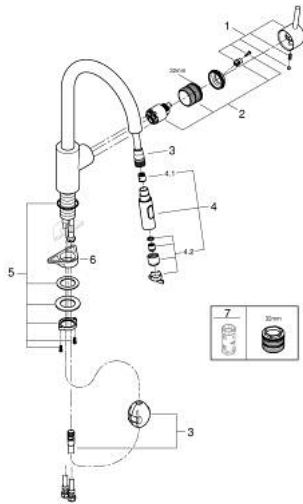

31 483 002 **CONCETTO SINGLE-LEVER SINK MIXER 1/2"**

PRODUCT DESCRIPTION

- Colour: chrome
- high spout
- single hole installation
- GROHE LongLife finish
- GROHE SilkMove 35 mm ceramic cartridge
- Easy Docking Function guarantees easy retraction and smooth docking back to the starting position
- Protected Water Ways no contact of water with lead or nickel inside the tap
- Pull-Out spout for greater flexibility
- Dual Spray - switch between laminar spray and SpeedClean shower jet using diverter
- adjustable flow rate limiter
- swivel tubular spout, swivel area 360°
- protected against backflow
- flexible connection hoses
-
- maximum flow rate (at 3 bar): 9.5 l/min

31 483 002 **CONCETTO SINGLE-LEVER SINK MIXER 1/2"**

SPARE PARTS, May 2022 – now

- 1: Lever (Spare part-nr. 46754000)
 - 2: Cartridge (Spare part-nr. 46374000)
 - 3: Hose for sink mixer with pull-out dual spray or mousseur (Spare part-nr. 48293000)
 - 4: Pull out spray (Spare part-nr. 48416000)
 - 4.1: Non-return valve (Spare part-nr. 08565000)
 - 4.2: Flow straightener (Spare part-nr. 48347000)
 - 5: Shank fastening assembly (Spare part-nr. 48384000)
 - 6: Support plate (Spare part-nr. 05334000)
 - 7: Socket Spanner (Spare part-nr. 19332000)*
- * Optional accessories