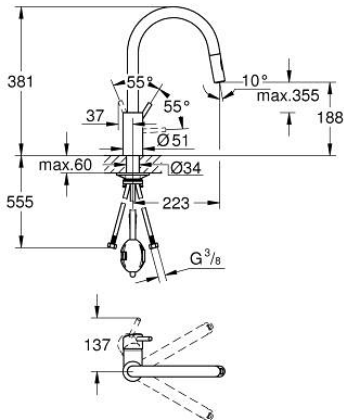

31 483 002 **CONCETTO SINGLE-LEVER SINK MIXER 1/2"**

PRODUCT DESCRIPTION

- Colour: chrome
- high spout
- single hole installation
- GROHE LongLife finish
- GROHE SilkMove 35 mm ceramic cartridge
- Easy Docking Function guarantees easy retraction and smooth docking back to the starting position
- Protected Water Ways no contact of water with lead or nickel inside the tap
- Pull-Out spout for greater flexibility
- Dual Spray - switch between laminar spray and SpeedClean shower jet using diverter
- adjustable flow rate limiter
- swivel tubular spout, swivel area 360°
- protected against backflow
- flexible connection hoses
-
- maximum flow rate (at 3 bar): 9.5 l/min

31 483 002 **CONCETTO SINGLE-LEVER SINK MIXER 1/2"**

SPARE PARTS, May 2022 – now

- 1: Lever (Spare part-nr. 46754000)
 - 2: Cartridge (Spare part-nr. 46374000)
 - 3: Hose for sink mixer with pull-out dual spray or mousseur (Spare part-nr. 48293000)
 - 4: Pull out spray (Spare part-nr. 48416000)
 - 4.1: Non-return valve (Spare part-nr. 08565000)
 - 4.2: Flow straightener (Spare part-nr. 48347000)
 - 5: Shank fastening assembly (Spare part-nr. 48384000)
 - 6: Support plate (Spare part-nr. 05334000)
 - 7: Socket Spanner (Spare part-nr. 19332000)*
- * Optional accessories