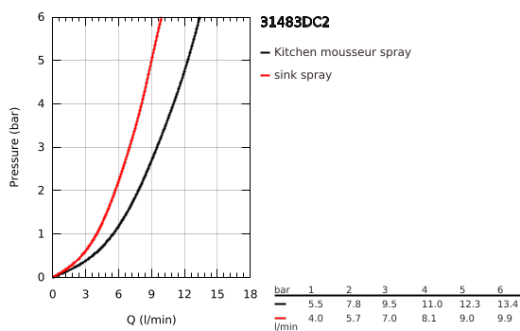

31 483 DC2 CONCETTO SINGLE-LEVER SINK MIXER 1/2"

PRODUCT DESCRIPTION

- Colour: Supersteel
- high spout
- single hole installation
- GROHE LongLife finish
- GROHE SilkMove 35 mm ceramic cartridge
- Easy Docking Function guarantees easy retraction and smooth docking back to the starting position
- Protected Water Ways no contact of water with lead or nickel inside the tap
- Pull-Out spout for greater flexibility
- Dual Spray - switch between laminar spray and SpeedClean shower jet using diverter
- adjustable flow rate limiter
- swivel tubular spout, swivel area 360°
- protected against backflow
- flexible connection hoses
-
- maximum flow rate (at 3 bar): 9.5 l/min

31 483 DC2 **CONCETTO SINGLE-LEVER SINK MIXER 1/2"**

SPARE PARTS, May 2022 – now

- 1: Lever (Spare part-nr. 46754DC0)
 - 2: Cartridge (Spare part-nr. 46374000)
 - 3: Hose for sink mixer with pull-out dual spray or mousseur (Spare part-nr. 48293000)
 - 4: Pull out spray (Spare part-nr. 48416DC0)
 - 4.1: Non-return valve (Spare part-nr. 08565000)
 - 4.2: Flow straightener (Spare part-nr. 48347000)
 - 5: Shank fastening assembly (Spare part-nr. 48384000)
 - 6: Support plate (Spare part-nr. 05334000)
 - 7: Socket Spanner (Spare part-nr. 19332000)*
- * Optional accessories