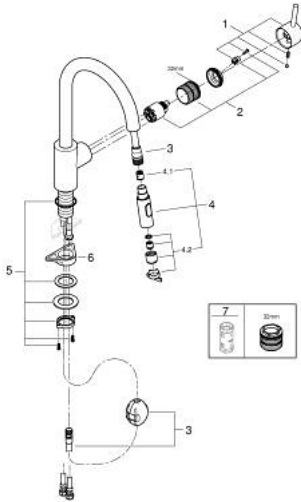

31 483 DC2 CONCETTO SINGLE-LEVER SINK MIXER 1/2"

PRODUCT DESCRIPTION

- Colour: Supersteel
- high spout
- single hole installation
- GROHE LongLife finish
- GROHE SilkMove 35 mm ceramic cartridge
- Easy Docking Function guarantees easy retraction and smooth docking back to the starting position
- Protected Water Ways no contact of water with lead or nickel inside the tap
- Pull-Out spout for greater flexibility
- Dual Spray - switch between laminar spray and SpeedClean shower jet using diverter
- adjustable flow rate limiter
- swivel tubular spout, swivel area 360°
- protected against backflow
- flexible connection hoses
-
- maximum flow rate (at 3 bar): 9.5 l/min

31 483 DC2 **CONCETTO SINGLE-LEVER SINK MIXER 1/2"**

SPARE PARTS, May 2022 – now

- 1: Lever (Spare part-nr. 46754DC0)
 - 2: Cartridge (Spare part-nr. 46374000)
 - 3: Hose for sink mixer with pull-out dual spray or mousseur (Spare part-nr. 48293000)
 - 4: Pull out spray (Spare part-nr. 48416DC0)
 - 4.1: Non-return valve (Spare part-nr. 08565000)
 - 4.2: Flow straightener (Spare part-nr. 48347000)
 - 5: Shank fastening assembly (Spare part-nr. 48384000)
 - 6: Support plate (Spare part-nr. 05334000)
 - 7: Socket Spanner (Spare part-nr. 19332000)*
- * Optional accessories