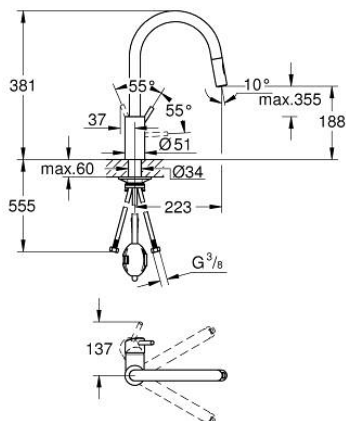

31 483 DC2 CONCETTO SINGLE-LEVER SINK MIXER 1/2"

PRODUCT DESCRIPTION

- Colour: Supersteel
- high spout
- single hole installation
- GROHE LongLife finish
- GROHE SilkMove 35 mm ceramic cartridge
- Easy Docking Function guarantees easy retraction and smooth docking back to the starting position
- Protected Water Ways no contact of water with lead or nickel inside the tap
- Pull-Out spout for greater flexibility
- Dual Spray - switch between laminar spray and SpeedClean shower jet using diverter
- adjustable flow rate limiter
- swivel tubular spout, swivel area 360°
- protected against backflow
- flexible connection hoses
-
- maximum flow rate (at 3 bar): 9.5 l/min

31 483 DC2 **CONCETTO SINGLE-LEVER SINK MIXER 1/2"**

SPARE PARTS, May 2022 – now

- 1: Lever (Spare part-nr. 46754DC0)
 - 2: Cartridge (Spare part-nr. 46374000)
 - 3: Hose for sink mixer with pull-out dual spray or mousseur (Spare part-nr. 48293000)
 - 4: Pull out spray (Spare part-nr. 48416DC0)
 - 4.1: Non-return valve (Spare part-nr. 08565000)
 - 4.2: Flow straightener (Spare part-nr. 48347000)
 - 5: Shank fastening assembly (Spare part-nr. 48384000)
 - 6: Support plate (Spare part-nr. 05334000)
 - 7: Socket Spanner (Spare part-nr. 19332000)*
- * Optional accessories