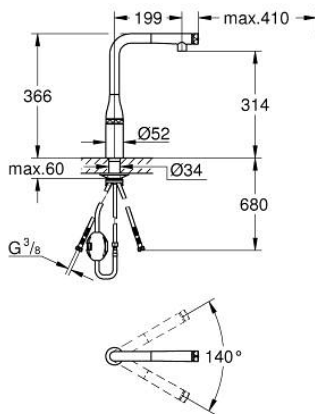

31 615 000 ESSENCE SMARTCONTROL SINK MIXER WITH SMARTCONTROL

PRODUCT DESCRIPTION

- Colour: chrome
- single hole installation
- GROHE LongLife finish
- Pull-Out spout for greater flexibility
- laminar spray
- material: metal
- MagneticDocking guarantees easy retraction and smooth docking of the spray head back to the starting position
- GROHE SmartControl - push for ON-OFF, turn for volume adjustment from water saving EcoMode to Full Flow
- temperature adjustment by turning of mixing valve on body
- swivel tubular spout
- swivel area 140°
- protected against backflow
- flexible connection hoses
- Protected Water Ways no contact of water with lead or nickel inside the tap
- maximum flow rate (at 3 bar): 10 l/min

31 615 000 ESSENCE SMARTCONTROL SINK MIXER WITH SMARTCONTROL

SPARE PARTS, July 2018 – September 2020

- 1: Pull out spray (Spare part-nr. 48487000)
- 1.1: Dirt strainer (Spare part-nr. 0676800M)
- 1.2: Non-return valve (Spare part-nr. 08565000)
- 1.3: Flow control set (Spare part-nr. 48470000)
- 2: Shower hose (Spare part-nr. 48488000)
- 3: Shank fastening assembly (Spare part-nr. 48384000)
- 4: Support plate (Spare part-nr. 05334000)
- 5: Non-return valve (Spare part-nr. 45881000)
- 6: Dirt strainer (Spare part-nr. 0676800M)