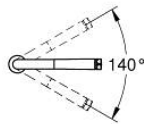

## 31 615 000 ESSENCE SMARTCONTROL SINK MIXER WITH SMARTCONTROL

### PRODUCT DESCRIPTION

- Colour: chrome
- single hole installation
- GROHE LongLife finish
- Pull-Out spout for greater flexibility
- laminar spray
- material: metal
- MagneticDocking guarantees easy retraction and smooth docking of the spray head back to the starting position
- GROHE SmartControl - push for ON-OFF, turn for volume adjustment from minimum to full flow
- temperature adjustment by turning of mixing valve on body
- swivel tubular spout
- swivel area 140°
- protected against backflow
- flexible connection hoses
- Protected Water Ways no contact of water with lead or nickel inside the tap
- maximum flow rate (at 3 bar): 10 l/min
- min. recommended pressure 1.0 bar