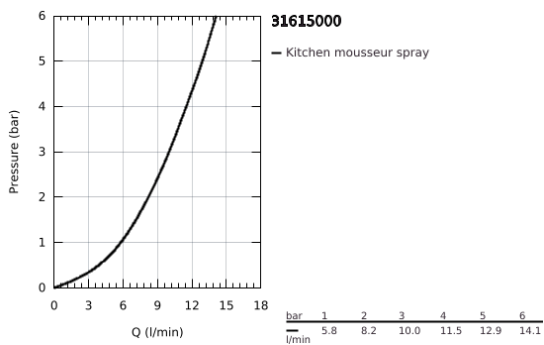

31 615 000 ESSENCE SMARTCONTROL SINK MIXER WITH SMARTCONTROL

PRODUCT DESCRIPTION

- Colour: chrome
- single hole installation
- GROHE LongLife finish
- Pull-Out spout for greater flexibility
- laminar spray
- material: metal
- MagneticDocking guarantees easy retraction and smooth docking of the spray head back to the starting position
- GROHE SmartControl - push for ON-OFF, turn for volume adjustment from water saving EcoMode to Full Flow
- temperature adjustment by turning of mixing valve on body
- swivel tubular spout
- swivel area 140°
- protected against backflow
- flexible connection hoses
- Protected Water Ways no contact of water with lead or nickel inside the tap
- maximum flow rate (at 3 bar): 10 l/min

31 615 000 ESSENCE SMARTCONTROL SINK MIXER WITH SMARTCONTROL

SPARE PARTS, July 2018 – September 2020

- 1: Pull out spray (Spare part-nr. 48487000)
- 1.1: Dirt strainer (Spare part-nr. 0676800M)
- 1.2: Non-return valve (Spare part-nr. 08565000)
- 1.3: Flow control set (Spare part-nr. 48470000)
- 2: Shower hose (Spare part-nr. 48488000)
- 3: Shank fastening assembly (Spare part-nr. 48384000)
- 4: Support plate (Spare part-nr. 05334000)
- 5: Non-return valve (Spare part-nr. 45881000)
- 6: Dirt strainer (Spare part-nr. 0676800M)