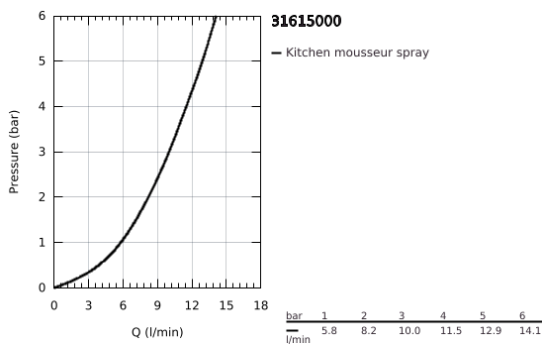

## 31 615 000 ESSENCE SMARTCONTROL SINK MIXER WITH SMARTCONTROL

### PRODUCT DESCRIPTION

- Colour: chrome
- single hole installation
- GROHE LongLife finish
- Pull-Out spout for greater flexibility
- laminar spray
- material: metal
- MagneticDocking guarantees easy retraction and smooth docking of the spray head back to the starting position
- GROHE SmartControl - push for ON-OFF, turn for volume adjustment from minimum to full flow
- temperature adjustment by turning of mixing valve on body
- swivel tubular spout
- swivel area 140°
- protected against backflow
- flexible connection hoses
- Protected Water Ways no contact of water with lead or nickel inside the tap
- maximum flow rate (at 3 bar): 10 l/min
- min. recommended pressure 1.0 bar