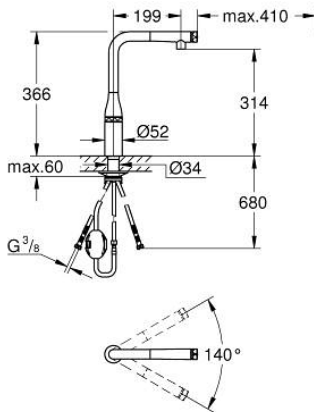

### PRODUCT DESCRIPTION

- Colour: chrome
- single hole installation
- GROHE LongLife finish
- Pull-Out spout for greater flexibility
- laminar spray
- material: metal
- MagneticDocking guarantees easy retraction and smooth docking of the spray head back to the starting position
- GROHE SmartControl - push for ON-OFF, turn for volume adjustment from minimum to full flow
- temperature adjustment by turning of mixing valve on body
- swivel tubular spout
- swivel area 140°
- protected against backflow
- flexible connection hoses
- Protected Water Ways no contact of water with lead or nickel inside the tap
- maximum flow rate (at 3 bar): 10 l/min
- min. recommended pressure 1.0 bar

### SPARE PARTS, July 2018 – September 2020

- 1: Pull out spray (Spare part-nr. 48487000)
- 1.1: Dirt strainer (Spare part-nr. 0676800M)
- 1.2: Non-return valve (Spare part-nr. 08565000)
- 1.3: Flow control set (Spare part-nr. 48470000)
- 2: Shower hose (Spare part-nr. 48488000)
- 3: Shank fastening assembly (Spare part-nr. 48384000)
- 4: Support plate (Spare part-nr. 05334000)
- 5: Non-return valve (Spare part-nr. 45881000)
- 6: Dirt strainer (Spare part-nr. 0676800M)