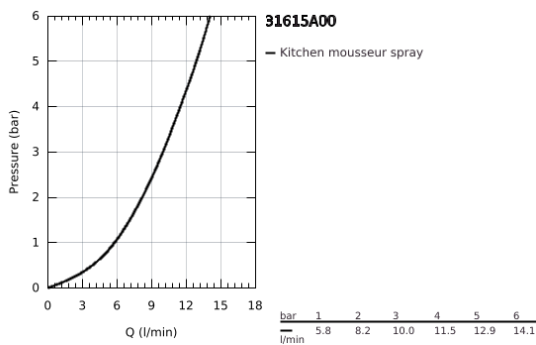

## 31 615 A00 ESSENCE SMARTCONTROL SINK MIXER WITH SMARTCONTROL

### PRODUCT DESCRIPTION

- Colour: hard graphite
- single hole installation
- GROHE LongLife finish
- Pull-Out spout for greater flexibility
- laminar spray
- material: metal
- MagneticDocking guarantees easy retraction and smooth docking of the spray head back to the starting position
- GROHE SmartControl - push for ON-OFF, turn for volume adjustment from minimum to full flow
- temperature adjustment by turning of mixing valve on body
- swivel tubular spout
- swivel area 140°
- protected against backflow
- flexible connection hoses
- Protected Water Ways no contact of water with lead or nickel inside the tap
- maximum flow rate (at 3 bar): 10 l/min
- min. recommended pressure 1.0 bar