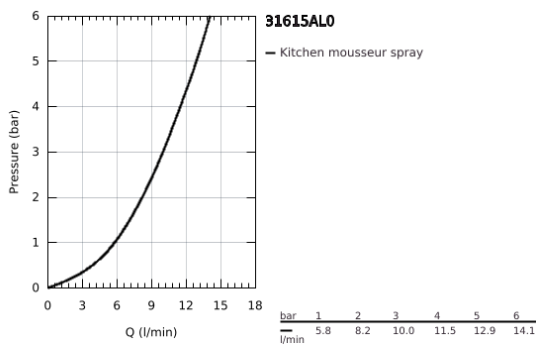

31 615 AL0 ESSENCE SMARTCONTROL SINK MIXER WITH SMARTCONTROL

PRODUCT DESCRIPTION

- Colour: brushed hard graphite
- single hole installation
- GROHE LongLife finish
- Pull-Out spout for greater flexibility
- laminar spray
- material: metal
- MagneticDocking guarantees easy retraction and smooth docking of the spray head back to the starting position
- GROHE SmartControl - push for ON-OFF, turn for volume adjustment from minimum to full flow
- temperature adjustment by turning of mixing valve on body
- swivel tubular spout
- swivel area 140°
- protected against backflow
- flexible connection hoses
- Protected Water Ways no contact of water with lead or nickel inside the tap
- maximum flow rate (at 3 bar): 10 l/min
- min. recommended pressure 1.0 bar

31 615 AL0 ESSENCE SMARTCONTROL SINK MIXER WITH SMARTCONTROL

SPARE PARTS, July 2018 – September 2020

- 1: Pull out spray (Spare part-nr. 48487AL0)
- 1.1: Dirt strainer (Spare part-nr. 0676800M)
- 1.2: Non-return valve (Spare part-nr. 08565000)
- 1.3: Flow control set (Spare part-nr. 48470000)
- 2: Shower hose (Spare part-nr. 48488000)
- 3: Shank fastening assembly (Spare part-nr. 48384000)
- 4: Support plate (Spare part-nr. 05334000)
- 5: Non-return valve (Spare part-nr. 45881000)
- 6: Dirt strainer (Spare part-nr. 0676800M)