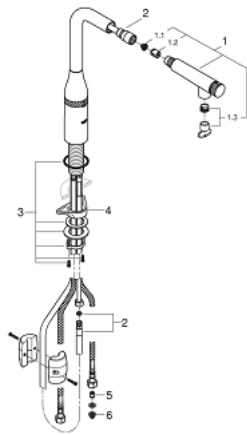

31 615 AL0 ESSENCE SMARTCONTROL SINK MIXER WITH SMARTCONTROL

PRODUCT DESCRIPTION

- Colour: brushed hard graphite
- single hole installation
- GROHE LongLife finish
- Pull-Out spout for greater flexibility
- laminar spray
- material: metal
- MagneticDocking guarantees easy retraction and smooth docking of the spray head back to the starting position
- GROHE SmartControl - push for ON-OFF, turn for volume adjustment from minimum to full flow
- temperature adjustment by turning of mixing valve on body
- swivel tubular spout
- swivel area 140°
- protected against backflow
- flexible connection hoses
- Protected Water Ways no contact of water with lead or nickel inside the tap
- maximum flow rate (at 3 bar): 10 l/min
- min. recommended pressure 1.0 bar

31 615 AL0 ESSENCE SMARTCONTROL SINK MIXER WITH SMARTCONTROL

SPARE PARTS, July 2018 – September 2020

- 1: Pull out spray (Spare part-nr. 48487AL0)
- 1.1: Dirt strainer (Spare part-nr. 0676800M)
- 1.2: Non-return valve (Spare part-nr. 08565000)
- 1.3: Flow control set (Spare part-nr. 48470000)
- 2: Shower hose (Spare part-nr. 48488000)
- 3: Shank fastening assembly (Spare part-nr. 48384000)
- 4: Support plate (Spare part-nr. 05334000)
- 5: Non-return valve (Spare part-nr. 45881000)
- 6: Dirt strainer (Spare part-nr. 0676800M)