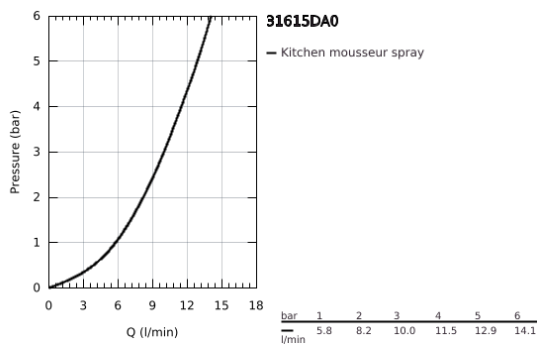

31 615 DA0 ESSENCE SMARTCONTROL SINK MIXER WITH SMARTCONTROL

PRODUCT DESCRIPTION

- Colour: warm sunset
- single hole installation
- GROHE LongLife finish
- Pull-Out spout for greater flexibility
- laminar spray
- material: metal
- MagneticDocking guarantees easy retraction and smooth docking of the spray head back to the starting position
- GROHE SmartControl - push for ON-OFF, turn for volume adjustment from minimum to full flow
- temperature adjustment by turning of mixing valve on body
- swivel tubular spout
- swivel area 140°
- protected against backflow
- flexible connection hoses
- Protected Water Ways no contact of water with lead or nickel inside the tap
- maximum flow rate (at 3 bar): 10 l/min
- min. recommended pressure 1.0 bar

31 615 DA0 ESSENCE SMARTCONTROL SINK MIXER WITH SMARTCONTROL

SPARE PARTS, July 2018 – September 2020

- 1: Pull out spray (Spare part-nr. 48487DA0)
- 1.1: Dirt strainer (Spare part-nr. 0676800M)
- 1.2: Non-return valve (Spare part-nr. 08565000)
- 1.3: Flow control set (Spare part-nr. 48470000)
- 2: Shower hose (Spare part-nr. 48488000)
- 3: Shank fastening assembly (Spare part-nr. 48384000)
- 4: Support plate (Spare part-nr. 05334000)
- 5: Non-return valve (Spare part-nr. 45881000)
- 6: Dirt strainer (Spare part-nr. 0676800M)