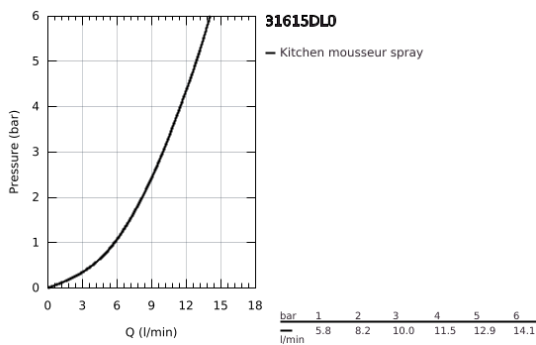

31 615 DL0 ESSENCE SMARTCONTROL SINK MIXER WITH SMARTCONTROL

PRODUCT DESCRIPTION

- Colour: brushed warm sunset
- single hole installation
- GROHE LongLife finish
- Pull-Out spout for greater flexibility
- laminar spray
- material: metal
- MagneticDocking guarantees easy retraction and smooth docking of the spray head back to the starting position
- GROHE SmartControl - push for ON-OFF, turn for volume adjustment from minimum to full flow
- temperature adjustment by turning of mixing valve on body
- swivel tubular spout
- swivel area 140°
- protected against backflow
- flexible connection hoses
- Protected Water Ways no contact of water with lead or nickel inside the tap
- maximum flow rate (at 3 bar): 10 l/min
- min. recommended pressure 1.0 bar

31 615 DL0 ESSENCE SMARTCONTROL SINK MIXER WITH SMARTCONTROL

SPARE PARTS, July 2018 – September 2020

- 1: Pull out spray (Spare part-nr. 48487DL0)
- 1.1: Dirt strainer (Spare part-nr. 0676800M)
- 1.2: Non-return valve (Spare part-nr. 08565000)
- 1.3: Flow control set (Spare part-nr. 48470000)
- 2: Shower hose (Spare part-nr. 48488000)
- 3: Shank fastening assembly (Spare part-nr. 48384000)
- 3: Mounting set (Spare part-nr. 48477000)
- 4: Support plate (Spare part-nr. 05334000)
- 5: Non-return valve (Spare part-nr. 45881000)
- 6: Dirt strainer (Spare part-nr. 0676800M)