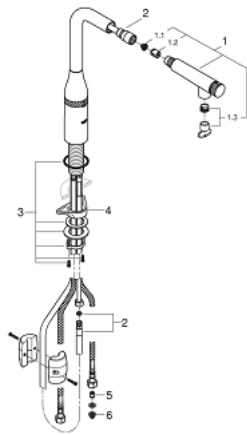

31 615 DL0 ESSENCE SMARTCONTROL SINK MIXER WITH SMARTCONTROL

PRODUCT DESCRIPTION

- Colour: brushed warm sunset
- single hole installation
- GROHE LongLife finish
- Pull-Out spout for greater flexibility
- laminar spray
- material: metal
- MagneticDocking guarantees easy retraction and smooth docking of the spray head back to the starting position
- GROHE SmartControl - push for ON-OFF, turn for volume adjustment from minimum to full flow
- temperature adjustment by turning of mixing valve on body
- swivel tubular spout
- swivel area 140°
- protected against backflow
- flexible connection hoses
- Protected Water Ways no contact of water with lead or nickel inside the tap
- maximum flow rate (at 3 bar): 10 l/min
- min. recommended pressure 1.0 bar

31 615 DL0 ESSENCE SMARTCONTROL SINK MIXER WITH SMARTCONTROL

SPARE PARTS, July 2018 – September 2020

- 1: Pull out spray (Spare part-nr. 48487DL0)
- 1.1: Dirt strainer (Spare part-nr. 0676800M)
- 1.2: Non-return valve (Spare part-nr. 08565000)
- 1.3: Flow control set (Spare part-nr. 48470000)
- 2: Shower hose (Spare part-nr. 48488000)
- 3: Shank fastening assembly (Spare part-nr. 48384000)
- 3: Mounting set (Spare part-nr. 48477000)
- 4: Support plate (Spare part-nr. 05334000)
- 5: Non-return valve (Spare part-nr. 45881000)
- 6: Dirt strainer (Spare part-nr. 0676800M)