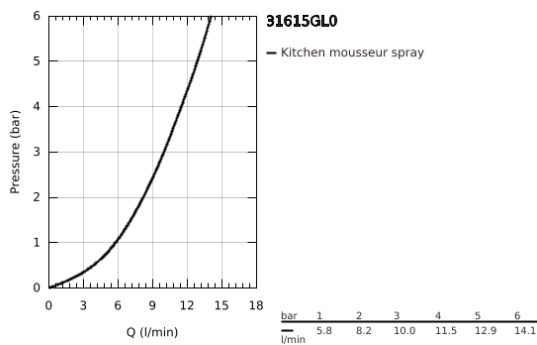

31 615 GL0 ESSENCE SMARTCONTROL SINK MIXER WITH SMARTCONTROL

PRODUCT DESCRIPTION

- Colour: cool sunrise
- single hole installation
- GROHE LongLife finish
- Pull-Out spout for greater flexibility
- laminar spray
- material: metal
- MagneticDocking guarantees easy retraction and smooth docking of the spray head back to the starting position
- GROHE SmartControl - push for ON-OFF, turn for volume adjustment from minimum to full flow
- temperature adjustment by turning of mixing valve on body
- swivel tubular spout
- swivel area 140°
- protected against backflow
- flexible connection hoses
- Protected Water Ways no contact of water with lead or nickel inside the tap
- maximum flow rate (at 3 bar): 10 l/min
- min. recommended pressure 1.0 bar

31 615 GL0 ESSENCE SMARTCONTROL SINK MIXER WITH SMARTCONTROL

SPARE PARTS, July 2018 – September 2020

- 1: Pull out spray (Spare part-nr. 48487GL0)
- 1.1: Dirt strainer (Spare part-nr. 0676800M)
- 1.2: Non-return valve (Spare part-nr. 08565000)
- 1.3: Flow control set (Spare part-nr. 48470000)
- 2: Shower hose (Spare part-nr. 48488000)
- 3: Shank fastening assembly (Spare part-nr. 48384000)
- 4: Support plate (Spare part-nr. 05334000)
- 5: Non-return valve (Spare part-nr. 45881000)
- 6: Dirt strainer (Spare part-nr. 0676800M)