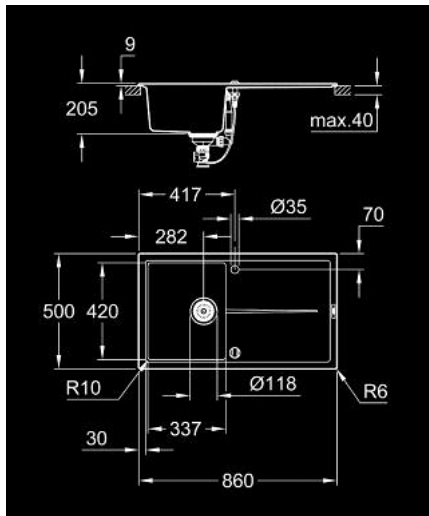

31 640 AP0 K400 COMPOSITE SINK WITH DRAINER

PRODUCT DESCRIPTION

- Colour: granite black
- model: K400 50-C 86/50 1.0 rev
- mounting type: top mount
- material: quartz composite
- GROHE Whisper
- min. cabinet size: 500 mm
- dimensions: 860 x 500 mm
- 1 bowl: 337 x 420 x 205 mm
- outer radius: R6, inner bowl radius: R10
- GROHE FastFixation installation system
- sink mountable left or right
- cut-out: 840 x 480 mm
- drainer: automatic waste fitting
- accessories included: automatic waste fitting with rotary handle, waste kit, basket strainer waste, mounting set
- optional push to open excenter (40 986 SD0)
- amount of fasteners included (top mount): 10
- heat resistant up to 180° C

31 640 AP0 **K400 COMPOSITE SINK WITH DRAINER**

SPARE PARTS, July 2018 – now

1: Plug (Spare part-nr. 42588SD0)

2: Turning handle (Spare part-nr. 42587SD0)