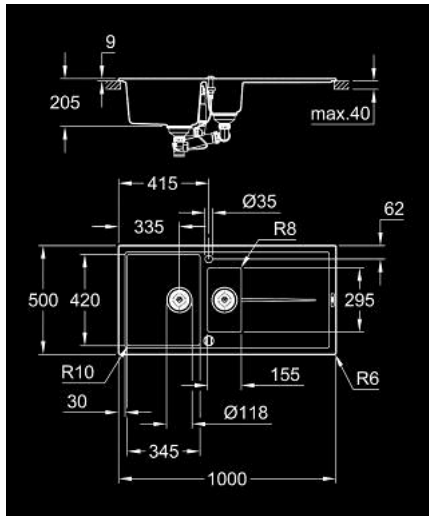

31 642 AP0 K400 COMPOSITE SINK WITH DRAINER

PRODUCT DESCRIPTION

- Colour: granite black
- model: K400 60-C 100/50 1.5 rev
- mounting type: top mount
- material: quartz composite
- GROHE Whisper
- min. cabinet size: 600 mm
- dimensions: 1000 x 500 mm
- 1 bowl: 335 x 420 x 205 mm
- 0.5 bowl: 155 x 295 x 146 mm
- outer radius: R6, inner bowl radius: big bowl R10, small bowl R8
- GROHE FastFixation installation system
- sink mountable left or right
- cut-out: 980 x 480 mm
- drainer: automatic waste fitting
- accessories included: automatic waste fitting with rotary handle, waste kit, basket strainer waste, mounting set
- optional push to open excenter (40 986 SD0)
- amount of fasteners included (top mount): 10
- heat resistant up to 180° C

31 642 AP0 **K400 COMPOSITE SINK WITH DRAINER**

SPARE PARTS, May 2022 – now

- 1: Plug (Spare part-nr. 42588SD1)
- 2: Waste trap (Spare part-nr. 42619000)
- 3: Cover element (Spare part-nr. 42590SD1)
- 4: Turning handle (Spare part-nr. 42587SD0)
- 5: Plug (Spare part-nr. 42589SD1)