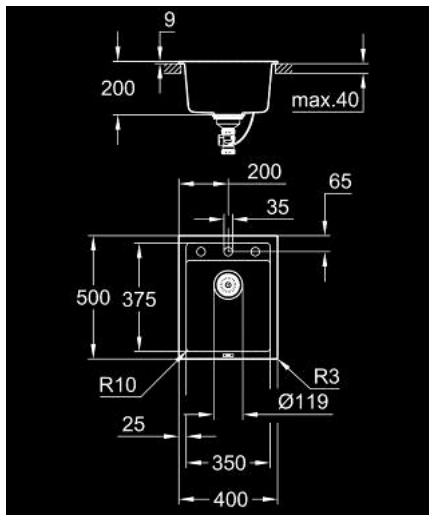

31 650 AP0 K700 COMPOSITE SINK

PRODUCT DESCRIPTION

- Colour: granite black
- model: K700 50-C 40/50 1.0
- mounting type: top mount
- material: quartz composite
- GROHE Whisper
- min. cabinet size: 500 mm
- dimensions: 400 x 500 mm
- 1 bowl: 350 x 375 x 200 mm
- outer radius: R6, inner bowl radius: R45
- GROHE FastFixation installation system
- cut-out: 380 x 480 mm
- drainer: automatic waste fitting
- accessories included: automatic waste fitting with rotary handle, waste kit, basket strainer waste, mounting set
- optional push to open excenter (40 986 SD0)
- amount of fasteners included (top mount): 6
- heat resistant up to 180° C

31 650 AP0 K700 COMPOSITE SINK

SPARE PARTS, May 2022 – now

- 1: Plug (Spare part-nr. 42588SD1)
- 2: Siphon (Spare part-nr. 42617000)
- 3: Cover element (Spare part-nr. 42621SD0)
- 4: Turning handle (Spare part-nr. 42586SD0)