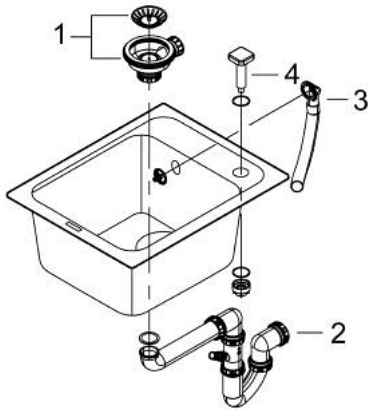

31 650 AP0 K700 COMPOSITE SINK

PRODUCT DESCRIPTION

- Colour: granite black
- model: K700 50-C 40/50 1.0
- mounting type: top mount
- material: quartz composite
- GROHE Whisper
- min. cabinet size: 500 mm
- dimensions: 400 x 500 mm
- 1 bowl: 350 x 375 x 200 mm
- outer radius: R6, inner bowl radius: R45
- GROHE FastFixation installation system
- cut-out: 380 x 480 mm
- drainer: automatic waste fitting
- accessories included: automatic waste fitting with rotary handle, waste kit, basket strainer waste, mounting set
- optional push to open excenter (40 986 SD0)
- amount of fasteners included (top mount): 6
- heat resistant up to 180° C

31 650 AP0 K700 COMPOSITE SINK

SPARE PARTS, May 2022 – now

- 1: Plug (Spare part-nr. 42588SD1)
- 2: Siphon (Spare part-nr. 42617000)
- 3: Cover element (Spare part-nr. 42621SD0)
- 4: Turning handle (Spare part-nr. 42586SD0)