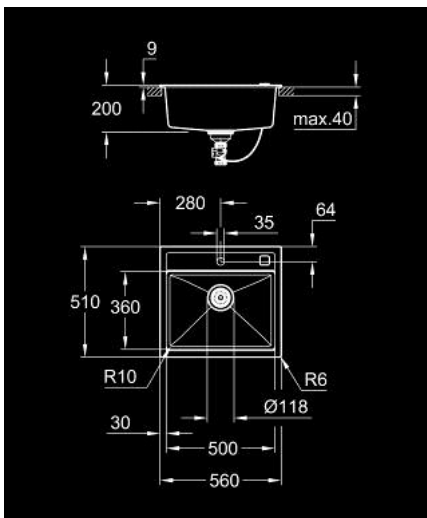

31 651 AT0 K700 COMPOSITE SINK

PRODUCT DESCRIPTION

- Colour: granite gray
- model: K700 60-C 56/51 1.0
- mounting type: top mount
- material: quartz composite
- GROHE Whisper
- min. cabinet size: 600 mm
- dimensions: 560 x 510 mm
- 1 bowl: 500 x 360 x 200 mm
- outer radius: R6, inner bowl radius: R10
- GROHE FastFixation installation system
- cut-out: 545 x 495 mm
- drainer: automatic waste fitting
- accessories included: automatic waste fitting with rotary handle, waste kit, basket strainer waste, mounting set
- optional push to open excenter (40 986 SD0)
- amount of fasteners included (top mount): 8
- heat resistant up to 180° C

31 651 AT0 K700 COMPOSITE SINK

SPARE PARTS, May 2022 – now

1: Plug (Spare part-nr. 42588SD1)

2: Siphon (Spare part-nr. 42617000)

3: Cover element (Spare part-nr. 42590SD1)

4: Turning handle (Spare part-nr. 42586SD0)