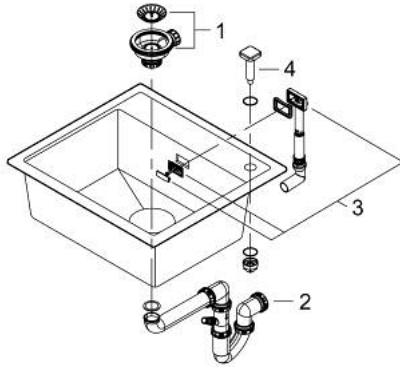

31 651 AT0 K700 COMPOSITE SINK

PRODUCT DESCRIPTION

- Colour: granite gray
- model: K700 60-C 56/51 1.0
- mounting type: top mount
- material: quartz composite
- GROHE Whisper
- min. cabinet size: 600 mm
- dimensions: 560 x 510 mm
- 1 bowl: 500 x 360 x 200 mm
- outer radius: R6, inner bowl radius: R10
- GROHE FastFixation installation system
- cut-out: 545 x 495 mm
- drainer: automatic waste fitting
- accessories included: automatic waste fitting with rotary handle, waste kit, basket strainer waste, mounting set
- optional push to open excenter (40 986 SD0)
- amount of fasteners included (top mount): 8
- heat resistant up to 180° C

31 651 AT0 K700 COMPOSITE SINK

SPARE PARTS, May 2022 – now

1: Plug (Spare part-nr. 42588SD1)

2: Siphon (Spare part-nr. 42617000)

3: Cover element (Spare part-nr. 42590SD1)

4: Turning handle (Spare part-nr. 42586SD0)