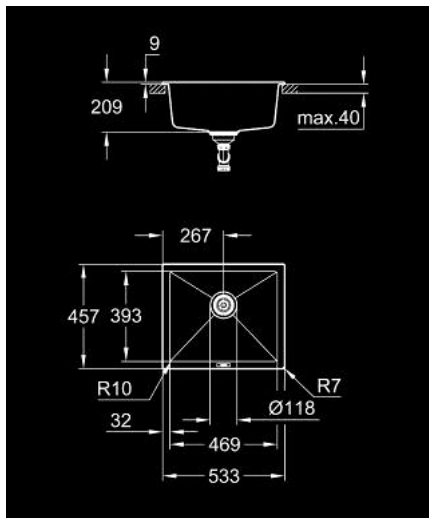

31 654 AP0 K700U COMPOSITE SINK

PRODUCT DESCRIPTION

- Colour: granite black
- model: K700U 60-C 53.3/45.7 1.0
- mounting type: standard built-in and undermount
- material: quartz composite
- GROHE Whisper
- min. cabinet size: 600 mm
- dimensions: 533 x 457 mm
- 1 bowl: 469 x 393 x 205 mm
- outer radius: R7, inner bowl radius: R10
- GROHE FastFixation installation system
- cut-out (top mount): 518 x 442 mm
- cut-out (undermount): 468 x 390 mm
- drainer: Ø 3.5"/90 mm basket strainer waste
- accessories included: waste kit, basket strainer waste, mounting set
- optional push to open excenter (40 986 SD0)
- amount of fasteners included (top mount): 6
- amount of fasteners included (undermount): 6
- heat resistant up to 180° C

31 654 AP0 K700U COMPOSITE SINK

SPARE PARTS, May 2022 – now

1: Plug (Spare part-nr. 42589SD1)

2: Siphon (Spare part-nr. 42616000)

3: Cover element (Spare part-nr. 42590SD1)