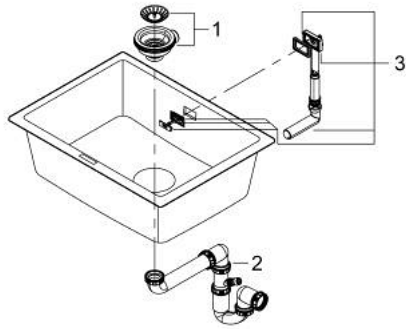

31 655 AP0 K700U COMPOSITE SINK

PRODUCT DESCRIPTION

- Colour: granite black
- model: K700U 70-C 61/45.7 1.0
- mounting type: standard built-in and undermount
- material: quartz composite
- GROHE Whisper
- min. cabinet size: 700 mm
- dimensions: 610 x 460 mm
- 1 bowl: 544 x 394 x 205 mm
- outer radius: R3, inner bowl radius: R10
- GROHE FastFixation installation system
- cut-out (top mount): 594 x 442 mm
- cut-out (undermount): 543 x 393 mm
- drainer: Ø 3.5"/90 mm basket strainer waste
- accessories included: waste kit, basket strainer waste, mounting set
- optional push to open excenter (40 986 SD0)
- amount of fasteners included (top mount): 6
- amount of fasteners included (undermount): 6
- heat resistant up to 180° C

31 655 AP0 K700U COMPOSITE SINK

SPARE PARTS, May 2022 – now

1: Plug (Spare part-nr. 42589SD1)

2: Siphon (Spare part-nr. 42616000)

3: Cover element (Spare part-nr. 42590SD1)