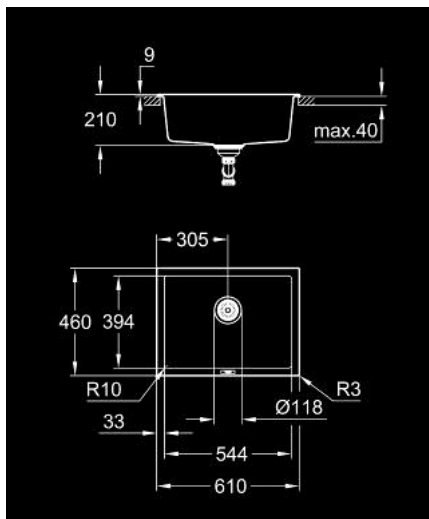

31 655 AP0 K700U COMPOSITE SINK

PRODUCT DESCRIPTION

- Colour: granite black
- model: K700U 70-C 61/45.7 1.0
- mounting type: standard built-in and undermount
- material: quartz composite
- GROHE Whisper
- min. cabinet size: 700 mm
- dimensions: 610 x 460 mm
- 1 bowl: 544 x 394 x 205 mm
- outer radius: R3, inner bowl radius: R10
- GROHE FastFixation installation system
- cut-out (top mount): 594 x 442 mm
- cut-out (undermount): 543 x 393 mm
- drainer: Ø 3.5"/90 mm basket strainer waste
- accessories included: waste kit, basket strainer waste, mounting set
- optional push to open excenter (40 986 SD0)
- amount of fasteners included (top mount): 6
- amount of fasteners included (undermount): 6
- heat resistant up to 180° C

31 655 AP0 K700U COMPOSITE SINK

SPARE PARTS, May 2022 – now

1: Plug (Spare part-nr. 42589SD1)

2: Siphon (Spare part-nr. 42616000)

3: Cover element (Spare part-nr. 42590SD1)