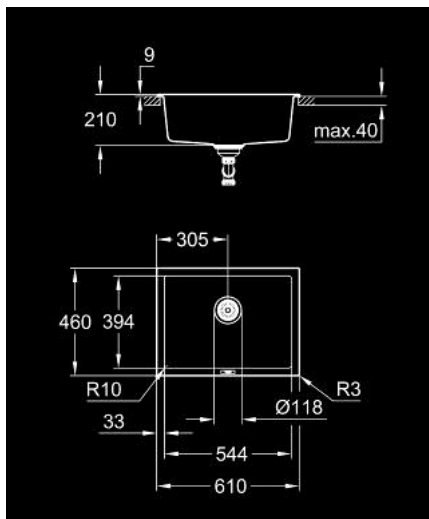

31 655 AT0 K700U COMPOSITE SINK

PRODUCT DESCRIPTION

- Colour: granite gray
- model: K700U 70-C 61/45.7 1.0
- mounting type: standard built-in and undermount
- material: quartz composite
- GROHE Whisper
- min. cabinet size: 700 mm
- dimensions: 610 x 460 mm
- 1 bowl: 544 x 394 x 205 mm
- outer radius: R3, inner bowl radius: R10
- GROHE FastFixation installation system
- cut-out (top mount): 594 x 442 mm
- cut-out (undermount): 543 x 393 mm
- drainer: Ø 3.5"/90 mm basket strainer waste
- accessories included: waste kit, basket strainer waste, mounting set
- optional push to open excenter (40 986 SD0)
- amount of fasteners included (top mount): 6
- amount of fasteners included (undermount): 6
- heat resistant up to 180° C

31 655 AT0 K700U COMPOSITE SINK

SPARE PARTS, July 2018 – now

1: Plug (Spare part-nr. 42589SD0)

2: Cover element (Spare part-nr. 42590SD0)