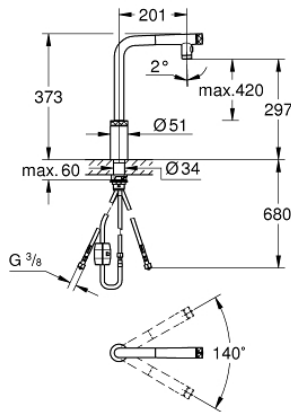

31 889 000 MINTA SMARTCONTROL SINK MIXER WITH SMARTCONTROL

PRODUCT DESCRIPTION

- Colour: chrome
- single hole installation
- GROHE LongLife finish
- Dual Spray - switch between laminar spray and shower jet
- Pull-Out spout for greater flexibility
- material: metal
- MagneticDocking guarantees easy retraction and smooth docking of the spray head back to the starting position
- GROHE SmartControl - push for ON-OFF, turn for volume adjustment from minimum to full flow
- temperature adjustment by turning of mixing valve on body
- swivel tubular spout
- swivel area 140°
- protected against backflow
- flexible connection hoses
- Protected Water Ways no contact of water with lead or nickel inside the tap
- maximum flow rate (at 3 bar): 10 l/min
- min. recommended pressure 1.0 bar