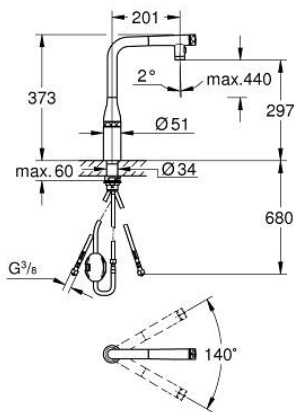

31 892 000 ESSENCE SMARTCONTROL SINK MIXER WITH SMARTCONTROL

PRODUCT DESCRIPTION

- Colour: chrome
- single hole installation
- GROHE LongLife finish
- Dual Spray - switch between laminar spray and shower jet
- Pull-Out spout for greater flexibility
- material: metal
- MagneticDocking guarantees easy retraction and smooth docking of the spray head back to the starting position
- GROHE SmartControl - push for ON-OFF, turn for volume adjustment from minimum to full flow
- temperature adjustment by turning of mixing valve on body
- swivel tubular spout
- swivel area 140°
- protected against backflow
- flexible connection hoses
- Protected Water Ways no contact of water with lead or nickel inside the tap
- maximum flow rate (at 3 bar): 10 l/min
- min. recommended pressure 1.0 bar