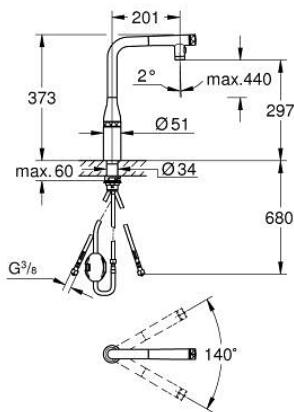

## 31 892 KF0 ESSENCE SMARTCONTROL SINK MIXER WITH SMARTCONTROL

### PRODUCT DESCRIPTION

- Colour: phantom black
- single hole installation
- Dual Spray - switch between laminar spray and shower jet
- Pull-Out spout for greater flexibility
- material: metal
- MagneticDocking guarantees easy retraction and smooth docking of the spray head back to the starting position
- GROHE SmartControl - push for ON-OFF, turn for volume adjustment from minimum to full flow
- temperature adjustment by turning of mixing valve on body
- swivel tubular spout
- swivel area 140°
- protected against backflow
- flexible connection hoses
- Protected Water Ways no contact of water with lead or nickel inside the tap
- professional edition
- maximum flow rate (at 3 bar): 10 l/min
- min. recommended pressure 1.0 bar