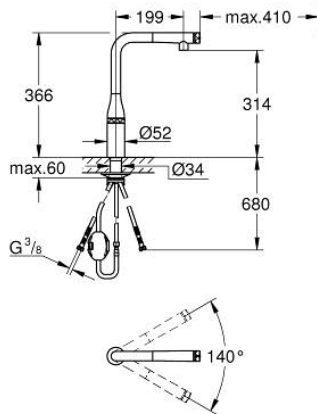

31 928 KF0 ESSENCE SMARTCONTROL SINK MIXER WITH SMARTCONTROL

PRODUCT DESCRIPTION

- Colour: phantom black
- single hole installation
- Pull-Out spout for greater flexibility
- MagneticDocking guarantees easy retraction and smooth docking of the spray head back to the starting position
- laminar spray
- material: metal
- GROHE SmartControl - push for ON-OFF, turn for volume adjustment from minimum to full flow
- temperature adjustment by turning of mixing valve on body
- swivel tubular spout
- swivel area 140°
- protected against backflow
- flexible connection hoses
- Protected Water Ways no contact of water with lead or nickel inside the tap
- maximum flow rate (at 3 bar): 10 l/min
- professional edition
- min. recommended pressure 1.0 bar

31 928 KF0 ESSENCE SMARTCONTROL SINK MIXER WITH SMARTCONTROL

SPARE PARTS, March 2022 – June 2022

- 1: pull out spray (Spare part-nr. 48487KF0)
- 1.1: Dirt strainer (Spare part-nr. 0676800M)
- 1.2: Non-return valve (Spare part-nr. 08565000)
- 1.3: Flow control set (Spare part-nr. 48470000)
- 2: Shower hose (Spare part-nr. 48488000)
- 3: Shank fastening assembly (Spare part-nr. 48384000)
- 4: Support plate (Spare part-nr. 05334000)
- 5: Non-return valve (Spare part-nr. 45881000)
- 6: Dirt strainer (Spare part-nr. 0676800M)