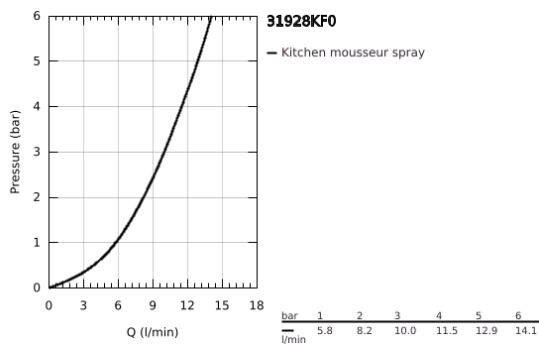

31 928 KF0 ESSENCE SMARTCONTROL SINK MIXER WITH SMARTCONTROL

PRODUCT DESCRIPTION

- Colour: phantom black
- single hole installation
- Pull-Out spout for greater flexibility
- MagneticDocking guarantees easy retraction and smooth docking of the spray head back to the starting position
- laminar spray
- material: metal
- GROHE SmartControl - push for ON-OFF, turn for volume adjustment from minimum to full flow
- temperature adjustment by turning of mixing valve on body
- swivel tubular spout
- swivel area 140°
- protected against backflow
- flexible connection hoses
- Protected Water Ways no contact of water with lead or nickel inside the tap
- maximum flow rate (at 3 bar): 10 l/min
- professional edition
- min. recommended pressure 1.0 bar

31 928 KF0 ESSENCE SMARTCONTROL SINK MIXER WITH SMARTCONTROL

SPARE PARTS, March 2022 – June 2022

- 1: pull out spray (Spare part-nr. 48487KF0)
- 1.1: Dirt strainer (Spare part-nr. 0676800M)
- 1.2: Non-return valve (Spare part-nr. 08565000)
- 1.3: Flow control set (Spare part-nr. 48470000)
- 2: Shower hose (Spare part-nr. 48488000)
- 3: Shank fastening assembly (Spare part-nr. 48384000)
- 4: Support plate (Spare part-nr. 05334000)
- 5: Non-return valve (Spare part-nr. 45881000)
- 6: Dirt strainer (Spare part-nr. 0676800M)