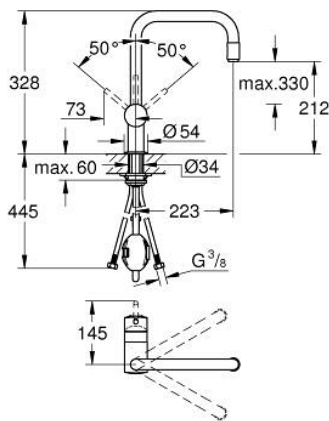

32 067 000 **MINTA SINGLE-LEVER SINK MIXER 1/2"**

PRODUCT DESCRIPTION

- Colour: chrome
- U-spout
- single hole installation
- GROHE LongLife finish
- GROHE SilkMove 46 mm ceramic cartridge
- Pull-Out spout for greater flexibility
- adjustable flow rate limiter
- swivel tubular spout, swivel area 360°
- integrated non-return valves
- protected against backflow
- flexible connection hoses
- rapid installation system
- maximum flow rate (at 3 bar): 10.5 l/min
- min. recommended pressure 1.0 bar

32 067 000 MINTA SINGLE-LEVER SINK MIXER 1/2"

SPARE PARTS, June 2024 – now

- 1: Lever (Spare part-nr. 46015000)
 - 2: Cap (Spare part-nr. 46025000)
 - 3: Cartridge (Spare part-nr. 46048000)
 - 4: Pull out spray (Spare part-nr. 46925000)
 - 4.1: Mousseur (Spare part-nr. 13952000)
 - 4.2: Non-return valve (Spare part-nr. 08565000)
 - 5: Hose for sink mixer with pull-out dual spray or mousseur (Spare part-nr. 48293000)
 - 6: Shank fastening assembly (Spare part-nr. 46345000)
 - 7: Support plate (Spare part-nr. 05334000)
 - 8: Temperature limiter (Spare part-nr. 46375000)*
- * Optional accessories