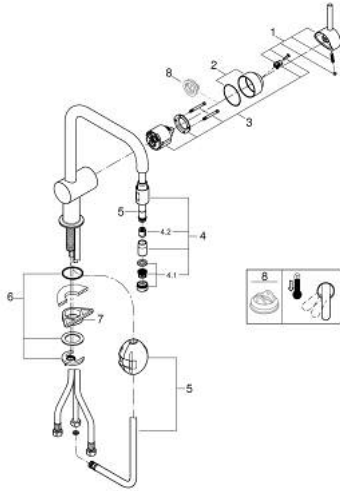

32 067 000 **MINTA SINGLE-LEVER SINK MIXER 1/2"**

PRODUCT DESCRIPTION

- Colour: chrome
- U-spout
- single hole installation
- GROHE LongLife finish
- GROHE SilkMove 46 mm ceramic cartridge
- Pull-Out spout for greater flexibility
- adjustable flow rate limiter
- swivel tubular spout, swivel area 360°
- integrated non-return valves
- protected against backflow
- flexible connection hoses
- rapid installation system
- maximum flow rate (at 3 bar): 10.5 l/min
- min. recommended pressure 1.0 bar

32 067 000 MINTA SINGLE-LEVER SINK MIXER 1/2"

SPARE PARTS, June 2024 – now

- 1: Lever (Spare part-nr. 46015000)
 - 2: Cap (Spare part-nr. 46025000)
 - 3: Cartridge (Spare part-nr. 46048000)
 - 4: Pull out spray (Spare part-nr. 46925000)
 - 4.1: Mousseur (Spare part-nr. 13952000)
 - 4.2: Non-return valve (Spare part-nr. 08565000)
 - 5: Hose for sink mixer with pull-out dual spray or mousseur (Spare part-nr. 48293000)
 - 6: Shank fastening assembly (Spare part-nr. 46345000)
 - 7: Support plate (Spare part-nr. 05334000)
 - 8: Temperature limiter (Spare part-nr. 46375000)*
- * Optional accessories