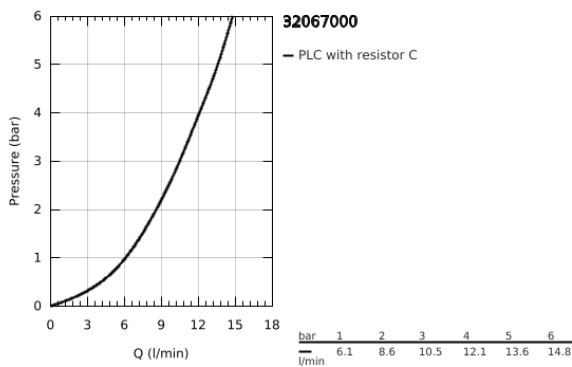

32 067 000 **MINTA SINGLE-LEVER SINK MIXER 1/2"**

PRODUCT DESCRIPTION

- Colour: chrome
- U-spout
- single hole installation
- GROHE LongLife finish
- GROHE SilkMove 46 mm ceramic cartridge
- Pull-Out spout for greater flexibility
- adjustable flow rate limiter
- swivel tubular spout, swivel area 360°
- integrated non-return valves
- protected against backflow
- flexible connection hoses
- rapid installation system
- maximum flow rate (at 3 bar): 10.5 l/min
- min. recommended pressure 1.0 bar

32 067 000 MINTA SINGLE-LEVER SINK MIXER 1/2"

SPARE PARTS, June 2024 – now

- 1: Lever (Spare part-nr. 46015000)
 - 2: Cap (Spare part-nr. 46025000)
 - 3: Cartridge (Spare part-nr. 46048000)
 - 4: Pull out spray (Spare part-nr. 46925000)
 - 4.1: Mousseur (Spare part-nr. 13952000)
 - 4.2: Non-return valve (Spare part-nr. 08565000)
 - 5: Hose for sink mixer with pull-out dual spray or mousseur (Spare part-nr. 48293000)
 - 6: Shank fastening assembly (Spare part-nr. 46345000)
 - 7: Support plate (Spare part-nr. 05334000)
 - 8: Temperature limiter (Spare part-nr. 46375000)*
- * Optional accessories