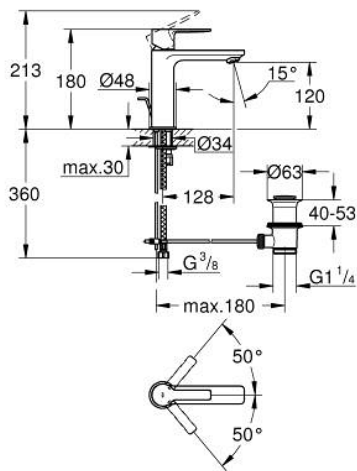

32 114 001 **LINEARE SINGLE-LEVER BASIN MIXER 1/2"**
S-SIZE

PRODUCT DESCRIPTION

- Colour: chrome
- single hole installation
- metal lever
- GROHE SilkMove 28 mm ceramic cartridge
- with temperature limiter
- GROHE LongLife finish
- GROHE EcoJoy - less water, perfect flow
- maximum flow rate (at 3 bar): 5 l/min
- SpeedClean mousseur
- GROHE FastFixation Plus installation system
- pop-up waste set 1 1/4"
- flexible connection hoses

32 114 001 LINEARE SINGLE-LEVER BASIN MIXER 1/2" S-SIZE

SPARE PARTS, July 2016 – now

- 1: Lever (Spare part-nr. 46980000)
- 2: Cap (Spare part-nr. 46581000)
- 3: Fitting ring (Spare part-nr. 07419000)
- 4: Cartridge (Spare part-nr. 46580000)
- 5: Mousseur (Spare part-nr. 48159000)
- 6: Pop-up rod (Spare part-nr. 46739000)
- 7: Shank fastening assembly (Spare part-nr. 46645000)
- 8: Waste set 1 1/4" (Spare part-nr. 28910000)
- 8.1: Plug (Spare part-nr. 07182000)
- 8.2: Eccentric rod (Spare part-nr. 07052000)
- 9: Mounting wrench (Spare part-nr. 19017000)*
- 10: Eccentric rod (Spare part-nr. 07341000)*