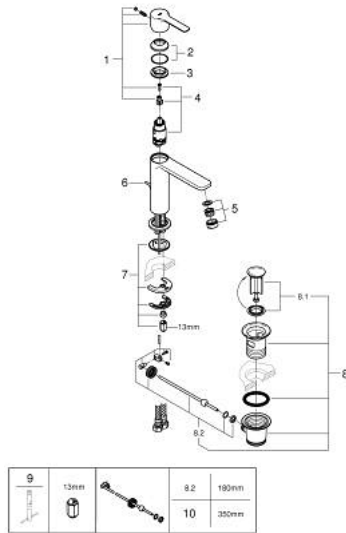

32 114 001 **LINEARE SINGLE-LEVER BASIN MIXER 1/2"**
S-SIZE

PRODUCT DESCRIPTION

- Colour: chrome
- single hole installation
- metal lever
- GROHE SilkMove 28 mm ceramic cartridge
- with temperature limiter
- GROHE LongLife finish
- GROHE EcoJoy - less water, perfect flow
- maximum flow rate (at 3 bar): 5 l/min
- SpeedClean mousseur
- GROHE FastFixation Plus installation system
- pop-up waste set 1 1/4"
- flexible connection hoses

32 114 001 LINEARE SINGLE-LEVER BASIN MIXER 1/2" S-SIZE

SPARE PARTS, July 2016 – now

- 1: Lever (Spare part-nr. 46980000)
- 2: Cap (Spare part-nr. 46581000)
- 3: Fitting ring (Spare part-nr. 07419000)
- 4: Cartridge (Spare part-nr. 46580000)
- 5: Mousseur (Spare part-nr. 48159000)
- 6: Pop-up rod (Spare part-nr. 46739000)
- 7: Shank fastening assembly (Spare part-nr. 46645000)
- 8: Waste set 1 1/4" (Spare part-nr. 28910000)
- 8.1: Plug (Spare part-nr. 07182000)
- 8.2: Eccentric rod (Spare part-nr. 07052000)
- 9: Mounting wrench (Spare part-nr. 19017000)*
- 10: Eccentric rod (Spare part-nr. 07341000)*