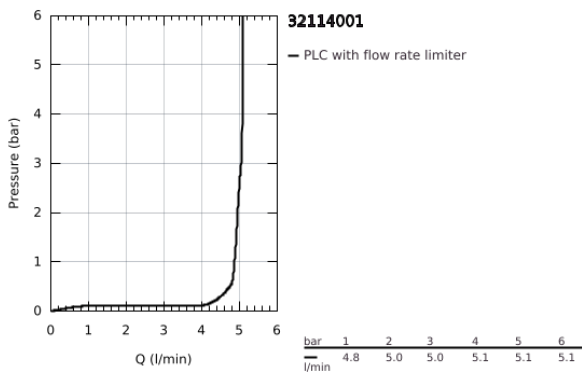

32 114 001 **LINEARE SINGLE-LEVER BASIN MIXER 1/2"**
S-SIZE

PRODUCT DESCRIPTION

- Colour: chrome
- single hole installation
- metal lever
- GROHE SilkMove 28 mm ceramic cartridge
- with temperature limiter
- GROHE LongLife finish
- GROHE EcoJoy - less water, perfect flow
- maximum flow rate (at 3 bar): 5 l/min
- SpeedClean mousseur
- GROHE FastFixation Plus installation system
- pop-up waste set 1 1/4"
- flexible connection hoses

32 114 001 LINEARE SINGLE-LEVER BASIN MIXER 1/2" S-SIZE

SPARE PARTS, July 2016 – now

- 1: Lever (Spare part-nr. 46980000)
- 2: Cap (Spare part-nr. 46581000)
- 3: Fitting ring (Spare part-nr. 07419000)
- 4: Cartridge (Spare part-nr. 46580000)
- 5: Mousseur (Spare part-nr. 48159000)
- 6: Pop-up rod (Spare part-nr. 46739000)
- 7: Shank fastening assembly (Spare part-nr. 46645000)
- 8: Waste set 1 1/4" (Spare part-nr. 28910000)
- 8.1: Plug (Spare part-nr. 07182000)
- 8.2: Eccentric rod (Spare part-nr. 07052000)
- 9: Mounting wrench (Spare part-nr. 19017000)*
- 10: Eccentric rod (Spare part-nr. 07341000)*