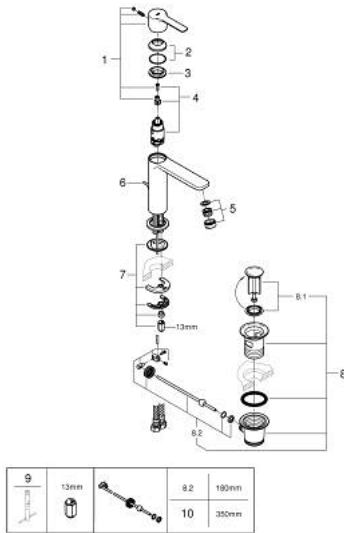

32 114 AL1 LINEARE SINGLE-LEVER BASIN MIXER 1/2" S-SIZE

PRODUCT DESCRIPTION

- Colour: brushed hard graphite
- single hole installation
- metal lever
- GROHE SilkMove 28 mm ceramic cartridge
- with temperature limiter
- GROHE LongLife finish
- GROHE EcoJoy - less water, perfect flow
- maximum flow rate (at 3 bar): 5 l/min
- SpeedClean mousseur
- GROHE FastFixation Plus installation system
- pop-up waste set 1 1/4"
- flexible connection hoses

32 114 AL1 LINEARE SINGLE-LEVER BASIN MIXER 1/2" S-SIZE

SPARE PARTS, March 2019 – now

- 1: Lever (Spare part-nr. 46980AL0)
- 2: Cap (Spare part-nr. 46581AL0)
- 3: Fitting ring (Spare part-nr. 07419000)
- 4: Cartridge (Spare part-nr. 46580000)
- 5: Mousseur (Spare part-nr. 48159AL0)
- 6: Pop-up rod (Spare part-nr. 46739AL0)
- 7: Shank fastening assembly (Spare part-nr. 46645000)
- 8: Waste set 1 1/4" (Spare part-nr. 28910AL0)
- 8.1: Plug (Spare part-nr. 07182AL0)
- 8.2: Eccentric rod (Spare part-nr. 07052000)
- 9: Mounting wrench (Spare part-nr. 19017000)*
- 10: Eccentric rod (Spare part-nr. 07341000)*