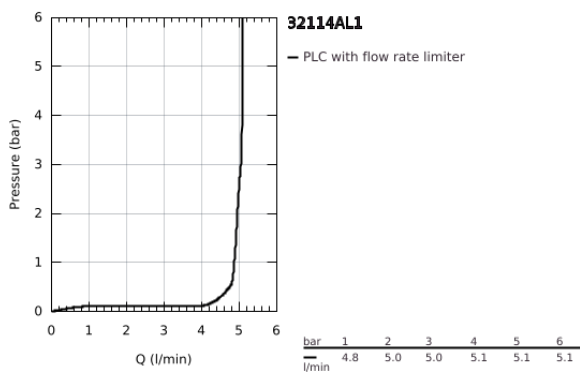

32 114 AL1 LINEARE SINGLE-LEVER BASIN MIXER 1/2" S-SIZE

PRODUCT DESCRIPTION

- Colour: brushed hard graphite
- single hole installation
- metal lever
- GROHE SilkMove 28 mm ceramic cartridge
- with temperature limiter
- GROHE LongLife finish
- GROHE EcoJoy - less water, perfect flow
- maximum flow rate (at 3 bar): 5 l/min
- SpeedClean mousseur
- GROHE FastFixation Plus installation system
- pop-up waste set 1 1/4"
- flexible connection hoses

32 114 AL1 LINEARE SINGLE-LEVER BASIN MIXER 1/2" S-SIZE

SPARE PARTS, March 2019 – now

- 1: Lever (Spare part-nr. 46980AL0)
- 2: Cap (Spare part-nr. 46581AL0)
- 3: Fitting ring (Spare part-nr. 07419000)
- 4: Cartridge (Spare part-nr. 46580000)
- 5: Mousseur (Spare part-nr. 48159AL0)
- 6: Pop-up rod (Spare part-nr. 46739AL0)
- 7: Shank fastening assembly (Spare part-nr. 46645000)
- 8: Waste set 1 1/4" (Spare part-nr. 28910AL0)
- 8.1: Plug (Spare part-nr. 07182AL0)
- 8.2: Eccentric rod (Spare part-nr. 07052000)
- 9: Mounting wrench (Spare part-nr. 19017000)*
- 10: Eccentric rod (Spare part-nr. 07341000)*