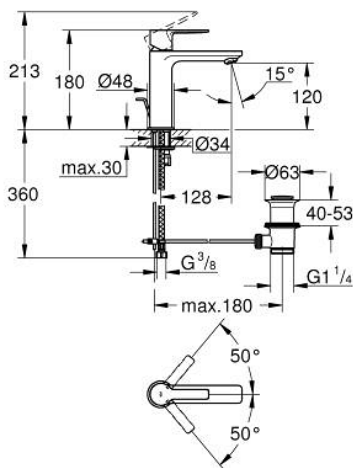

32 114 AL1 LINEARE SINGLE-LEVER BASIN MIXER 1/2" S-SIZE

PRODUCT DESCRIPTION

- Colour: brushed hard graphite
- single hole installation
- metal lever
- GROHE SilkMove 28 mm ceramic cartridge
- with temperature limiter
- GROHE LongLife finish
- GROHE EcoJoy - less water, perfect flow
- maximum flow rate (at 3 bar): 5 l/min
- SpeedClean mousseur
- GROHE FastFixation Plus installation system
- pop-up waste set 1 1/4"
- flexible connection hoses

32 114 AL1 LINEARE SINGLE-LEVER BASIN MIXER 1/2" S-SIZE

SPARE PARTS, March 2019 – now

- 1: Lever (Spare part-nr. 46980AL0)
- 2: Cap (Spare part-nr. 46581AL0)
- 3: Fitting ring (Spare part-nr. 07419000)
- 4: Cartridge (Spare part-nr. 46580000)
- 5: Mousseur (Spare part-nr. 48159AL0)
- 6: Pop-up rod (Spare part-nr. 46739AL0)
- 7: Shank fastening assembly (Spare part-nr. 46645000)
- 8: Waste set 1 1/4" (Spare part-nr. 28910AL0)
- 8.1: Plug (Spare part-nr. 07182AL0)
- 8.2: Eccentric rod (Spare part-nr. 07052000)
- 9: Mounting wrench (Spare part-nr. 19017000)*
- 10: Eccentric rod (Spare part-nr. 07341000)*