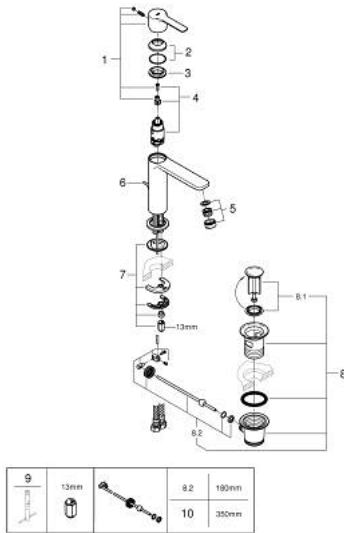

32 114 DC1 **LINEARE SINGLE-LEVER BASIN MIXER 1/2"**
S-SIZE

PRODUCT DESCRIPTION

- Colour: Supersteel
- single hole installation
- metal lever
- GROHE SilkMove 28 mm ceramic cartridge
- with temperature limiter
- GROHE LongLife finish
- GROHE EcoJoy - less water, perfect flow
- maximum flow rate (at 3 bar): 5 l/min
- SpeedClean mousseur
- GROHE FastFixation Plus installation system
- pop-up waste set 1 1/4"
- flexible connection hoses

32 114 DC1 LINEARE SINGLE-LEVER BASIN MIXER 1/2" S-SIZE

SPARE PARTS, September 2016 – now

- 1: Lever (Spare part-nr. 46980DC0)
- 2: Cap (Spare part-nr. 46581DC0)
- 3: Fitting ring (Spare part-nr. 07419000)
- 4: Cartridge (Spare part-nr. 46580000)
- 5: Mousseur (Spare part-nr. 48159DC0)
- 6: Pop-up rod (Spare part-nr. 46739EN0)
- 7: Shank fastening assembly (Spare part-nr. 46645000)
- 8: Waste set 1 1/4" (Spare part-nr. 28910DC0)
- 8.1: Plug (Spare part-nr. 07182DC0)
- 8.2: Eccentric rod (Spare part-nr. 07052000)
- 9: Mounting wrench (Spare part-nr. 19017000)*
- 10: Eccentric rod (Spare part-nr. 07341000)*