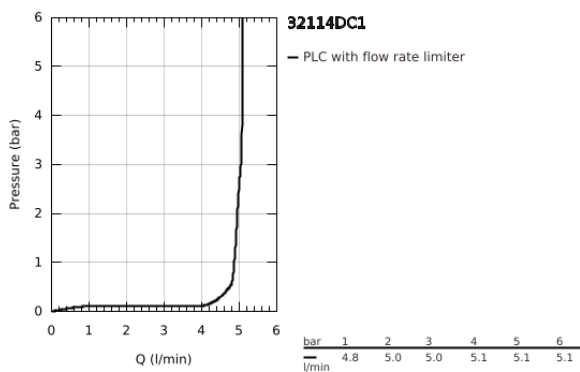

32 114 DC1 **LINEARE SINGLE-LEVER BASIN MIXER 1/2"**
S-SIZE

PRODUCT DESCRIPTION

- Colour: Supersteel
- single hole installation
- metal lever
- GROHE SilkMove 28 mm ceramic cartridge
- with temperature limiter
- GROHE LongLife finish
- GROHE EcoJoy - less water, perfect flow
- maximum flow rate (at 3 bar): 5 l/min
- SpeedClean mousseur
- GROHE FastFixation Plus installation system
- pop-up waste set 1 1/4"
- flexible connection hoses

32 114 DC1 LINEARE SINGLE-LEVER BASIN MIXER 1/2" S-SIZE

SPARE PARTS, September 2016 – now

- 1: Lever (Spare part-nr. 46980DC0)
- 2: Cap (Spare part-nr. 46581DC0)
- 3: Fitting ring (Spare part-nr. 07419000)
- 4: Cartridge (Spare part-nr. 46580000)
- 5: Mousseur (Spare part-nr. 48159DC0)
- 6: Pop-up rod (Spare part-nr. 46739EN0)
- 7: Shank fastening assembly (Spare part-nr. 46645000)
- 8: Waste set 1 1/4" (Spare part-nr. 28910DC0)
- 8.1: Plug (Spare part-nr. 07182DC0)
- 8.2: Eccentric rod (Spare part-nr. 07052000)
- 9: Mounting wrench (Spare part-nr. 19017000)*
- 10: Eccentric rod (Spare part-nr. 07341000)*