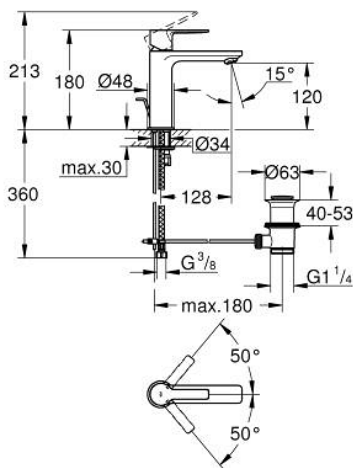

32 114 DC1 **LINEARE SINGLE-LEVER BASIN MIXER 1/2"**
S-SIZE

PRODUCT DESCRIPTION

- Colour: Supersteel
- single hole installation
- metal lever
- GROHE SilkMove 28 mm ceramic cartridge
- with temperature limiter
- GROHE LongLife finish
- GROHE EcoJoy - less water, perfect flow
- maximum flow rate (at 3 bar): 5 l/min
- SpeedClean mousseur
- GROHE FastFixation Plus installation system
- pop-up waste set 1 1/4"
- flexible connection hoses

32 114 DC1 LINEARE SINGLE-LEVER BASIN MIXER 1/2" S-SIZE

SPARE PARTS, September 2016 – now

- 1: Lever (Spare part-nr. 46980DC0)
- 2: Cap (Spare part-nr. 46581DC0)
- 3: Fitting ring (Spare part-nr. 07419000)
- 4: Cartridge (Spare part-nr. 46580000)
- 5: Mousseur (Spare part-nr. 48159DC0)
- 6: Pop-up rod (Spare part-nr. 46739EN0)
- 7: Shank fastening assembly (Spare part-nr. 46645000)
- 8: Waste set 1 1/4" (Spare part-nr. 28910DC0)
- 8.1: Plug (Spare part-nr. 07182DC0)
- 8.2: Eccentric rod (Spare part-nr. 07052000)
- 9: Mounting wrench (Spare part-nr. 19017000)*
- 10: Eccentric rod (Spare part-nr. 07341000)*