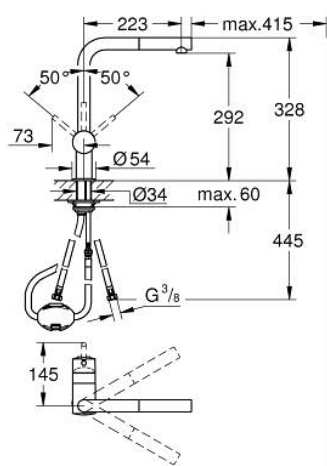

32 168 000 MINTA SINGLE-LEVER SINK MIXER 1/2"

PRODUCT DESCRIPTION

- Colour: chrome
- L-spout
- single hole installation
- GROHE LongLife finish
- GROHE SilkMove 46 mm ceramic cartridge
- Pull-Out spout for greater flexibility
- adjustable flow rate limiter
- swivel tubular spout, swivel area 360°
- integrated non-return valves
- protected against backflow
- flexible connection hoses
- rapid installation system
- maximum flow rate (at 3 bar): 10 l/min

32 168 000 MINTA SINGLE-LEVER SINK MIXER 1/2"

SPARE PARTS, April 2024 – now

- 1: Lever (Spare part-nr. 46015000)
 - 2: Cap (Spare part-nr. 46025000)
 - 3: Cartridge (Spare part-nr. 46048000)
 - 4: Pull out spray (Spare part-nr. 46858000)
 - 4.1: Non-return valve (Spare part-nr. 08565000)
 - 4.2: Mousseur (Spare part-nr. 13967000)
 - 5: Shank fastening assembly (Spare part-nr. 46345000)
 - 6: Hose for sink mixer with pull-out dual spray or mousseur (Spare part-nr. 48293000)
 - 7: Support plate (Spare part-nr. 05334000)
 - 8: Temperature limiter (Spare part-nr. 46375000)*
- * Optional accessories