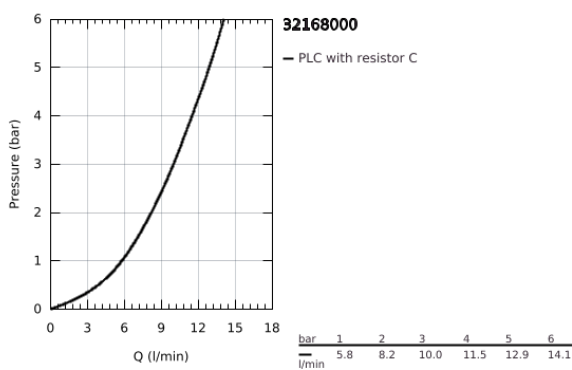

32 168 000 MINTA SINGLE-LEVER SINK MIXER 1/2"

PRODUCT DESCRIPTION

- Colour: chrome
- L-spout
- single hole installation
- GROHE LongLife finish
- GROHE SilkMove 46 mm ceramic cartridge
- Pull-Out spout for greater flexibility
- adjustable flow rate limiter
- swivel tubular spout, swivel area 360°
- integrated non-return valves
- protected against backflow
- flexible connection hoses
- rapid installation system
- maximum flow rate (at 3 bar): 10 l/min

32 168 000 MINTA SINGLE-LEVER SINK MIXER 1/2"

SPARE PARTS, April 2024 – now

- 1: Lever (Spare part-nr. 46015000)
 - 2: Cap (Spare part-nr. 46025000)
 - 3: Cartridge (Spare part-nr. 46048000)
 - 4: Pull out spray (Spare part-nr. 46858000)
 - 4.1: Non-return valve (Spare part-nr. 08565000)
 - 4.2: Mousseur (Spare part-nr. 13967000)
 - 5: Shank fastening assembly (Spare part-nr. 46345000)
 - 6: Hose for sink mixer with pull-out dual spray or mousseur (Spare part-nr. 48293000)
 - 7: Support plate (Spare part-nr. 05334000)
 - 8: Temperature limiter (Spare part-nr. 46375000)*
- * Optional accessories