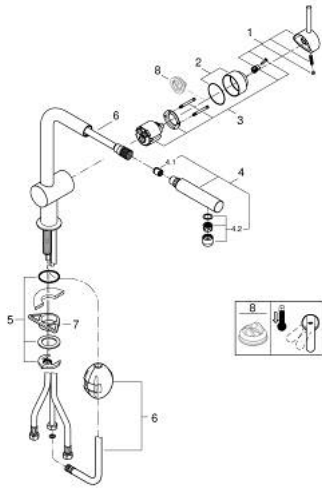

32 168 000 MINTA SINGLE-LEVER SINK MIXER 1/2"

PRODUCT DESCRIPTION

- Colour: chrome
- L-spout
- single hole installation
- GROHE LongLife finish
- GROHE SilkMove 46 mm ceramic cartridge
- Pull-Out spout for greater flexibility
- adjustable flow rate limiter
- swivel tubular spout, swivel area 360°
- integrated non-return valves
- protected against backflow
- flexible connection hoses
- rapid installation system
- maximum flow rate (at 3 bar): 10 l/min

32 168 000 MINTA SINGLE-LEVER SINK MIXER 1/2"

SPARE PARTS, April 2024 – now

- 1: Lever (Spare part-nr. 46015000)
 - 2: Cap (Spare part-nr. 46025000)
 - 3: Cartridge (Spare part-nr. 46048000)
 - 4: Pull out spray (Spare part-nr. 46858000)
 - 4.1: Non-return valve (Spare part-nr. 08565000)
 - 4.2: Mousseur (Spare part-nr. 13967000)
 - 5: Shank fastening assembly (Spare part-nr. 46345000)
 - 6: Hose for sink mixer with pull-out dual spray or mousseur (Spare part-nr. 48293000)
 - 7: Support plate (Spare part-nr. 05334000)
 - 8: Temperature limiter (Spare part-nr. 46375000)*
- * Optional accessories