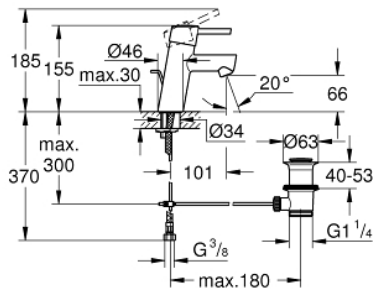

32 204 001 **CONCETTO SINGLE-LEVER BASIN MIXER 1/2"**  
**S-SIZE**

**PRODUCT DESCRIPTION**

- Colour: chrome
- single hole installation
- metal lever
- GROHE SilkMove 28 mm ceramic cartridge
- with temperature limiter
- GROHE LongLife finish
- maximum flow rate (at 3 bar): 10 l/min
- GROHE FastFixation installation system with centering support
- mousseur
- pop-up waste set 1 1/4"
- flexible connection hoses
- acoustic group I in accordance with DIN 4109

32 204 001 **CONCETTO SINGLE-LEVER BASIN MIXER 1/2"**  
**S-SIZE**

**SPARE PARTS**, April 2010 – now

- 1: Lever (Spare part-nr. 46753000)
- 2: Fitting ring (Spare part-nr. 46715000)
- 3: Cartridge (Spare part-nr. 46580000)
- 4: Mousseur (Spare part-nr. 06574000)
- 5: Pop-up rod (Spare part-nr. 46739000)
- 6: Shank fastening assembly (Spare part-nr. 46249000)
- 7: Waste set 1 1/4" (Spare part-nr. 28910000)
- 7.1: Plug (Spare part-nr. 07182000)
- 7.2: Eccentric rod (Spare part-nr. 07052000)
- 8: Mounting wrench (Spare part-nr. 19017000)\*
- 9: Eccentric rod (Spare part-nr. 07341000)\*
- 10: Base plate (Spare part-nr. 48165000)\*