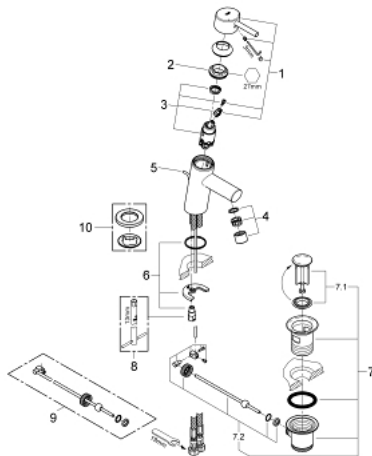

32 204 001 **CONCETTO SINGLE-LEVER BASIN MIXER 1/2"**  
**S-SIZE**

**PRODUCT DESCRIPTION**

- Colour: chrome
- single hole installation
- metal lever
- GROHE SilkMove 28 mm ceramic cartridge
- with temperature limiter
- GROHE LongLife finish
- maximum flow rate (at 3 bar): 10 l/min
- GROHE FastFixation installation system with centering support
- mousseur
- pop-up waste set 1 1/4"
- flexible connection hoses
- acoustic group I in accordance with DIN 4109

32 204 001 **CONCETTO SINGLE-LEVER BASIN MIXER 1/2"**  
**S-SIZE**

**SPARE PARTS**, April 2010 – now

- 1: Lever (Spare part-nr. 46753000)
- 2: Fitting ring (Spare part-nr. 46715000)
- 3: Cartridge (Spare part-nr. 46580000)
- 4: Mousseur (Spare part-nr. 06574000)
- 5: Pop-up rod (Spare part-nr. 46739000)
- 6: Shank fastening assembly (Spare part-nr. 46249000)
- 7: Waste set 1 1/4" (Spare part-nr. 28910000)
- 7.1: Plug (Spare part-nr. 07182000)
- 7.2: Eccentric rod (Spare part-nr. 07052000)
- 8: Mounting wrench (Spare part-nr. 19017000)\*
- 9: Eccentric rod (Spare part-nr. 07341000)\*
- 10: Base plate (Spare part-nr. 48165000)\*