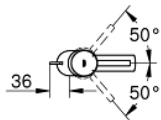

32 204 001 **CONCETTO SINGLE-LEVER BASIN MIXER 1/2"**  
**S-SIZE**

**PRODUCT DESCRIPTION**

- Colour: chrome
- single hole installation
- metal lever
- GROHE SilkMove 28 mm ceramic cartridge
- with temperature limiter
- GROHE LongLife finish
- maximum flow rate (at 3 bar): 10 l/min
- GROHE FastFixation installation system with centering support
- mousseur
- pop-up waste set 1 1/4"
- flexible connection hoses
- acoustic group I in accordance with DIN 4109

32 204 001 **CONCETTO SINGLE-LEVER BASIN MIXER 1/2"**  
**S-SIZE**

**SPARE PARTS**, April 2010 – now

- 1: Lever (Spare part-nr. 46753000)
- 2: Fitting ring (Spare part-nr. 46715000)
- 3: Cartridge (Spare part-nr. 46580000)
- 4: Mousseur (Spare part-nr. 06574000)
- 5: Pop-up rod (Spare part-nr. 46739000)
- 6: Shank fastening assembly (Spare part-nr. 46249000)
- 7: Waste set 1 1/4" (Spare part-nr. 28910000)
- 7.1: Plug (Spare part-nr. 07182000)
- 7.2: Eccentric rod (Spare part-nr. 07052000)
- 8: Mounting wrench (Spare part-nr. 19017000)\*
- 9: Eccentric rod (Spare part-nr. 07341000)\*
- 10: Base plate (Spare part-nr. 48165000)\*