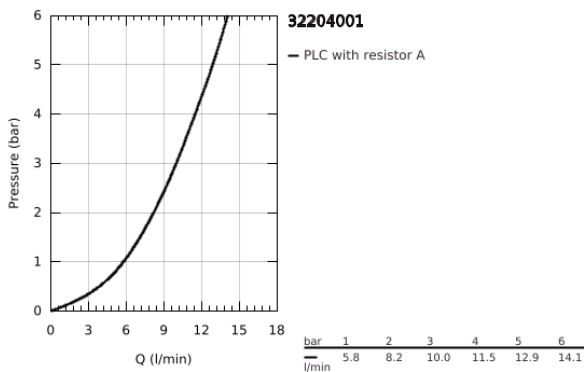

32 204 001 **CONCETTO SINGLE-LEVER BASIN MIXER 1/2"**  
**S-SIZE**

**PRODUCT DESCRIPTION**

- Colour: chrome
- single hole installation
- metal lever
- GROHE SilkMove 28 mm ceramic cartridge
- with temperature limiter
- GROHE LongLife finish
- maximum flow rate (at 3 bar): 10 l/min
- GROHE FastFixation installation system with centering support
- mousseur
- pop-up waste set 1 1/4"
- flexible connection hoses
- acoustic group I in accordance with DIN 4109

32 204 001 **CONCETTO SINGLE-LEVER BASIN MIXER 1/2"**  
**S-SIZE**

**SPARE PARTS**, April 2010 – now

- 1: Lever (Spare part-nr. 46753000)
- 2: Fitting ring (Spare part-nr. 46715000)
- 3: Cartridge (Spare part-nr. 46580000)
- 4: Mousseur (Spare part-nr. 06574000)
- 5: Pop-up rod (Spare part-nr. 46739000)
- 6: Shank fastening assembly (Spare part-nr. 46249000)
- 7: Waste set 1 1/4" (Spare part-nr. 28910000)
- 7.1: Plug (Spare part-nr. 07182000)
- 7.2: Eccentric rod (Spare part-nr. 07052000)
- 8: Mounting wrench (Spare part-nr. 19017000)\*
- 9: Eccentric rod (Spare part-nr. 07341000)\*
- 10: Base plate (Spare part-nr. 48165000)\*