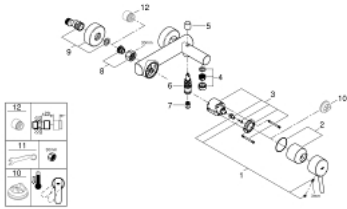

32 211 001 **CONCETTO SINGLE-LEVER BATH MIXER 1/2"**

PRODUCT DESCRIPTION

- Colour: chrome
- wall mounted
- metal lever
- GROHE SilkMove 46 mm ceramic cartridge
- GROHE LongLife finish
- adjustable flow rate limiter
- automatic diverter: bath/shower
- mousseur
- integrated non-return valve in the shower outlet 1/2"
- S-unions
- protected against backflow
- optional temperature limiter ref. no. 46 308
- min. recommended pressure 1.0 bar
- acoustic group I in accordance with DIN 4109

32 211 001 **CONCETTO SINGLE-LEVER BATH MIXER 1/2"**

SPARE PARTS, April 2010 – now

- 1: Lever (Spare part-nr. 46723000)
- 2: Cap (Spare part-nr. 46578000)
- 3: Cartridge (Spare part-nr. 46048000)
- 4: Mousseur (Spare part-nr. 13952000)
- 5: Diverter knob (Spare part-nr. 64309000)
- 6: Diverter (Spare part-nr. 65655000)
- 7: Non-return valve (Spare part-nr. 08565000)
- 8: Screw connection 1/2" (Spare part-nr. 45044000)
- 9: S-union (Spare part-nr. 12662000)
- 10: Temperature limiter (Spare part-nr. 46375000)*
- 11: Special spanner (Spare part-nr. 19377000)*
- 12: Extension 3/4", 20 mm (Spare part-nr. 0713000M)*