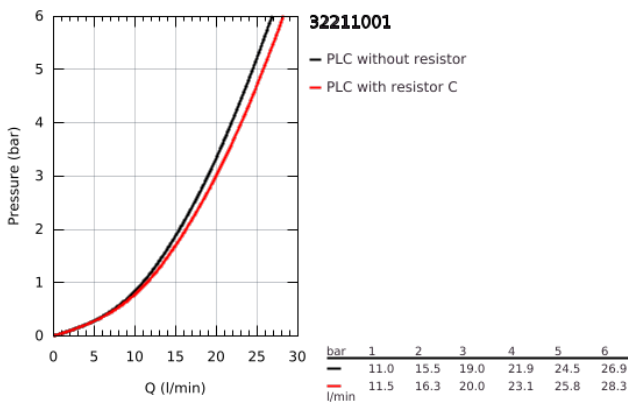

32 211 001 **CONCETTO SINGLE-LEVER BATH MIXER 1/2"**

PRODUCT DESCRIPTION

- Colour: chrome
- wall mounted
- metal lever
- GROHE SilkMove 46 mm ceramic cartridge
- GROHE LongLife finish
- adjustable flow rate limiter
- automatic diverter: bath/shower
- mousseur
- integrated non-return valve in the shower outlet 1/2"
- S-unions
- protected against backflow
- optional temperature limiter ref. no. 46 308
- min. recommended pressure 1.0 bar
- acoustic group I in accordance with DIN 4109

32 211 001 **CONCETTO SINGLE-LEVER BATH MIXER 1/2"**

SPARE PARTS, April 2010 – now

- 1: Lever (Spare part-nr. 46723000)
- 2: Cap (Spare part-nr. 46578000)
- 3: Cartridge (Spare part-nr. 46048000)
- 4: Mousseur (Spare part-nr. 13952000)
- 5: Diverter knob (Spare part-nr. 64309000)
- 6: Diverter (Spare part-nr. 65655000)
- 7: Non-return valve (Spare part-nr. 08565000)
- 8: Screw connection 1/2" (Spare part-nr. 45044000)
- 9: S-union (Spare part-nr. 12662000)
- 10: Temperature limiter (Spare part-nr. 46375000)*
- 11: Special spanner (Spare part-nr. 19377000)*
- 12: Extension 3/4", 20 mm (Spare part-nr. 0713000M)*