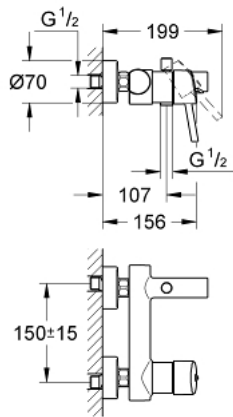

32 211 001 **CONCETTO SINGLE-LEVER BATH MIXER 1/2"**

PRODUCT DESCRIPTION

- Colour: chrome
- wall mounted
- metal lever
- GROHE SilkMove 46 mm ceramic cartridge
- GROHE LongLife finish
- adjustable flow rate limiter
- automatic diverter: bath/shower
- mousseur
- integrated non-return valve in the shower outlet 1/2"
- S-unions
- protected against backflow
- optional temperature limiter ref. no. 46 308
- min. recommended pressure 1.0 bar
- acoustic group I in accordance with DIN 4109

32 211 001 **CONCETTO SINGLE-LEVER BATH MIXER 1/2"**

SPARE PARTS, April 2010 – now

- 1: Lever (Spare part-nr. 46723000)
- 2: Cap (Spare part-nr. 46578000)
- 3: Cartridge (Spare part-nr. 46048000)
- 4: Mousseur (Spare part-nr. 13952000)
- 5: Diverter knob (Spare part-nr. 64309000)
- 6: Diverter (Spare part-nr. 65655000)
- 7: Non-return valve (Spare part-nr. 08565000)
- 8: Screw connection 1/2" (Spare part-nr. 45044000)
- 9: S-union (Spare part-nr. 12662000)
- 10: Temperature limiter (Spare part-nr. 46375000)*
- 11: Special spanner (Spare part-nr. 19377000)*
- 12: Extension 3/4", 20 mm (Spare part-nr. 0713000M)*