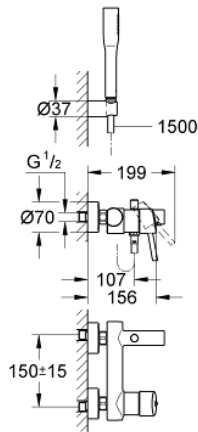

32 212 001 **CONCETTO SINGLE-LEVER BATH MIXER 1/2"**

PRODUCT DESCRIPTION

- Colour: chrome
- wall mounted
- metal lever
- GROHE SilkMove 46 mm ceramic cartridge
- GROHE LongLife finish
- adjustable flow rate limiter
- automatic diverter: bath/shower
- mousseur
- integrated non-return valve in the shower outlet 1/2"
- S-unions
- protected against backflow
- optional temperature limiter ref. no. 46 308
- acoustic group I in accordance with DIN 4109
- with shower set
- consisting of:
 - Euphoria Cosmopolitan hand shower (27 400)
 - wall shower holder (27 056)
 - shower hose Relexaflex 1500 mm 1/2" x 1/2" (28 151)

32 212 001 **CONCETTO SINGLE-LEVER BATH MIXER 1/2"**

SPARE PARTS, April 2010 – now

- 1: Lever (Spare part-nr. 46723000)
- 2: Cap (Spare part-nr. 46578000)
- 3: Cartridge (Spare part-nr. 46048000)
- 4: Mousseur (Spare part-nr. 13952000)
- 5: Diverter knob (Spare part-nr. 64309000)
- 6: Diverter (Spare part-nr. 65655000)
- 7: Non-return valve (Spare part-nr. 08565000)
- 8: Screw connection 1/2" (Spare part-nr. 45044000)
- 9: S-union (Spare part-nr. 12662000)
- 10: Dirt strainer (Spare part-nr. 0700200M)
- 11: Temperature limiter (Spare part-nr. 46375000)*
- 12: Special spanner (Spare part-nr. 19377000)*
- 13: Extension 3/4", 20 mm (Spare part-nr. 0713000M)*