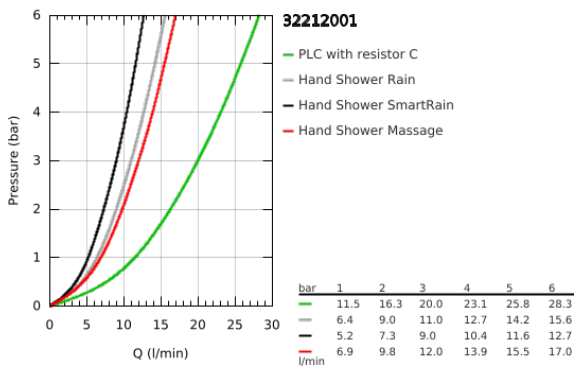

32 212 001 **CONCETTO SINGLE-LEVER BATH MIXER 1/2"**

PRODUCT DESCRIPTION

- Colour: chrome
- wall mounted
- metal lever
- GROHE SilkMove 46 mm ceramic cartridge
- GROHE LongLife finish
- adjustable flow rate limiter
- automatic diverter: bath/shower
- mousseur
- integrated non-return valve in the shower outlet 1/2"
- S-unions
- protected against backflow
- optional temperature limiter ref. no. 46 308
- acoustic group I in accordance with DIN 4109
- with shower set
- consisting of:
 - Euphoria Cosmopolitan hand shower (27 400)
 - wall shower holder (27 056)
 - shower hose Relexaflex 1500 mm 1/2" x 1/2" (28 151)

32 212 001 **CONCETTO SINGLE-LEVER BATH MIXER 1/2"**

SPARE PARTS, April 2010 – now

- 1: Lever (Spare part-nr. 46723000)
- 2: Cap (Spare part-nr. 46578000)
- 3: Cartridge (Spare part-nr. 46048000)
- 4: Mousseur (Spare part-nr. 13952000)
- 5: Diverter knob (Spare part-nr. 64309000)
- 6: Diverter (Spare part-nr. 65655000)
- 7: Non-return valve (Spare part-nr. 08565000)
- 8: Screw connection 1/2" (Spare part-nr. 45044000)
- 9: S-union (Spare part-nr. 12662000)
- 10: Dirt strainer (Spare part-nr. 0700200M)
- 11: Temperature limiter (Spare part-nr. 46375000)*
- 12: Special spanner (Spare part-nr. 19377000)*
- 13: Extension 3/4", 20 mm (Spare part-nr. 0713000M)*