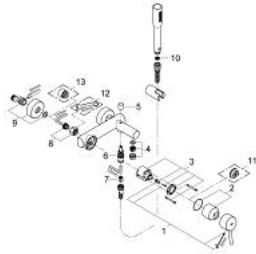

32 212 001 **CONCETTO SINGLE-LEVER BATH MIXER 1/2"**

PRODUCT DESCRIPTION

- Colour: chrome
- wall mounted
- metal lever
- GROHE SilkMove 46 mm ceramic cartridge
- GROHE LongLife finish
- adjustable flow rate limiter
- automatic diverter: bath/shower
- mousseur
- integrated non-return valve in the shower outlet 1/2"
- S-unions
- protected against backflow
- optional temperature limiter ref. no. 46 308
- acoustic group I in accordance with DIN 4109
- with shower set
- consisting of:
 - Euphoria Cosmopolitan hand shower (27 400)
 - wall shower holder (27 056)
 - shower hose Relexaflex 1500 mm 1/2" x 1/2" (28 151)

32 212 001 **CONCETTO SINGLE-LEVER BATH MIXER 1/2"**

SPARE PARTS, April 2010 – now

- 1: Lever (Spare part-nr. 46723000)
- 2: Cap (Spare part-nr. 46578000)
- 3: Cartridge (Spare part-nr. 46048000)
- 4: Mousseur (Spare part-nr. 13952000)
- 5: Diverter knob (Spare part-nr. 64309000)
- 6: Diverter (Spare part-nr. 65655000)
- 7: Non-return valve (Spare part-nr. 08565000)
- 8: Screw connection 1/2" (Spare part-nr. 45044000)
- 9: S-union (Spare part-nr. 12662000)
- 10: Dirt strainer (Spare part-nr. 0700200M)
- 11: Temperature limiter (Spare part-nr. 46375000)*
- 12: Special spanner (Spare part-nr. 19377000)*
- 13: Extension 3/4", 20 mm (Spare part-nr. 0713000M)*