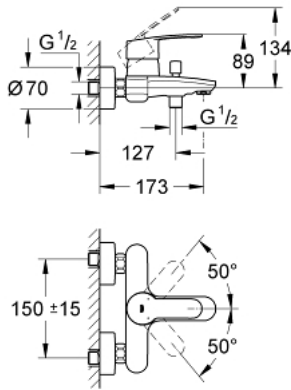

32 228 002 **EUROSTYLE COSMOPOLITAN SINGLE-LEVER BATH MIXER 1/2"**

**PRODUCT DESCRIPTION**

- Colour: chrome
- wall mounted
- metal lever
- GROHE SilkMove 46 mm ceramic cartridge
- GROHE LongLife finish
- adjustable flow rate limiter
- adjustable minimum flow rate approx. 2.5 l/min
- automatic diverter: bath/shower
- mousseur
- integrated non-return valve in the shower outlet 1/2"
- S-unions
- protected against backflow
- optional temperature limiter ref. no. 08 791
- acoustic group I in accordance with DIN 4109

## 32 228 002 EUROSTYLE COSMOPOLITAN SINGLE-LEVER BATH MIXER 1/2"

### SPARE PARTS, March 2010 – now

- 1: Lever (Spare part-nr. 46752000)
- 2: Cap (Spare part-nr. 46427000)
- 3: Cartridge (Spare part-nr. 46588000)
- 4: Diverter knob (Spare part-nr. 48022000)
- 5: Diverter (Spare part-nr. 65655000)
- 6: Non-return valve (Spare part-nr. 08565000)
- 7: Mousseur (Spare part-nr. 13952000)
- 8: Screw connection 1/2" (Spare part-nr. 45044000)
- 9: S-union (Spare part-nr. 12662000)
- 10: Temperature limiter (Spare part-nr. 08791000)\*
- 11: Extension 3/4", 20 mm (Spare part-nr. 0713000M)\*
- 12: Special spanner (Spare part-nr. 19377000)\*