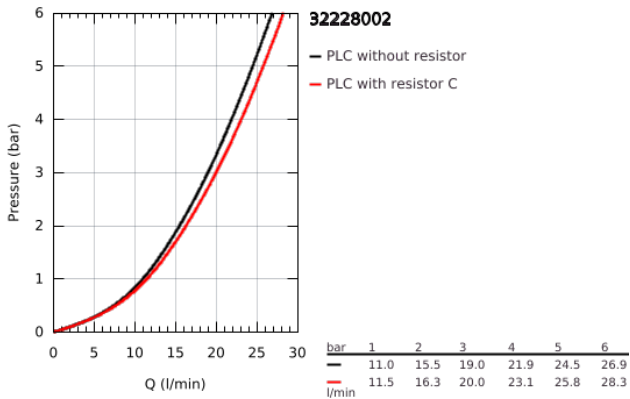

32 228 002 **EUROSTYLE COSMOPOLITAN SINGLE-LEVER BATH MIXER 1/2"**

**PRODUCT DESCRIPTION**

- Colour: chrome
- wall mounted
- metal lever
- GROHE SilkMove 46 mm ceramic cartridge
- GROHE LongLife finish
- adjustable flow rate limiter
- adjustable minimum flow rate approx. 2.5 l/min
- automatic diverter: bath/shower
- mousseur
- integrated non-return valve in the shower outlet 1/2"
- S-unions
- protected against backflow
- optional temperature limiter ref. no. 08 791
- acoustic group I in accordance with DIN 4109

## 32 228 002 EUROSTYLE COSMOPOLITAN SINGLE-LEVER BATH MIXER 1/2"