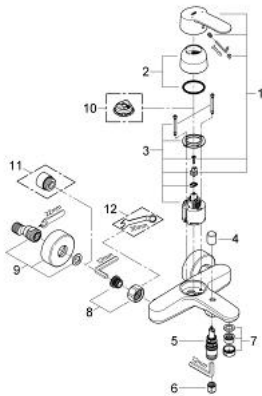

32 228 002 **EUROSTYLE COSMOPOLITAN SINGLE-LEVER BATH MIXER 1/2"**

**PRODUCT DESCRIPTION**

- Colour: chrome
- wall mounted
- metal lever
- GROHE SilkMove 46 mm ceramic cartridge
- GROHE LongLife finish
- adjustable flow rate limiter
- adjustable minimum flow rate approx. 2.5 l/min
- automatic diverter: bath/shower
- mousseur
- integrated non-return valve in the shower outlet 1/2"
- S-unions
- protected against backflow
- optional temperature limiter ref. no. 08 791
- acoustic group I in accordance with DIN 4109

## 32 228 002 EUROSTYLE COSMOPOLITAN SINGLE-LEVER BATH MIXER 1/2"

### SPARE PARTS, March 2010 – now

- 1: Lever (Spare part-nr. 46752000)
- 2: Cap (Spare part-nr. 46427000)
- 3: Cartridge (Spare part-nr. 46588000)
- 4: Diverter knob (Spare part-nr. 48022000)
- 5: Diverter (Spare part-nr. 65655000)
- 6: Non-return valve (Spare part-nr. 08565000)
- 7: Mousseur (Spare part-nr. 13952000)
- 8: Screw connection 1/2" (Spare part-nr. 45044000)
- 9: S-union (Spare part-nr. 12662000)
- 10: Temperature limiter (Spare part-nr. 08791000)\*
- 11: Extension 3/4", 20 mm (Spare part-nr. 0713000M)\*
- 12: Special spanner (Spare part-nr. 19377000)\*