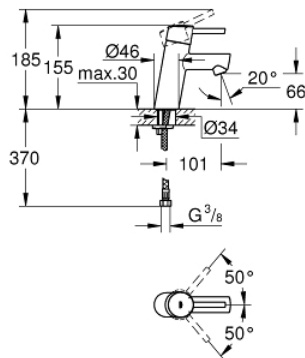

32 240 10E **CONCETTO SINGLE-LEVER BASIN MIXER 1/2"**
S-SIZE

PRODUCT DESCRIPTION

- Colour: chrome
- single hole installation
- metal lever
- GROHE SilkMove 28 mm ceramic cartridge
- adjustable flow rate limiter
- with temperature limiter
- GROHE LongLife finish
- GROHE EcoJoy - less water, perfect flow
- maximum flow rate (at 3 bar): 5 l/min
- SpeedClean mousseur
- GROHE FastFixation installation system with centering support
- smooth body
- flexible connection hoses
- min. recommended pressure 1.0 bar
- acoustic group I in accordance with DIN 4109

32 240 10E **CONCETTO SINGLE-LEVER BASIN MIXER 1/2"**
S-SIZE

SPARE PARTS, November 2010 – now

- 1: Lever (Spare part-nr. 46753000)
- 2: Fitting ring (Spare part-nr. 46715000)
- 3: Cartridge (Spare part-nr. 46580000)
- 4: Mousseur (Spare part-nr. 13935000)
- 5: Shank fastening assembly (Spare part-nr. 46249000)
- 7: Mounting wrench (Spare part-nr. 19017000)*
- 7: Base plate (Spare part-nr. 48165000)*