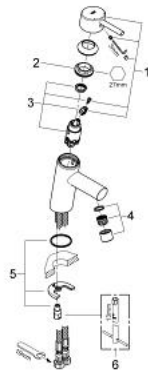

32 240 10E **CONCETTO SINGLE-LEVER BASIN MIXER 1/2"**
S-SIZE

PRODUCT DESCRIPTION

- Colour: chrome
- single hole installation
- metal lever
- GROHE SilkMove 28 mm ceramic cartridge
- adjustable flow rate limiter
- with temperature limiter
- GROHE LongLife finish
- GROHE EcoJoy - less water, perfect flow
- maximum flow rate (at 3 bar): 5 l/min
- SpeedClean mousseur
- GROHE FastFixation installation system with centering support
- smooth body
- flexible connection hoses
- min. recommended pressure 1.0 bar
- acoustic group I in accordance with DIN 4109

32 240 10E **CONCETTO SINGLE-LEVER BASIN MIXER 1/2"**
S-SIZE

SPARE PARTS, November 2010 – now

- 1: Lever (Spare part-nr. 46753000)
- 2: Fitting ring (Spare part-nr. 46715000)
- 3: Cartridge (Spare part-nr. 46580000)
- 4: Mousseur (Spare part-nr. 13935000)
- 5: Shank fastening assembly (Spare part-nr. 46249000)
- 7: Mounting wrench (Spare part-nr. 19017000)*
- 7: Base plate (Spare part-nr. 48165000)*