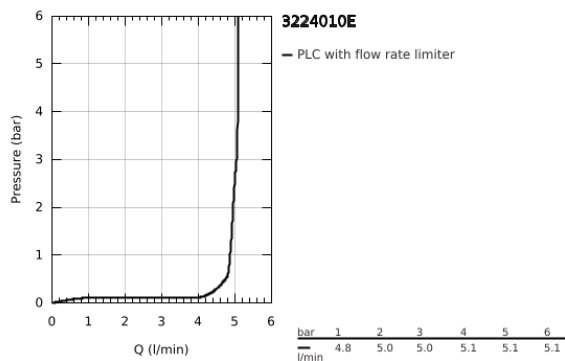

32 240 10E **CONCETTO SINGLE-LEVER BASIN MIXER 1/2"**
S-SIZE

PRODUCT DESCRIPTION

- Colour: chrome
- single hole installation
- metal lever
- GROHE SilkMove 28 mm ceramic cartridge
- adjustable flow rate limiter
- with temperature limiter
- GROHE LongLife finish
- GROHE EcoJoy - less water, perfect flow
- maximum flow rate (at 3 bar): 5 l/min
- SpeedClean mousseur
- GROHE FastFixation installation system with centering support
- smooth body
- flexible connection hoses
- min. recommended pressure 1.0 bar
- acoustic group I in accordance with DIN 4109

32 240 10E **CONCETTO SINGLE-LEVER BASIN MIXER 1/2"**
S-SIZE

SPARE PARTS, November 2010 – now

- 1: Lever (Spare part-nr. 46753000)
- 2: Fitting ring (Spare part-nr. 46715000)
- 3: Cartridge (Spare part-nr. 46580000)
- 4: Mousseur (Spare part-nr. 13935000)
- 5: Shank fastening assembly (Spare part-nr. 46249000)
- 7: Mounting wrench (Spare part-nr. 19017000)*
- 7: Base plate (Spare part-nr. 48165000)*