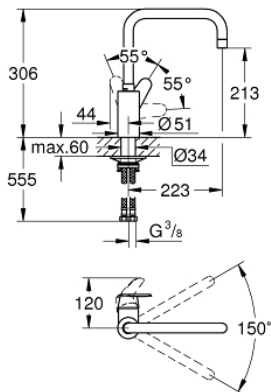

32 259 003 **EURODISC COSMOPOLITAN SINGLE-LEVER SINK MIXER 1/2"**

PRODUCT DESCRIPTION

- Colour: chrome
- high spout
- single hole installation
- GROHE LongLife finish
- GROHE SilkMove 35 mm ceramic cartridge
- Protected Water Ways no contact of water with lead or nickel inside the tap
- adjustable flow rate limiter
- swivel tubular spout, swivel area 150°
- mousseur
- flexible connection hoses
-
- maximum flow rate (at 3 bar): 10 l/min

32 259 003 **EURODISC COSMOPOLITAN SINGLE-LEVER SINK MIXER 1/2"**

SPARE PARTS, April 2020 – now

- 1: Lever (Spare part-nr. 46741000)
 - 2: Mousseur (Spare part-nr. 48418000)
 - 3: Cartridge (Spare part-nr. 46374000)
 - 4: Mounting set (Spare part-nr. 48477000)
 - 5: Socket Spanner (Spare part-nr. 19332000)*
- * Optional accessories