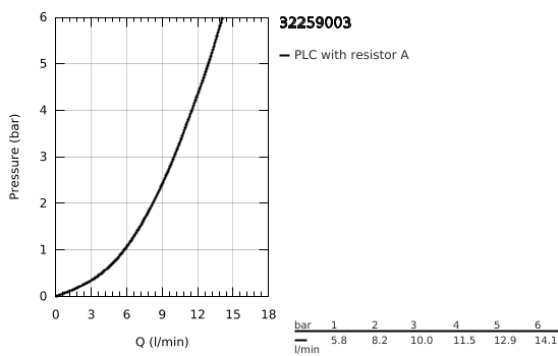

32 259 003 **EURODISC COSMOPOLITAN SINGLE-LEVER SINK MIXER 1/2"**

PRODUCT DESCRIPTION

- Colour: chrome
- high spout
- single hole installation
- GROHE LongLife finish
- GROHE SilkMove 35 mm ceramic cartridge
- Protected Water Ways no contact of water with lead or nickel inside the tap
- adjustable flow rate limiter
- swivel tubular spout, swivel area 150°
- mousseur
- flexible connection hoses
-
- maximum flow rate (at 3 bar): 10 l/min

32 259 003 **EURODISC COSMOPOLITAN SINGLE-LEVER SINK MIXER 1/2"**

SPARE PARTS, April 2020 – now

- 1: Lever (Spare part-nr. 46741000)
 - 2: Mousseur (Spare part-nr. 48418000)
 - 3: Cartridge (Spare part-nr. 46374000)
 - 4: Mounting set (Spare part-nr. 48477000)
 - 5: Socket Spanner (Spare part-nr. 19332000)*
- * Optional accessories