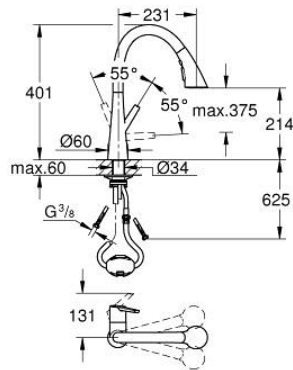

### 32 294 002 ZEDRA SINGLE-LEVER SINK MIXER 1/2"

**PRODUCT DESCRIPTION**

- Colour: chrome
- single hole installation
- GROHE LongLife finish
- GROHE SilkMove 35 mm ceramic cartridge
- Pull-Out spray for greater flexibility
- MagneticDocking guarantees easy retraction and smooth docking of the spray head back to the starting position
- 3 spray types
- diverter: laminar spray/SpeedClean shower jet/GROHE Blade spray (reduced water consumption by up to 70 % and even stronger spray performance)
- stop function - pause button to stop the water flow
- automatic return to laminar spray
- adjustable flow rate limiter
- swivel tubular spout, swivel area 360°
- protected against backflow
- flexible connection hoses
- Protected Water Ways no contact of water with lead or nickel inside the tap
- maximum flow rate (at 3 bar): 9 l/min

## 32 294 002 ZEDRA SINGLE-LEVER SINK MIXER 1/2"

### SPARE PARTS, July 2017 – now

- 1: Lever (Spare part-nr. 48476000)
- 2: Screw ring (Spare part-nr. 48517000)
- 3: Cartridge (Spare part-nr. 46374000)
- 4: Pull out spray (Spare part-nr. 48473000)
- 4.1: Flow straightener (Spare part-nr. 42622000)
- 4.2: Non-return valve (Spare part-nr. 08565000)
- 4.3: Dirt strainer (Spare part-nr. 0676800M)
- 5: flow rate limiter (Spare part-nr. 48303000)
- 6: Shower hose (Spare part-nr. 48472000)
- 7: Mounting set (Spare part-nr. 48477000)
- 8: Support plate (Spare part-nr. 05334000)
- 9: Quick coupling (Spare part-nr. 46338000)