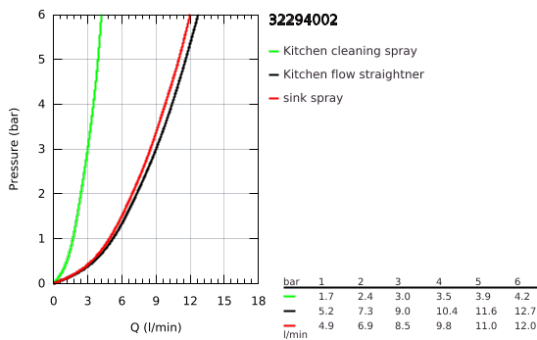

### 32 294 002 ZEDRA SINGLE-LEVER SINK MIXER 1/2"

**PRODUCT DESCRIPTION**

- Colour: chrome
- single hole installation
- GROHE LongLife finish
- GROHE SilkMove 35 mm ceramic cartridge
- Pull-Out spray for greater flexibility
- MagneticDocking guarantees easy retraction and smooth docking of the spray head back to the starting position
- 3 spray types
- diverter: laminar spray/SpeedClean shower jet/GROHE Blade spray (reduced water consumption by up to 70 % and even stronger spray performance)
- stop function - pause button to stop the water flow
- automatic return to laminar spray
- adjustable flow rate limiter
- swivel tubular spout, swivel area 360°
- protected against backflow
- flexible connection hoses
- Protected Water Ways no contact of water with lead or nickel inside the tap
- maximum flow rate (at 3 bar): 9 l/min

## 32 294 002 ZEDRA SINGLE-LEVER SINK MIXER 1/2"