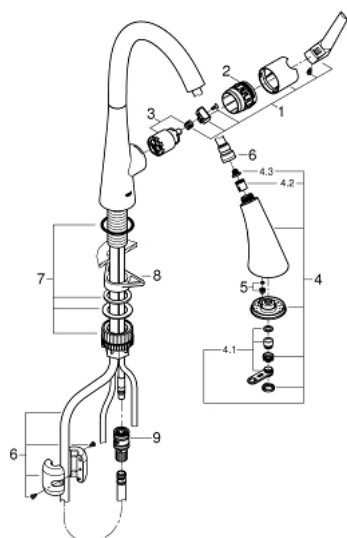

### 32 294 002 ZEDRA SINGLE-LEVER SINK MIXER 1/2"

**PRODUCT DESCRIPTION**

- Colour: chrome
- single hole installation
- GROHE LongLife finish
- GROHE SilkMove 35 mm ceramic cartridge
- Pull-Out spray for greater flexibility
- MagneticDocking guarantees easy retraction and smooth docking of the spray head back to the starting position
- 3 spray types
- diverter: laminar spray/SpeedClean shower jet/GROHE Blade spray (reduced water consumption by up to 70 % and even stronger spray performance)
- stop function - pause button to stop the water flow
- automatic return to laminar spray
- adjustable flow rate limiter
- swivel tubular spout, swivel area 360°
- protected against backflow
- flexible connection hoses
- Protected Water Ways no contact of water with lead or nickel inside the tap
- maximum flow rate (at 3 bar): 9 l/min

## 32 294 002 ZEDRA SINGLE-LEVER SINK MIXER 1/2"

### SPARE PARTS, July 2017 – now

- 1: Lever (Spare part-nr. 48476000)
- 2: Screw ring (Spare part-nr. 48517000)
- 3: Cartridge (Spare part-nr. 46374000)
- 4: Pull out spray (Spare part-nr. 48473000)
- 4.1: Flow straightener (Spare part-nr. 42622000)
- 4.2: Non-return valve (Spare part-nr. 08565000)
- 4.3: Dirt strainer (Spare part-nr. 0676800M)
- 5: flow rate limiter (Spare part-nr. 48303000)
- 6: Shower hose (Spare part-nr. 48472000)
- 7: Mounting set (Spare part-nr. 48477000)
- 8: Support plate (Spare part-nr. 05334000)
- 9: Quick coupling (Spare part-nr. 46338000)