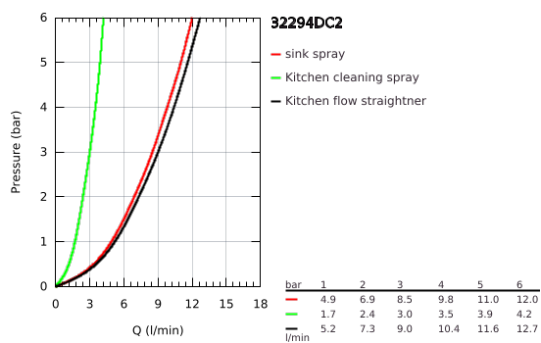

32 294 DC2 ZEDRA SINGLE-LEVER SINK MIXER 1/2"

PRODUCT DESCRIPTION

- Colour: Supersteel
- single hole installation
- GROHE LongLife finish
- GROHE SilkMove 35 mm ceramic cartridge
- MagneticDocking guarantees easy retraction and smooth docking of the spray head back to the starting position
- Pull-Out spray for greater flexibility
- 3 spray types
- diverter: laminar spray/SpeedClean shower jet/GROHE Blade spray (reduced water consumption by up to 70 % and even stronger spray performance)
- stop function - pause button to stop the water flow
- automatic return to laminar spray
- adjustable flow rate limiter
- swivel tubular spout, swivel area 360°
- protected against backflow
- flexible connection hoses
- Protected Water Ways no contact of water with lead or nickel inside the tap
- maximum flow rate (at 3 bar): 9 l/min

32 294 DC2 ZEDRA SINGLE-LEVER SINK MIXER 1/2"

SPARE PARTS, July 2017 – now

- 1: Lever (Spare part-nr. 48476DC0)
- 2: Screw ring (Spare part-nr. 48517000)
- 3: Cartridge (Spare part-nr. 46374000)
- 4: Pull out spray (Spare part-nr. 48473DC0)
- 4.1: Flow straightener (Spare part-nr. 42622000)
- 4.2: Non-return valve (Spare part-nr. 08565000)
- 4.3: Dirt strainer (Spare part-nr. 0676800M)
- 5: flow rate limiter (Spare part-nr. 48303000)
- 6: Shower hose (Spare part-nr. 48472000)
- 7: Mounting set (Spare part-nr. 48477000)
- 8: Support plate (Spare part-nr. 05334000)
- 9: Quick coupling (Spare part-nr. 46338000)