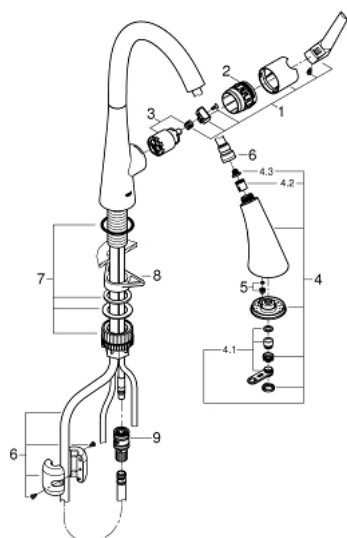

32 294 DC2 ZEDRA SINGLE-LEVER SINK MIXER 1/2"

PRODUCT DESCRIPTION

- Colour: Supersteel
- single hole installation
- GROHE LongLife finish
- GROHE SilkMove 35 mm ceramic cartridge
- MagneticDocking guarantees easy retraction and smooth docking of the spray head back to the starting position
- Pull-Out spray for greater flexibility
- 3 spray types
- diverter: laminar spray/SpeedClean shower jet/GROHE Blade spray (reduced water consumption by up to 70 % and even stronger spray performance)
- stop function - pause button to stop the water flow
- automatic return to laminar spray
- adjustable flow rate limiter
- swivel tubular spout, swivel area 360°
- protected against backflow
- flexible connection hoses
- Protected Water Ways no contact of water with lead or nickel inside the tap
- maximum flow rate (at 3 bar): 9 l/min

32 294 DC2 ZEDRA SINGLE-LEVER SINK MIXER 1/2"

SPARE PARTS, July 2017 – now

- 1: Lever (Spare part-nr. 48476DC0)
- 2: Screw ring (Spare part-nr. 48517000)
- 3: Cartridge (Spare part-nr. 46374000)
- 4: Pull out spray (Spare part-nr. 48473DC0)
- 4.1: Flow straightener (Spare part-nr. 42622000)
- 4.2: Non-return valve (Spare part-nr. 08565000)
- 4.3: Dirt strainer (Spare part-nr. 0676800M)
- 5: flow rate limiter (Spare part-nr. 48303000)
- 6: Shower hose (Spare part-nr. 48472000)
- 7: Mounting set (Spare part-nr. 48477000)
- 8: Support plate (Spare part-nr. 05334000)
- 9: Quick coupling (Spare part-nr. 46338000)