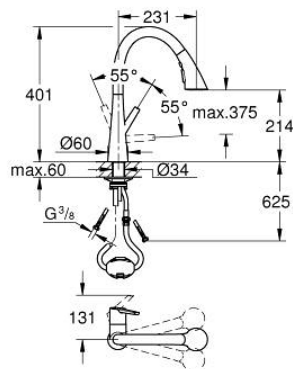

32 294 DC2 ZEDRA SINGLE-LEVER SINK MIXER 1/2"

PRODUCT DESCRIPTION

- Colour: Supersteel
- single hole installation
- GROHE LongLife finish
- GROHE SilkMove 35 mm ceramic cartridge
- MagneticDocking guarantees easy retraction and smooth docking of the spray head back to the starting position
- Pull-Out spray for greater flexibility
- 3 spray types
- diverter: laminar spray/SpeedClean shower jet/GROHE Blade spray (reduced water consumption by up to 70 % and even stronger spray performance)
- stop function - pause button to stop the water flow
- automatic return to laminar spray
- adjustable flow rate limiter
- swivel tubular spout, swivel area 360°
- protected against backflow
- flexible connection hoses
- Protected Water Ways no contact of water with lead or nickel inside the tap
- maximum flow rate (at 3 bar): 9 l/min

32 294 DC2 ZEDRA SINGLE-LEVER SINK MIXER 1/2"

SPARE PARTS, July 2017 – now

- 1: Lever (Spare part-nr. 48476DC0)
- 2: Screw ring (Spare part-nr. 48517000)
- 3: Cartridge (Spare part-nr. 46374000)
- 4: Pull out spray (Spare part-nr. 48473DC0)
- 4.1: Flow straightener (Spare part-nr. 42622000)
- 4.2: Non-return valve (Spare part-nr. 08565000)
- 4.3: Dirt strainer (Spare part-nr. 0676800M)
- 5: flow rate limiter (Spare part-nr. 48303000)
- 6: Shower hose (Spare part-nr. 48472000)
- 7: Mounting set (Spare part-nr. 48477000)
- 8: Support plate (Spare part-nr. 05334000)
- 9: Quick coupling (Spare part-nr. 46338000)