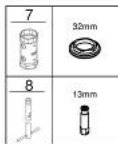

32 468 003 **EUROSTYLE SINGLE-LEVER BASIN MIXER 1/2"**  
**S-SIZE**

**PRODUCT DESCRIPTION**

- Colour: chrome
- single hole installation
- loop metal lever
- GROHE SilkMove 35 mm ceramic cartridge
- adjustable flow rate limiter
- with temperature limiter
- GROHE LongLife finish
- GROHE EcoJoy - less water, perfect flow
- maximum flow rate (at 3 bar): 5 l/min
- GROHE FastFixation rapid installation system
- smooth body
- flexible connection hoses

32 468 003 **EUROSTYLE SINGLE-LEVER BASIN MIXER 1/2"**  
**S-SIZE**

**SPARE PARTS**, January 2015 – now

- 1: Lever (Spare part-nr. 46938000)
- 2: Cap (Spare part-nr. 46492000)
- 3: Screw coupling (Spare part-nr. 46460000)
- 4: Cartridge (Spare part-nr. 46374000)
- 5: Mousseur (Spare part-nr. 48159000)
- 6: Shank fastening assembly (Spare part-nr. 46671000)
- 7: Socket Spanner (Spare part-nr. 19332000)\*
- 8: Mounting wrench (Spare part-nr. 19017000)\*