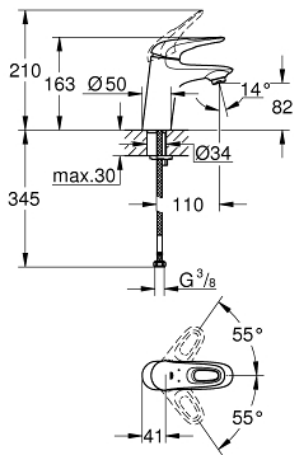

32 468 003 **EUROSTYLE SINGLE-LEVER BASIN MIXER 1/2"**  
**S-SIZE**

**PRODUCT DESCRIPTION**

- Colour: chrome
- single hole installation
- loop metal lever
- GROHE SilkMove 35 mm ceramic cartridge
- adjustable flow rate limiter
- with temperature limiter
- GROHE LongLife finish
- GROHE EcoJoy - less water, perfect flow
- maximum flow rate (at 3 bar): 5 l/min
- GROHE FastFixation rapid installation system
- smooth body
- flexible connection hoses

32 468 003 **EUROSTYLE SINGLE-LEVER BASIN MIXER 1/2"**  
**S-SIZE**

**SPARE PARTS**, January 2015 – now

- 1: Lever (Spare part-nr. 46938000)
- 2: Cap (Spare part-nr. 46492000)
- 3: Screw coupling (Spare part-nr. 46460000)
- 4: Cartridge (Spare part-nr. 46374000)
- 5: Mousseur (Spare part-nr. 48159000)
- 6: Shank fastening assembly (Spare part-nr. 46671000)
- 7: Socket Spanner (Spare part-nr. 19332000)\*
- 8: Mounting wrench (Spare part-nr. 19017000)\*