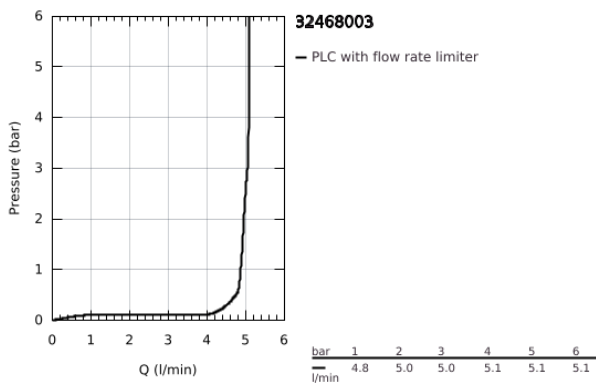

32 468 003 **EUROSTYLE SINGLE-LEVER BASIN MIXER 1/2"**  
**S-SIZE**

**PRODUCT DESCRIPTION**

- Colour: chrome
- single hole installation
- loop metal lever
- GROHE SilkMove 35 mm ceramic cartridge
- adjustable flow rate limiter
- with temperature limiter
- GROHE LongLife finish
- GROHE EcoJoy - less water, perfect flow
- maximum flow rate (at 3 bar): 5 l/min
- GROHE FastFixation rapid installation system
- smooth body
- flexible connection hoses

32 468 003 **EUROSTYLE SINGLE-LEVER BASIN MIXER 1/2"**  
**S-SIZE**

**SPARE PARTS**, January 2015 – now

- 1: Lever (Spare part-nr. 46938000)
- 2: Cap (Spare part-nr. 46492000)
- 3: Screw coupling (Spare part-nr. 46460000)
- 4: Cartridge (Spare part-nr. 46374000)
- 5: Mousseur (Spare part-nr. 48159000)
- 6: Shank fastening assembly (Spare part-nr. 46671000)
- 7: Socket Spanner (Spare part-nr. 19332000)\*
- 8: Mounting wrench (Spare part-nr. 19017000)\*