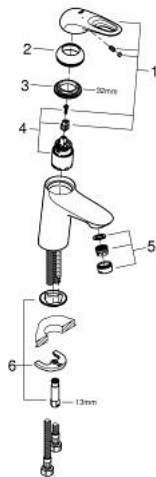

32 468 003 **EUROSTYLE SINGLE-LEVER BASIN MIXER 1/2"**  
**S-SIZE**

**PRODUCT DESCRIPTION**

- Colour: chrome
- single hole installation
- loop metal lever
- GROHE SilkMove 35 mm ceramic cartridge
- adjustable flow rate limiter
- with temperature limiter
- GROHE LongLife finish
- GROHE EcoJoy - less water, perfect flow
- maximum flow rate (at 3 bar): 5 l/min
- GROHE FastFixation rapid installation system
- smooth body
- flexible connection hoses

32 468 003 **EUROSTYLE SINGLE-LEVER BASIN MIXER 1/2"**  
**S-SIZE**

**SPARE PARTS**, January 2015 – now

- 1: Lever (Spare part-nr. 46938000)
- 2: Cap (Spare part-nr. 46492000)
- 3: Screw coupling (Spare part-nr. 46460000)
- 4: Cartridge (Spare part-nr. 46374000)
- 5: Mousseur (Spare part-nr. 48159000)
- 6: Shank fastening assembly (Spare part-nr. 46671000)
- 7: Socket Spanner (Spare part-nr. 19332000)\*
- 8: Mounting wrench (Spare part-nr. 19017000)\*