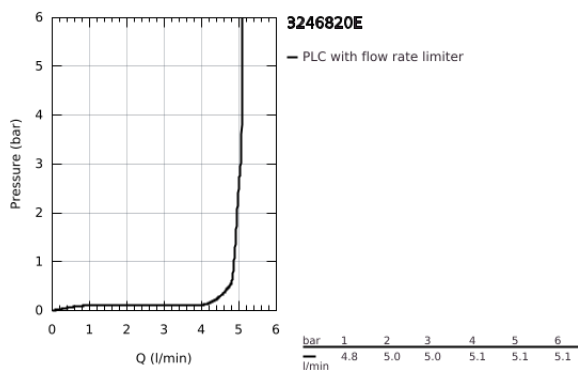

32 468 20E **EUROSTYLE COSMOPOLITAN SINGLE-LEVER BASIN MIXER 1/2"**
S-SIZE

PRODUCT DESCRIPTION

- Colour: chrome
- single hole installation
- metal lever
- GROHE SilkMove 35 mm ceramic cartridge
- adjustable flow rate limiter
- adjustable minimum flow rate approx. 2.5 l/min
- temperature limiter
- GROHE LongLife finish
- GROHE EcoJoy - less water, perfect flow
- maximum flow rate (at 3 bar): 5 l/min
- SpeedClean mousseur
- GROHE FastFixation installation system with centering support
- smooth body
- flexible connection hoses
- min. recommended pressure 1.0 bar
- acoustic group I in accordance with DIN 4109

32 468 20E EUROSTYLE COSMOPOLITAN SINGLE-LEVER BASIN MIXER 1/2" S-SIZE

SPARE PARTS, August 2017 – now

- 1: Lever (Spare part-nr. 46748000)
 - 2: Cap (Spare part-nr. 46492000)
 - 3: Screw coupling (Spare part-nr. 46460000)
 - 4: Cartridge (Spare part-nr. 46374000)
 - 5: Mousseur (Spare part-nr. 48159000)
 - 6: Shank fastening assembly (Spare part-nr. 46671000)
 - 7: Socket Spanner (Spare part-nr. 19332000)*
 - 8: Mounting wrench (Spare part-nr. 19017000)*
- * Optional accessories