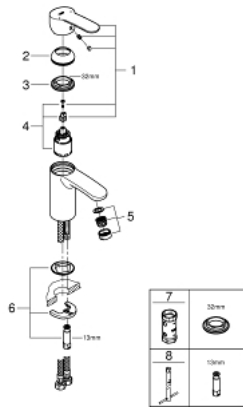

32 468 20E **EUROSTYLE COSMOPOLITAN SINGLE-LEVER BASIN MIXER 1/2"**
S-SIZE

PRODUCT DESCRIPTION

- Colour: chrome
- single hole installation
- metal lever
- GROHE SilkMove 35 mm ceramic cartridge
- adjustable flow rate limiter
- adjustable minimum flow rate approx. 2.5 l/min
- temperature limiter
- GROHE LongLife finish
- GROHE EcoJoy - less water, perfect flow
- maximum flow rate (at 3 bar): 5 l/min
- SpeedClean mousseur
- GROHE FastFixation installation system with centering support
- smooth body
- flexible connection hoses
- min. recommended pressure 1.0 bar
- acoustic group I in accordance with DIN 4109

32 468 20E EUROSTYLE COSMOPOLITAN SINGLE-LEVER BASIN MIXER 1/2" S-SIZE

SPARE PARTS, August 2017 – now

- 1: Lever (Spare part-nr. 46748000)
 - 2: Cap (Spare part-nr. 46492000)
 - 3: Screw coupling (Spare part-nr. 46460000)
 - 4: Cartridge (Spare part-nr. 46374000)
 - 5: Mousseur (Spare part-nr. 48159000)
 - 6: Shank fastening assembly (Spare part-nr. 46671000)
 - 7: Socket Spanner (Spare part-nr. 19332000)*
 - 8: Mounting wrench (Spare part-nr. 19017000)*
- * Optional accessories