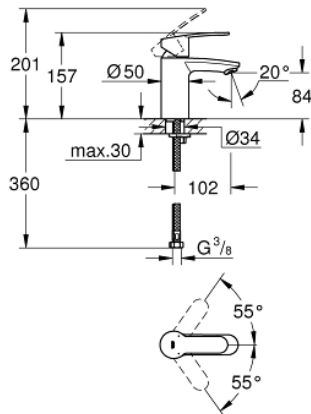

32 468 20E **EUROSTYLE COSMOPOLITAN SINGLE-LEVER BASIN MIXER 1/2"**
S-SIZE

PRODUCT DESCRIPTION

- Colour: chrome
- single hole installation
- metal lever
- GROHE SilkMove 35 mm ceramic cartridge
- adjustable flow rate limiter
- adjustable minimum flow rate approx. 2.5 l/min
- temperature limiter
- GROHE LongLife finish
- GROHE EcoJoy - less water, perfect flow
- maximum flow rate (at 3 bar): 5 l/min
- SpeedClean mousseur
- GROHE FastFixation installation system with centering support
- smooth body
- flexible connection hoses
- min. recommended pressure 1.0 bar
- acoustic group I in accordance with DIN 4109

32 468 20E EUROSTYLE COSMOPOLITAN SINGLE-LEVER BASIN MIXER 1/2" S-SIZE

SPARE PARTS, August 2017 – now

- 1: Lever (Spare part-nr. 46748000)
 - 2: Cap (Spare part-nr. 46492000)
 - 3: Screw coupling (Spare part-nr. 46460000)
 - 4: Cartridge (Spare part-nr. 46374000)
 - 5: Mousseur (Spare part-nr. 48159000)
 - 6: Shank fastening assembly (Spare part-nr. 46671000)
 - 7: Socket Spanner (Spare part-nr. 19332000)*
 - 8: Mounting wrench (Spare part-nr. 19017000)*
- * Optional accessories