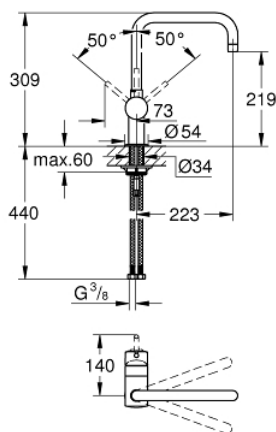

32 488 000 **MINTA SINGLE-LEVER SINK MIXER 1/2"**

PRODUCT DESCRIPTION

- Colour: chrome
- U-spout
- single hole installation
- GROHE LongLife finish
- GROHE SilkMove 46 mm ceramic cartridge
- adjustable flow rate limiter
- selectable swivel area: 0° / 150° / 360°
- swivel tubular spout
- flexible connection hoses
- rapid installation system
- optional temperature limiter ref. no. 46 308
- maximum flow rate (at 3 bar): 11.5 l/min

32 488 000 MINTA SINGLE-LEVER SINK MIXER 1/2"

SPARE PARTS, March 2007 – October 2014

- 1: Lever (Spare part-nr. 46015000)
 - 2: Cap (Spare part-nr. 46025000)
 - 3: Cartridge (Spare part-nr. 46048000)
 - 4: Spout (Spare part-nr. 13096000)
 - 4.1: Sealing washer (Spare part-nr. 0128500M)
 - 4.2: Safety ring (Spare part-nr. 0485300M)
 - 4.3: Mousseur (Spare part-nr. 13928000)
 - 5: Shank fastening assembly (Spare part-nr. 46249000)
 - 6: Mounting wrench (Spare part-nr. 19017000)*
- * Optional accessories