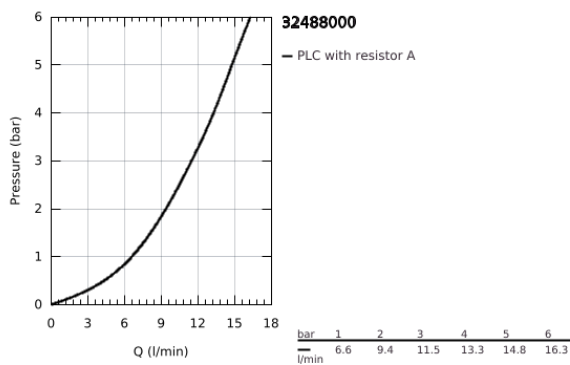

32 488 000 **MINTA SINGLE-LEVER SINK MIXER 1/2"**

PRODUCT DESCRIPTION

- Colour: chrome
- U-spout
- single hole installation
- GROHE LongLife finish
- GROHE SilkMove 46 mm ceramic cartridge
- adjustable flow rate limiter
- selectable swivel area: 0° / 150° / 360°
- swivel tubular spout
- flexible connection hoses
- rapid installation system
- optional temperature limiter ref. no. 46 308
- maximum flow rate (at 3 bar): 11.5 l/min

32 488 000 MINTA SINGLE-LEVER SINK MIXER 1/2"

SPARE PARTS, March 2007 – October 2014

- 1: Lever (Spare part-nr. 46015000)
 - 2: Cap (Spare part-nr. 46025000)
 - 3: Cartridge (Spare part-nr. 46048000)
 - 4: Spout (Spare part-nr. 13096000)
 - 4.1: Sealing washer (Spare part-nr. 0128500M)
 - 4.2: Safety ring (Spare part-nr. 0485300M)
 - 4.3: Mousseur (Spare part-nr. 13928000)
 - 5: Shank fastening assembly (Spare part-nr. 46249000)
 - 6: Mounting wrench (Spare part-nr. 19017000)*
- * Optional accessories