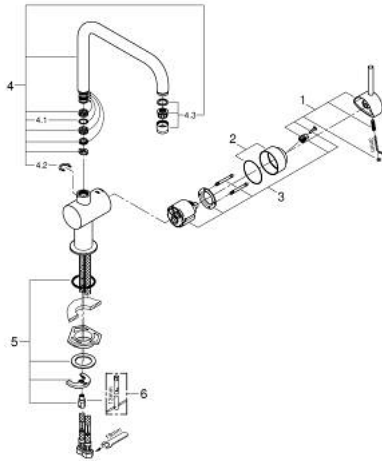

32 488 000 **MINTA SINGLE-LEVER SINK MIXER 1/2"**

PRODUCT DESCRIPTION

- Colour: chrome
- U-spout
- single hole installation
- GROHE LongLife finish
- GROHE SilkMove 46 mm ceramic cartridge
- adjustable flow rate limiter
- selectable swivel area: 0° / 150° / 360°
- swivel tubular spout
- flexible connection hoses
- rapid installation system
- optional temperature limiter ref. no. 46 308
- maximum flow rate (at 3 bar): 11.5 l/min

32 488 000 MINTA SINGLE-LEVER SINK MIXER 1/2"

SPARE PARTS, March 2007 – October 2014

- 1: Lever (Spare part-nr. 46015000)
 - 2: Cap (Spare part-nr. 46025000)
 - 3: Cartridge (Spare part-nr. 46048000)
 - 4: Spout (Spare part-nr. 13096000)
 - 4.1: Sealing washer (Spare part-nr. 0128500M)
 - 4.2: Safety ring (Spare part-nr. 0485300M)
 - 4.3: Mousseur (Spare part-nr. 13928000)
 - 5: Shank fastening assembly (Spare part-nr. 46249000)
 - 6: Mounting wrench (Spare part-nr. 19017000)*
- * Optional accessories