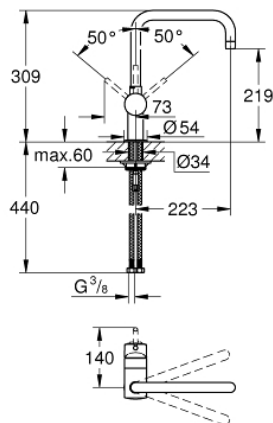

32 488 AL0 MINTA SINGLE-LEVER SINK MIXER 1/2"

PRODUCT DESCRIPTION

- Colour: brushed hard graphite
- U-spout
- single hole installation
- GROHE LongLife finish
- GROHE SilkMove 46 mm ceramic cartridge
- adjustable flow rate limiter
- selectable swivel area: 0° / 150° / 360°
- swivel tubular spout
- flexible connection hoses
- rapid installation system
- optional temperature limiter ref. no. 46 308
- maximum flow rate (at 3 bar): 11.5 l/min

32 488 AL0 MINTA SINGLE-LEVER SINK MIXER 1/2"

SPARE PARTS, March 2018 – now

- 1: Lever (Spare part-nr. 46015AL0)
- 2: Cap (Spare part-nr. 46025AL0)
- 3: Cartridge (Spare part-nr. 46048000)
- 4: Spout (Spare part-nr. 13096AL0)
- 4.1: Sealing washer (Spare part-nr. 0128500M)
- 4.2: Safety ring (Spare part-nr. 0485300M)
- 4.3: Mousseur (Spare part-nr. 13928AL0)
- 5: Shank fastening assembly (Spare part-nr. 46249000)
- 6: Mounting wrench (Spare part-nr. 19017000)*