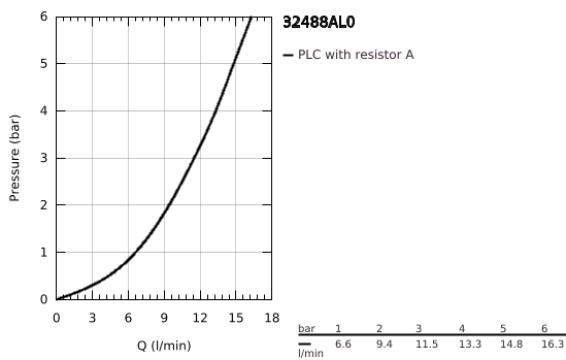

32 488 AL0 MINTA SINGLE-LEVER SINK MIXER 1/2"

PRODUCT DESCRIPTION

- Colour: brushed hard graphite
- U-spout
- single hole installation
- GROHE LongLife finish
- GROHE SilkMove 46 mm ceramic cartridge
- adjustable flow rate limiter
- selectable swivel area: 0° / 150° / 360°
- swivel tubular spout
- flexible connection hoses
- rapid installation system
- optional temperature limiter ref. no. 46 308
- maximum flow rate (at 3 bar): 11.5 l/min

32 488 AL0 MINTA SINGLE-LEVER SINK MIXER 1/2"

SPARE PARTS, March 2018 – now

- 1: Lever (Spare part-nr. 46015AL0)
- 2: Cap (Spare part-nr. 46025AL0)
- 3: Cartridge (Spare part-nr. 46048000)
- 4: Spout (Spare part-nr. 13096AL0)
- 4.1: Sealing washer (Spare part-nr. 0128500M)
- 4.2: Safety ring (Spare part-nr. 0485300M)
- 4.3: Mousseur (Spare part-nr. 13928AL0)
- 5: Shank fastening assembly (Spare part-nr. 46249000)
- 6: Mounting wrench (Spare part-nr. 19017000)*