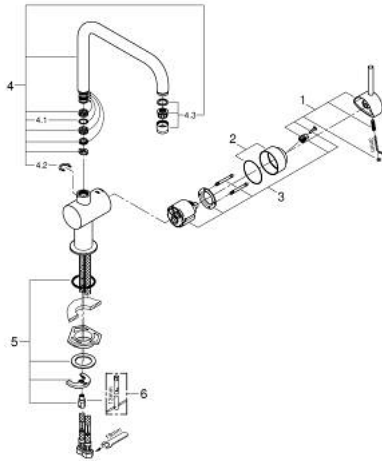

32 488 AL0 MINTA SINGLE-LEVER SINK MIXER 1/2"

PRODUCT DESCRIPTION

- Colour: brushed hard graphite
- U-spout
- single hole installation
- GROHE LongLife finish
- GROHE SilkMove 46 mm ceramic cartridge
- adjustable flow rate limiter
- selectable swivel area: 0° / 150° / 360°
- swivel tubular spout
- flexible connection hoses
- rapid installation system
- optional temperature limiter ref. no. 46 308
- maximum flow rate (at 3 bar): 11.5 l/min

32 488 AL0 MINTA SINGLE-LEVER SINK MIXER 1/2"

SPARE PARTS, March 2018 – now

- 1: Lever (Spare part-nr. 46015AL0)
- 2: Cap (Spare part-nr. 46025AL0)
- 3: Cartridge (Spare part-nr. 46048000)
- 4: Spout (Spare part-nr. 13096AL0)
- 4.1: Sealing washer (Spare part-nr. 0128500M)
- 4.2: Safety ring (Spare part-nr. 0485300M)
- 4.3: Mousseur (Spare part-nr. 13928AL0)
- 5: Shank fastening assembly (Spare part-nr. 46249000)
- 6: Mounting wrench (Spare part-nr. 19017000)*