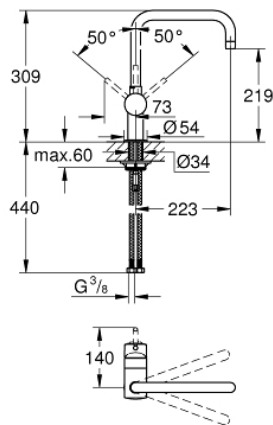

### 32 488 DC0 MINTA SINGLE-LEVER SINK MIXER 1/2"

#### PRODUCT DESCRIPTION

- Colour: Supersteel
- U-spout
- single hole installation
- GROHE LongLife finish
- GROHE SilkMove 46 mm ceramic cartridge
- adjustable flow rate limiter
- selectable swivel area: 0° / 150° / 360°
- swivel tubular spout
- flexible connection hoses
- rapid installation system
- optional temperature limiter ref. no. 46 308
- maximum flow rate (at 3 bar): 11.5 l/min

## 32 488 DC0 MINTA SINGLE-LEVER SINK MIXER 1/2"

### SPARE PARTS, March 2007 – October 2014

- 1: Lever (Spare part-nr. 46015DC0)
  - 2: Cap (Spare part-nr. 46025DC0)
  - 3: Cartridge (Spare part-nr. 46048000)
  - 4: Spout (Spare part-nr. 13096DC0)
  - 4.1: Sealing washer (Spare part-nr. 0128500M)
  - 4.2: Safety ring (Spare part-nr. 0485300M)
  - 4.3: Mousseur (Spare part-nr. 13928DC0)
  - 5: Shank fastening assembly (Spare part-nr. 46249000)
  - 6: Mounting wrench (Spare part-nr. 19017000)\*
- \* Optional accessories