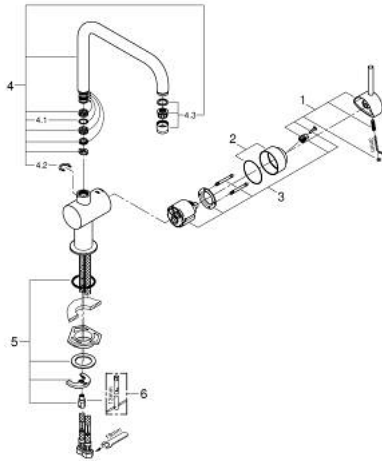

### 32 488 DC0 MINTA SINGLE-LEVER SINK MIXER 1/2"

#### PRODUCT DESCRIPTION

- Colour: Supersteel
- U-spout
- single hole installation
- GROHE LongLife finish
- GROHE SilkMove 46 mm ceramic cartridge
- adjustable flow rate limiter
- selectable swivel area: 0° / 150° / 360°
- swivel tubular spout
- flexible connection hoses
- rapid installation system
- optional temperature limiter ref. no. 46 308
- maximum flow rate (at 3 bar): 11.5 l/min

## 32 488 DC0 MINTA SINGLE-LEVER SINK MIXER 1/2"

### SPARE PARTS, March 2007 – October 2014

- 1: Lever (Spare part-nr. 46015DC0)
  - 2: Cap (Spare part-nr. 46025DC0)
  - 3: Cartridge (Spare part-nr. 46048000)
  - 4: Spout (Spare part-nr. 13096DC0)
  - 4.1: Sealing washer (Spare part-nr. 0128500M)
  - 4.2: Safety ring (Spare part-nr. 0485300M)
  - 4.3: Mousseur (Spare part-nr. 13928DC0)
  - 5: Shank fastening assembly (Spare part-nr. 46249000)
  - 6: Mounting wrench (Spare part-nr. 19017000)\*
- \* Optional accessories