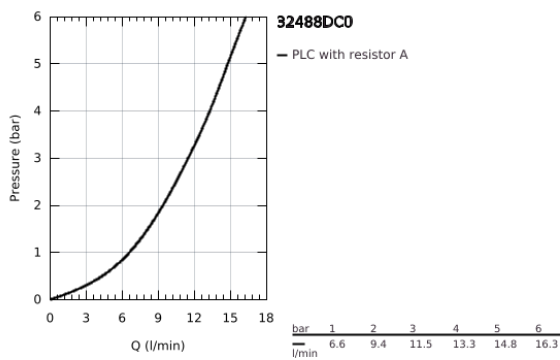

### 32 488 DC0 MINTA SINGLE-LEVER SINK MIXER 1/2"

#### PRODUCT DESCRIPTION

- Colour: Supersteel
- U-spout
- single hole installation
- GROHE LongLife finish
- GROHE SilkMove 46 mm ceramic cartridge
- adjustable flow rate limiter
- selectable swivel area: 0° / 150° / 360°
- swivel tubular spout
- flexible connection hoses
- rapid installation system
- optional temperature limiter ref. no. 46 308
- maximum flow rate (at 3 bar): 11.5 l/min

## 32 488 DC0 MINTA SINGLE-LEVER SINK MIXER 1/2"