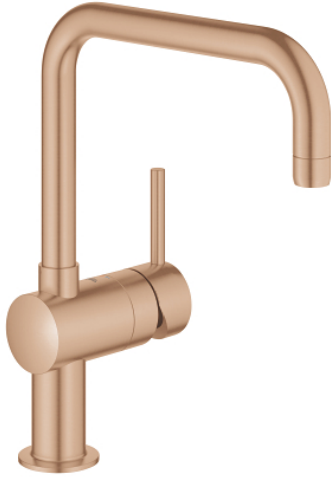

## 32 488 DL0 MINTA SINGLE-LEVER SINK MIXER 1/2"

### PRODUCT DESCRIPTION

- Colour: brushed warm sunset
- U-spout
- single hole installation
- GROHE LongLife finish
- GROHE SilkMove 46 mm ceramic cartridge
- adjustable flow rate limiter
- selectable swivel area: 0° / 150° / 360°
- swivel tubular spout
- flexible connection hoses
- rapid installation system
- optional temperature limiter ref. no. 46 308
- maximum flow rate (at 3 bar): 11.5 l/min