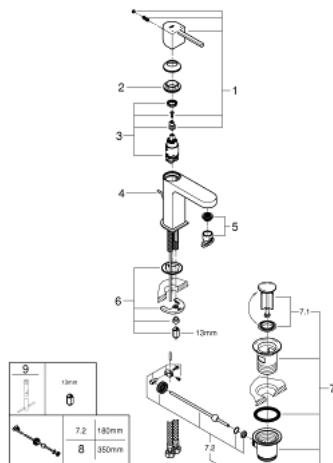

32 612 003 **GROHE PLUS SINGLE-LEVER BASIN MIXER 1/2"**
S-SIZE

PRODUCT DESCRIPTION

- Colour: chrome
- single hole installation
- metal lever
- GROHE SilkMove 28 mm ceramic cartridge
- with temperature limiter
- GROHE LongLife finish
- GROHE EcoJoy - less water, perfect flow
- maximum flow rate (at 3 bar): 5 l/min
- SpeedClean mousseur
- GROHE AquaGuide adjustable mousseur
- GROHE FastFixation Plus installation system
- pop-up waste set 1 1/4"
- flexible connection hoses

32 612 003 **GROHE PLUS SINGLE-LEVER BASIN MIXER 1/2"**
S-SIZE

SPARE PARTS, August 2018 – now

- 1: Lever (Spare part-nr. 48452000)
 - 2: Fitting ring (Spare part-nr. 07419000)
 - 3: Cartridge (Spare part-nr. 46580000)
 - 4: Pop-up rod (Spare part-nr. 46739000)
 - 5: Mousseur (Spare part-nr. 48449000)
 - 6: Shank fastening assembly (Spare part-nr. 46645000)
 - 7: Waste set 1 1/4" (Spare part-nr. 28910000)
 - 7.1: Plug (Spare part-nr. 07182000)
 - 7.2: Eccentric rod (Spare part-nr. 07052000)
 - 8: Eccentric rod (Spare part-nr. 07341000)*
 - 9: Mounting wrench (Spare part-nr. 19017000)*
- * Optional accessories