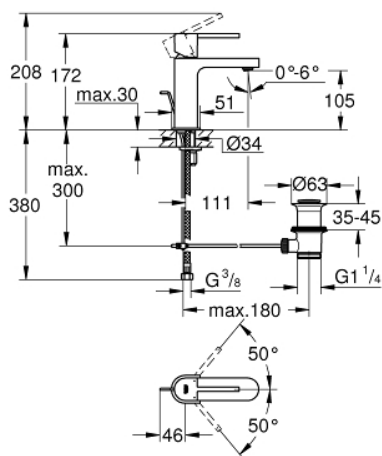

32 612 003 **GROHE PLUS SINGLE-LEVER BASIN MIXER 1/2"**
S-SIZE

PRODUCT DESCRIPTION

- Colour: chrome
- single hole installation
- metal lever
- GROHE SilkMove 28 mm ceramic cartridge
- with temperature limiter
- GROHE LongLife finish
- GROHE EcoJoy - less water, perfect flow
- maximum flow rate (at 3 bar): 5 l/min
- SpeedClean mousseur
- GROHE AquaGuide adjustable mousseur
- GROHE FastFixation Plus installation system
- pop-up waste set 1 1/4"
- flexible connection hoses

32 612 003 **GROHE PLUS SINGLE-LEVER BASIN MIXER 1/2"**
S-SIZE

SPARE PARTS, August 2018 – now

- 1: Lever (Spare part-nr. 48452000)
 - 2: Fitting ring (Spare part-nr. 07419000)
 - 3: Cartridge (Spare part-nr. 46580000)
 - 4: Pop-up rod (Spare part-nr. 46739000)
 - 5: Mousseur (Spare part-nr. 48449000)
 - 6: Shank fastening assembly (Spare part-nr. 46645000)
 - 7: Waste set 1 1/4" (Spare part-nr. 28910000)
 - 7.1: Plug (Spare part-nr. 07182000)
 - 7.2: Eccentric rod (Spare part-nr. 07052000)
 - 8: Eccentric rod (Spare part-nr. 07341000)*
 - 9: Mounting wrench (Spare part-nr. 19017000)*
- * Optional accessories