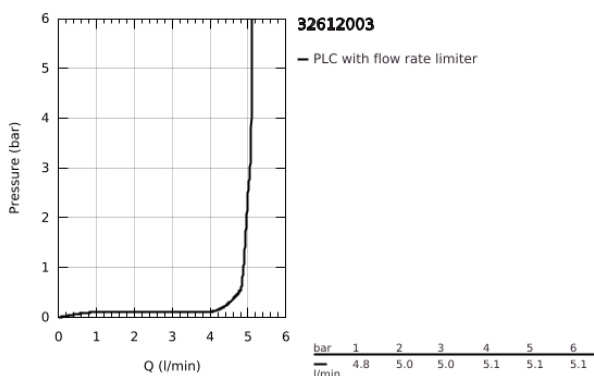

32 612 003 **GROHE PLUS SINGLE-LEVER BASIN MIXER 1/2"**
S-SIZE

PRODUCT DESCRIPTION

- Colour: chrome
- single hole installation
- metal lever
- GROHE SilkMove 28 mm ceramic cartridge
- with temperature limiter
- GROHE LongLife finish
- GROHE EcoJoy - less water, perfect flow
- maximum flow rate (at 3 bar): 5 l/min
- SpeedClean mousseur
- GROHE AquaGuide adjustable mousseur
- GROHE FastFixation Plus installation system
- pop-up waste set 1 1/4"
- flexible connection hoses

32 612 003 **GROHE PLUS SINGLE-LEVER BASIN MIXER 1/2"**
S-SIZE

SPARE PARTS, August 2018 – now

- 1: Lever (Spare part-nr. 48452000)
 - 2: Fitting ring (Spare part-nr. 07419000)
 - 3: Cartridge (Spare part-nr. 46580000)
 - 4: Pop-up rod (Spare part-nr. 46739000)
 - 5: Mousseur (Spare part-nr. 48449000)
 - 6: Shank fastening assembly (Spare part-nr. 46645000)
 - 7: Waste set 1 1/4" (Spare part-nr. 28910000)
 - 7.1: Plug (Spare part-nr. 07182000)
 - 7.2: Eccentric rod (Spare part-nr. 07052000)
 - 8: Eccentric rod (Spare part-nr. 07341000)*
 - 9: Mounting wrench (Spare part-nr. 19017000)*
- * Optional accessories