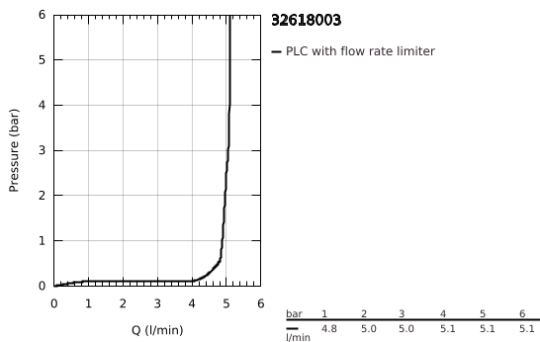

32 618 003 **GROHE PLUS SINGLE-LEVER BASIN MIXER 1/2"**
XL-SIZE

PRODUCT DESCRIPTION

- Colour: chrome
- single hole installation
- metal lever
- for free-standing basins
- GROHE SilkMove 28 mm ceramic cartridge
- with temperature limiter
- GROHE LongLife finish
- GROHE EcoJoy - less water, perfect flow
- maximum flow rate (at 3 bar): 5 l/min
- SpeedClean mousseur
- GROHE AquaGuide adjustable mousseur
- rapid installation system
- smooth body
- flexible connection hoses

32 618 003 **GROHE PLUS SINGLE-LEVER BASIN MIXER 1/2"**
XL-SIZE

SPARE PARTS, August 2018 – now

1: Cartridge (Spare part-nr. 46963000)

2: Mousseur (Spare part-nr. 48449000)

3: Shank fastening assembly (Spare part-nr. 48384000)