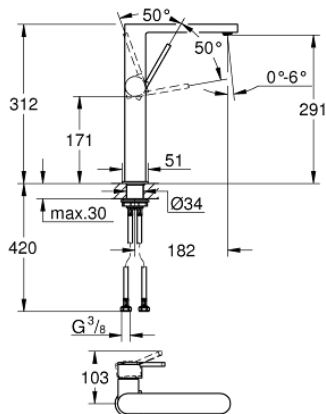

32 618 003 **GROHE PLUS SINGLE-LEVER BASIN MIXER 1/2"**
XL-SIZE

PRODUCT DESCRIPTION

- Colour: chrome
- single hole installation
- metal lever
- for free-standing basins
- GROHE SilkMove 28 mm ceramic cartridge
- with temperature limiter
- GROHE LongLife finish
- GROHE EcoJoy - less water, perfect flow
- maximum flow rate (at 3 bar): 5 l/min
- SpeedClean mousseur
- GROHE AquaGuide adjustable mousseur
- rapid installation system
- smooth body
- flexible connection hoses

32 618 003 **GROHE PLUS SINGLE-LEVER BASIN MIXER 1/2"**
XL-SIZE

SPARE PARTS, August 2018 – now

1: Cartridge (Spare part-nr. 46963000)

2: Mousseur (Spare part-nr. 48449000)

3: Shank fastening assembly (Spare part-nr. 48384000)