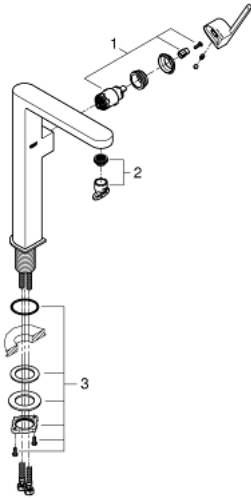

32 618 003 **GROHE PLUS SINGLE-LEVER BASIN MIXER 1/2"**
XL-SIZE

PRODUCT DESCRIPTION

- Colour: chrome
- single hole installation
- metal lever
- for free-standing basins
- GROHE SilkMove 28 mm ceramic cartridge
- with temperature limiter
- GROHE LongLife finish
- GROHE EcoJoy - less water, perfect flow
- maximum flow rate (at 3 bar): 5 l/min
- SpeedClean mousseur
- GROHE AquaGuide adjustable mousseur
- rapid installation system
- smooth body
- flexible connection hoses

32 618 003 **GROHE PLUS SINGLE-LEVER BASIN MIXER 1/2"**
XL-SIZE

SPARE PARTS, August 2018 – now

1: Cartridge (Spare part-nr. 46963000)

2: Mousseur (Spare part-nr. 48449000)

3: Shank fastening assembly (Spare part-nr. 48384000)