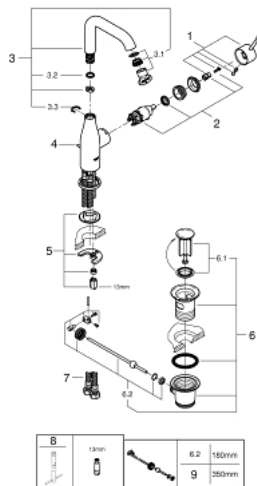

32 628 001 **ESSENCE SINGLE-LEVER BASIN MIXER 1/2"**  
**L-SIZE**

**PRODUCT DESCRIPTION**

- Colour: chrome
- single hole installation
- metal lever
- GROHE SilkMove 28 mm ceramic cartridge
- with temperature limiter
- GROHE LongLife finish
- GROHE EcoJoy - less water, perfect flow
- maximum flow rate (at 3 bar): 6.5 l/min
- GROHE AquaGuide adjustable mousseur
- GROHE FastFixation Plus installation system
- swivel spout with mousseur and stop limiter
- pop-up waste set 1 1/4"
- flexible connection hoses
- min. recommended pressure 1.0 bar

## 32 628 001 ESSENCE SINGLE-LEVER BASIN MIXER 1/2" L-SIZE

### SPARE PARTS, August 2016 – now

- 1: Lever (Spare part-nr. 46919000)
  - 2: Cartridge (Spare part-nr. 46580000)
  - 3: Tubular spout (Spare part-nr. 13374000)
  - 3.1: Mousseur (Spare part-nr. 48270000)
  - 3.2: Sealing washer (Spare part-nr. 0128500M)
  - 3.3: Safety ring (Spare part-nr. 4826600M)
  - 4: Pop-up rod (Spare part-nr. 46739000)
  - 5: Shank fastening assembly (Spare part-nr. 46645000)
  - 6: Waste set 1 1/4" (Spare part-nr. 28910000)
  - 6.1: Plug (Spare part-nr. 07182000)
  - 6.2: Eccentric rod (Spare part-nr. 07052000)
  - 7: Connection hose (Spare part-nr. 46255000)
  - 8: Mounting wrench (Spare part-nr. 19017000)\*
  - 9: Eccentric rod (Spare part-nr. 07341000)\*
- \* Optional accessories