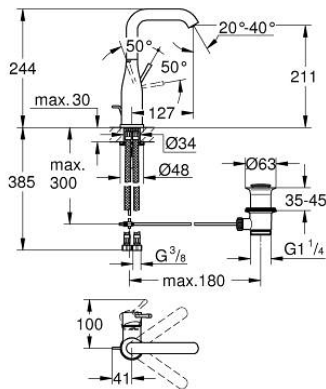

32 628 001 **ESSENCE SINGLE-LEVER BASIN MIXER 1/2"**  
**L-SIZE**

**PRODUCT DESCRIPTION**

- Colour: chrome
- single hole installation
- metal lever
- GROHE SilkMove 28 mm ceramic cartridge
- with temperature limiter
- GROHE LongLife finish
- GROHE EcoJoy - less water, perfect flow
- maximum flow rate (at 3 bar): 6.5 l/min
- GROHE AquaGuide adjustable mousseur
- GROHE FastFixation Plus installation system
- swivel spout with mousseur and stop limiter
- pop-up waste set 1 1/4"
- flexible connection hoses
- min. recommended pressure 1.0 bar

## 32 628 001 ESSENCE SINGLE-LEVER BASIN MIXER 1/2" L-SIZE

### SPARE PARTS, August 2016 – now

- 1: Lever (Spare part-nr. 46919000)
  - 2: Cartridge (Spare part-nr. 46580000)
  - 3: Tubular spout (Spare part-nr. 13374000)
  - 3.1: Mousseur (Spare part-nr. 48270000)
  - 3.2: Sealing washer (Spare part-nr. 0128500M)
  - 3.3: Safety ring (Spare part-nr. 4826600M)
  - 4: Pop-up rod (Spare part-nr. 46739000)
  - 5: Shank fastening assembly (Spare part-nr. 46645000)
  - 6: Waste set 1 1/4" (Spare part-nr. 28910000)
  - 6.1: Plug (Spare part-nr. 07182000)
  - 6.2: Eccentric rod (Spare part-nr. 07052000)
  - 7: Connection hose (Spare part-nr. 46255000)
  - 8: Mounting wrench (Spare part-nr. 19017000)\*
  - 9: Eccentric rod (Spare part-nr. 07341000)\*
- \* Optional accessories