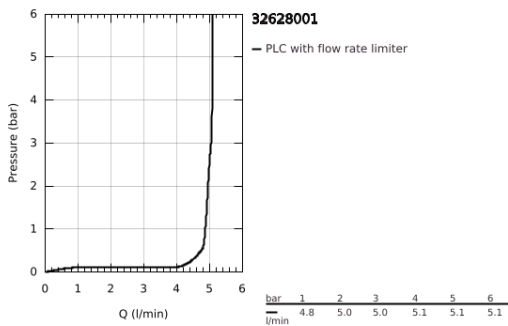

32 628 001 **ESSENCE SINGLE-LEVER BASIN MIXER 1/2"**  
**L-SIZE**

**PRODUCT DESCRIPTION**

- Colour: chrome
- single hole installation
- metal lever
- GROHE SilkMove 28 mm ceramic cartridge
- with temperature limiter
- GROHE LongLife finish
- GROHE EcoJoy - less water, perfect flow
- maximum flow rate (at 3 bar): 6.5 l/min
- GROHE AquaGuide adjustable mousseur
- GROHE FastFixation Plus installation system
- swivel spout with mousseur and stop limiter
- pop-up waste set 1 1/4"
- flexible connection hoses
- min. recommended pressure 1.0 bar

## 32 628 001 ESSENCE SINGLE-LEVER BASIN MIXER 1/2" L-SIZE