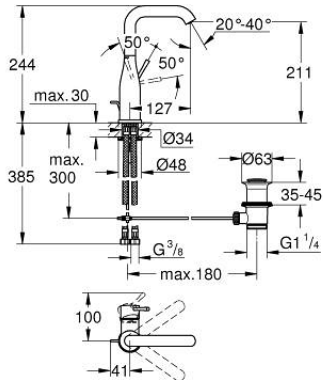

32 628 AL1 ESSENCE SINGLE-LEVER BASIN MIXER 1/2" L-SIZE

PRODUCT DESCRIPTION

- Colour: brushed hard graphite
- single hole installation
- metal lever
- GROHE SilkMove 28 mm ceramic cartridge
- with temperature limiter
- GROHE LongLife finish
- GROHE EcoJoy - less water, perfect flow
- maximum flow rate (at 3 bar): 6.5 l/min
- GROHE AquaGuide adjustable mousseur
- GROHE FastFixation Plus installation system
- swivel spout with mousseur and stop limiter
- pop-up waste set 1 1/4"
- flexible connection hoses
- min. recommended pressure 1.0 bar

32 628 AL1 ESSENCE SINGLE-LEVER BASIN MIXER 1/2" L-SIZE

SPARE PARTS, July 2016 – now

- 1: Lever (Spare part-nr. 46919AL0)
- 2: Cartridge (Spare part-nr. 46580000)
- 3: Tubular spout (Spare part-nr. 13374AL0)
- 4: Pop-up rod (Spare part-nr. 46739AL0)
- 5: Shank fastening assembly (Spare part-nr. 46645000)
- 6: Waste set 1 1/4" (Spare part-nr. 28910AL0)
- 6.1: Plug (Spare part-nr. 07182AL0)
- 6.2: Eccentric rod (Spare part-nr. 07052000)
- 7: Connection hose (Spare part-nr. 46255000)
- 8: Mounting wrench (Spare part-nr. 19017000)*
- 9: Eccentric rod (Spare part-nr. 07341000)*