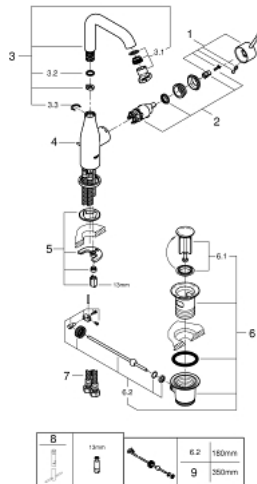

32 628 AL1 ESSENCE SINGLE-LEVER BASIN MIXER 1/2" L-SIZE

PRODUCT DESCRIPTION

- Colour: brushed hard graphite
- single hole installation
- metal lever
- GROHE SilkMove 28 mm ceramic cartridge
- with temperature limiter
- GROHE LongLife finish
- GROHE EcoJoy - less water, perfect flow
- maximum flow rate (at 3 bar): 6.5 l/min
- GROHE AquaGuide adjustable mousseur
- GROHE FastFixation Plus installation system
- swivel spout with mousseur and stop limiter
- pop-up waste set 1 1/4"
- flexible connection hoses
- min. recommended pressure 1.0 bar

32 628 AL1 ESSENCE SINGLE-LEVER BASIN MIXER 1/2" L-SIZE

SPARE PARTS, July 2016 – now

- 1: Lever (Spare part-nr. 46919AL0)
- 2: Cartridge (Spare part-nr. 46580000)
- 3: Tubular spout (Spare part-nr. 13374AL0)
- 4: Pop-up rod (Spare part-nr. 46739AL0)
- 5: Shank fastening assembly (Spare part-nr. 46645000)
- 6: Waste set 1 1/4" (Spare part-nr. 28910AL0)
- 6.1: Plug (Spare part-nr. 07182AL0)
- 6.2: Eccentric rod (Spare part-nr. 07052000)
- 7: Connection hose (Spare part-nr. 46255000)
- 8: Mounting wrench (Spare part-nr. 19017000)*
- 9: Eccentric rod (Spare part-nr. 07341000)*