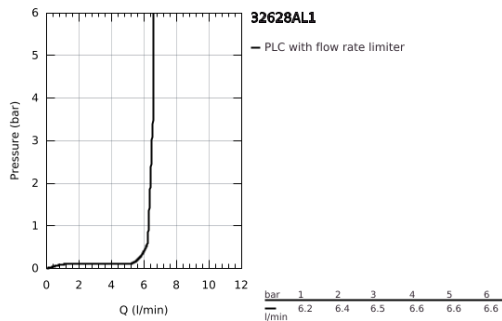

32 628 AL1 ESSENCE SINGLE-LEVER BASIN MIXER 1/2" L-SIZE

PRODUCT DESCRIPTION

- Colour: brushed hard graphite
- single hole installation
- metal lever
- GROHE SilkMove 28 mm ceramic cartridge
- with temperature limiter
- GROHE LongLife finish
- GROHE EcoJoy - less water, perfect flow
- maximum flow rate (at 3 bar): 6.5 l/min
- GROHE AquaGuide adjustable mousseur
- GROHE FastFixation Plus installation system
- swivel spout with mousseur and stop limiter
- pop-up waste set 1 1/4"
- flexible connection hoses
- min. recommended pressure 1.0 bar

32 628 AL1 ESSENCE SINGLE-LEVER BASIN MIXER 1/2" L-SIZE

SPARE PARTS, July 2016 – now

- 1: Lever (Spare part-nr. 46919AL0)
- 2: Cartridge (Spare part-nr. 46580000)
- 3: Tubular spout (Spare part-nr. 13374AL0)
- 4: Pop-up rod (Spare part-nr. 46739AL0)
- 5: Shank fastening assembly (Spare part-nr. 46645000)
- 6: Waste set 1 1/4" (Spare part-nr. 28910AL0)
- 6.1: Plug (Spare part-nr. 07182AL0)
- 6.2: Eccentric rod (Spare part-nr. 07052000)
- 7: Connection hose (Spare part-nr. 46255000)
- 8: Mounting wrench (Spare part-nr. 19017000)*
- 9: Eccentric rod (Spare part-nr. 07341000)*