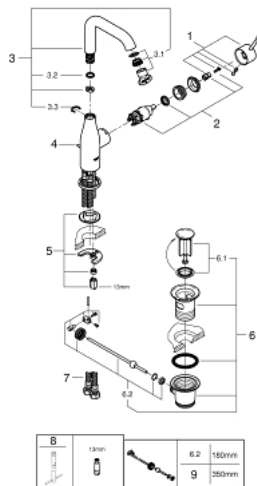

32 628 DC1 **ESSENCE SINGLE-LEVER BASIN MIXER 1/2"**  
**L-SIZE**

**PRODUCT DESCRIPTION**

- Colour: Supersteel
- single hole installation
- metal lever
- GROHE SilkMove 28 mm ceramic cartridge
- with temperature limiter
- GROHE LongLife finish
- GROHE EcoJoy - less water, perfect flow
- maximum flow rate (at 3 bar): 6.5 l/min
- GROHE AquaGuide adjustable mousseur
- GROHE FastFixation Plus installation system
- swivel spout with mousseur and stop limiter
- pop-up waste set 1 1/4"
- flexible connection hoses
- min. recommended pressure 1.0 bar

## 32 628 DC1 ESSENCE SINGLE-LEVER BASIN MIXER 1/2" L-SIZE

### SPARE PARTS, January 2016 – now

- 1: Lever (Spare part-nr. 46919DC0)
- 2: Cartridge (Spare part-nr. 46580000)
- 3: Tubular spout (Spare part-nr. 13374DC0)
- 4: Pop-up rod (Spare part-nr. 46739EN0)
- 5: Shank fastening assembly (Spare part-nr. 46645000)
- 6: Waste set 1 1/4" (Spare part-nr. 28910DC0)
- 6.1: Plug (Spare part-nr. 07182DC0)
- 6.2: Eccentric rod (Spare part-nr. 07052000)
- 7: Connection hose (Spare part-nr. 46255000)
- 8: Mounting wrench (Spare part-nr. 19017000)\*
- 9: Eccentric rod (Spare part-nr. 07341000)\*