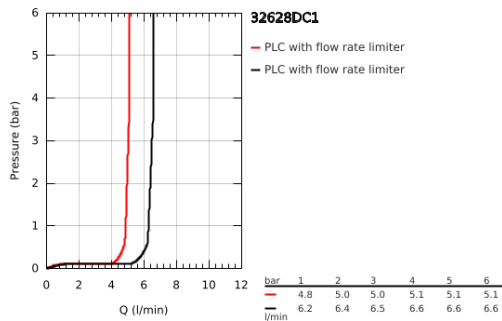

32 628 DC1 **ESSENCE SINGLE-LEVER BASIN MIXER 1/2"**  
**L-SIZE**

**PRODUCT DESCRIPTION**

- Colour: Supersteel
- single hole installation
- metal lever
- GROHE SilkMove 28 mm ceramic cartridge
- with temperature limiter
- GROHE LongLife finish
- GROHE EcoJoy - less water, perfect flow
- maximum flow rate (at 3 bar): 6.5 l/min
- GROHE AquaGuide adjustable mousseur
- GROHE FastFixation Plus installation system
- swivel spout with mousseur and stop limiter
- pop-up waste set 1 1/4"
- flexible connection hoses
- min. recommended pressure 1.0 bar

## 32 628 DC1 ESSENCE SINGLE-LEVER BASIN MIXER 1/2" L-SIZE

### SPARE PARTS, January 2016 – now

- 1: Lever (Spare part-nr. 46919DC0)
- 2: Cartridge (Spare part-nr. 46580000)
- 3: Tubular spout (Spare part-nr. 13374DC0)
- 4: Pop-up rod (Spare part-nr. 46739EN0)
- 5: Shank fastening assembly (Spare part-nr. 46645000)
- 6: Waste set 1 1/4" (Spare part-nr. 28910DC0)
- 6.1: Plug (Spare part-nr. 07182DC0)
- 6.2: Eccentric rod (Spare part-nr. 07052000)
- 7: Connection hose (Spare part-nr. 46255000)
- 8: Mounting wrench (Spare part-nr. 19017000)\*
- 9: Eccentric rod (Spare part-nr. 07341000)\*