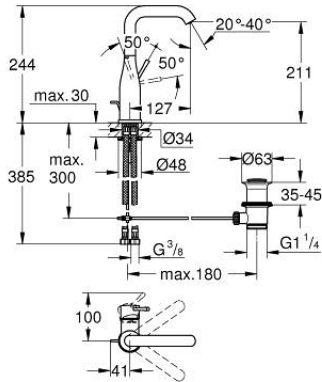

32 628 DC1 **ESSENCE SINGLE-LEVER BASIN MIXER 1/2"**  
**L-SIZE**

**PRODUCT DESCRIPTION**

- Colour: Supersteel
- single hole installation
- metal lever
- GROHE SilkMove 28 mm ceramic cartridge
- with temperature limiter
- GROHE LongLife finish
- GROHE EcoJoy - less water, perfect flow
- maximum flow rate (at 3 bar): 6.5 l/min
- GROHE AquaGuide adjustable mousseur
- GROHE FastFixation Plus installation system
- swivel spout with mousseur and stop limiter
- pop-up waste set 1 1/4"
- flexible connection hoses
- min. recommended pressure 1.0 bar

## 32 628 DC1 ESSENCE SINGLE-LEVER BASIN MIXER 1/2" L-SIZE

### SPARE PARTS, January 2016 – now

- 1: Lever (Spare part-nr. 46919DC0)
- 2: Cartridge (Spare part-nr. 46580000)
- 3: Tubular spout (Spare part-nr. 13374DC0)
- 4: Pop-up rod (Spare part-nr. 46739EN0)
- 5: Shank fastening assembly (Spare part-nr. 46645000)
- 6: Waste set 1 1/4" (Spare part-nr. 28910DC0)
- 6.1: Plug (Spare part-nr. 07182DC0)
- 6.2: Eccentric rod (Spare part-nr. 07052000)
- 7: Connection hose (Spare part-nr. 46255000)
- 8: Mounting wrench (Spare part-nr. 19017000)\*
- 9: Eccentric rod (Spare part-nr. 07341000)\*