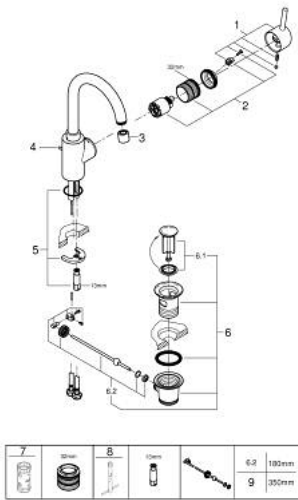

32 629 002 **CONCETTO SINGLE-LEVER BASIN MIXER 1/2"**
L-SIZE

PRODUCT DESCRIPTION

- Colour: chrome
- single hole installation
- metal lever
- covered lever fixing
- GROHE SilkMove 35 mm ceramic cartridge
- adjustable flow rate limiter
- GROHE LongLife finish
- Protected Water Ways no contact of water with lead or nickel inside the tap
- GROHE FastFixation installation system
- mousseur
- swivel tubular spout
- with stop limiter
- pop-up waste set 1 1/4"
- flexible connection hoses
- optional temperature limiter ref. no. 46 375 000
- min. recommended pressure 1.0 bar

32 629 002 **CONCETTO SINGLE-LEVER BASIN MIXER 1/2"**
L-SIZE

SPARE PARTS, August 2017 – now

- 1: Lever (Spare part-nr. 46754000)
- 2: Cartridge (Spare part-nr. 46374000)
- 3: Mousseur (Spare part-nr. 48418000)
- 4: Pop-up rod (Spare part-nr. 46739000)
- 5: Shank fastening assembly (Spare part-nr. 46671000)
- 6: Waste set 1 1/4" (Spare part-nr. 28910000)
- 6.1: Plug (Spare part-nr. 07182000)
- 6.2: Eccentric rod (Spare part-nr. 07052000)
- 7: Socket Spanner (Spare part-nr. 19332000)*
- 8: Mounting wrench (Spare part-nr. 19017000)*
- 9: Eccentric rod (Spare part-nr. 07341000)*