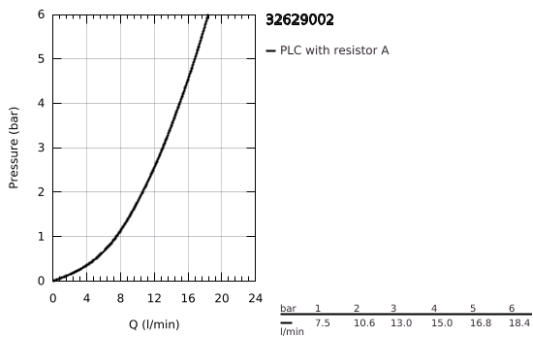

32 629 002 **CONCETTO SINGLE-LEVER BASIN MIXER 1/2"**
L-SIZE

PRODUCT DESCRIPTION

- Colour: chrome
- single hole installation
- metal lever
- covered lever fixing
- GROHE SilkMove 35 mm ceramic cartridge
- adjustable flow rate limiter
- GROHE LongLife finish
- Protected Water Ways no contact of water with lead or nickel inside the tap
- GROHE FastFixation installation system
- mousseur
- swivel tubular spout
- with stop limiter
- pop-up waste set 1 1/4"
- flexible connection hoses
- optional temperature limiter ref. no. 46 375 000
- min. recommended pressure 1.0 bar

32 629 002 **CONCETTO SINGLE-LEVER BASIN MIXER 1/2"**
L-SIZE

SPARE PARTS, August 2017 – now

- 1: Lever (Spare part-nr. 46754000)
- 2: Cartridge (Spare part-nr. 46374000)
- 3: Mousseur (Spare part-nr. 48418000)
- 4: Pop-up rod (Spare part-nr. 46739000)
- 5: Shank fastening assembly (Spare part-nr. 46671000)
- 6: Waste set 1 1/4" (Spare part-nr. 28910000)
- 6.1: Plug (Spare part-nr. 07182000)
- 6.2: Eccentric rod (Spare part-nr. 07052000)
- 7: Socket Spanner (Spare part-nr. 19332000)*
- 8: Mounting wrench (Spare part-nr. 19017000)*
- 9: Eccentric rod (Spare part-nr. 07341000)*