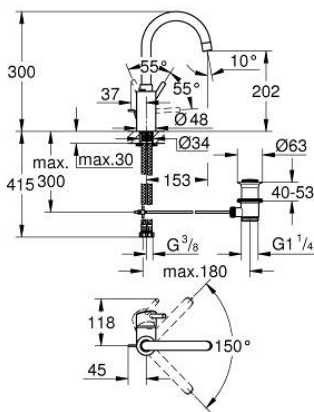

32 629 002 **CONCETTO SINGLE-LEVER BASIN MIXER 1/2"**
L-SIZE

PRODUCT DESCRIPTION

- Colour: chrome
- single hole installation
- metal lever
- covered lever fixing
- GROHE SilkMove 35 mm ceramic cartridge
- adjustable flow rate limiter
- GROHE LongLife finish
- Protected Water Ways no contact of water with lead or nickel inside the tap
- GROHE FastFixation installation system
- mousseur
- swivel tubular spout
- with stop limiter
- pop-up waste set 1 1/4"
- flexible connection hoses
- optional temperature limiter ref. no. 46 375 000
- min. recommended pressure 1.0 bar

32 629 002 **CONCETTO SINGLE-LEVER BASIN MIXER 1/2"**
L-SIZE

SPARE PARTS, August 2017 – now

- 1: Lever (Spare part-nr. 46754000)
- 2: Cartridge (Spare part-nr. 46374000)
- 3: Mousseur (Spare part-nr. 48418000)
- 4: Pop-up rod (Spare part-nr. 46739000)
- 5: Shank fastening assembly (Spare part-nr. 46671000)
- 6: Waste set 1 1/4" (Spare part-nr. 28910000)
- 6.1: Plug (Spare part-nr. 07182000)
- 6.2: Eccentric rod (Spare part-nr. 07052000)
- 7: Socket Spanner (Spare part-nr. 19332000)*
- 8: Mounting wrench (Spare part-nr. 19017000)*
- 9: Eccentric rod (Spare part-nr. 07341000)*