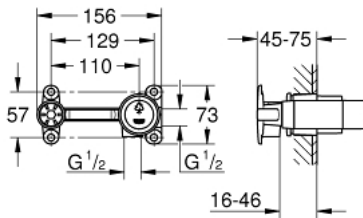

32 635 000 SINGLE-LEVER MIXER 1/2", CONCEALED BODY

PRODUCT DESCRIPTION

- for 2-hole basin mixers
- wall installation
- without finishing trim set
- GROHE SilkMove 35 mm ceramic cartridge
- adjustable flow rate limiter
- installation depth 45 to 75 mm
- DR-brass
- min. recommended pressure 1.0 bar
- includes mounting template

32 635 000 SINGLE-LEVER MIXER 1/2", CONCEALED BODY

SPARE PARTS, August 2007 – May 2022

1: Cartridge (Spare part-nr. 46374000)

2: Socket Spanner (Spare part-nr. 19332000)*

* Optional accessories