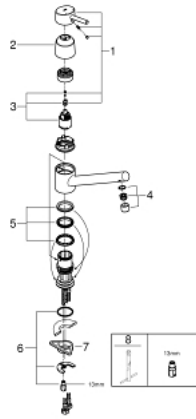

32 659 001 **CONCETTO SINGLE-LEVER SINK MIXER 1/2"**

PRODUCT DESCRIPTION

- Colour: chrome
- low spout
- single hole installation
- GROHE LongLife finish
- GROHE SilkMove 35 mm ceramic cartridge
- mousseur
- adjustable flow rate limiter
- swivel cast spout
- swivel area 140°
- flexible connection hoses
- rapid installation system
- maximum flow rate (at 3 bar): 13 l/min

32 659 001 **CONCETTO SINGLE-LEVER SINK MIXER 1/2"**

SPARE PARTS, August 2018 – now

- 1: Lever (Spare part-nr. 46723000)
- 2: Cap (Spare part-nr. 46601000)
- 3: Cartridge (Spare part-nr. 46374000)
- 4: Mousseur (Spare part-nr. 06574000)
- 5: Seal kit (Spare part-nr. 46429SA0)
- 6: Shank fastening assembly (Spare part-nr. 46249000)
- 7: Support plate (Spare part-nr. 05334000)
- 8: Mounting wrench (Spare part-nr. 19017000)*