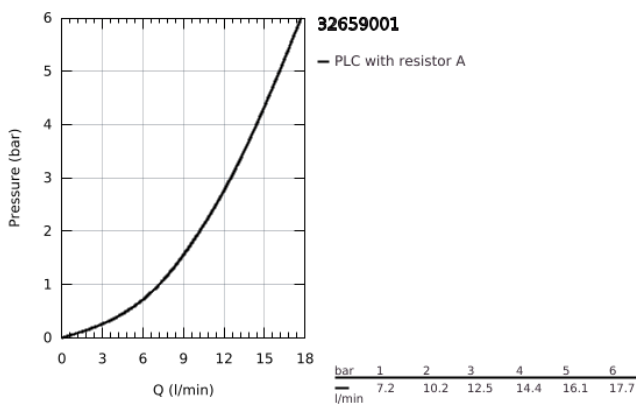

32 659 001 **CONCETTO SINGLE-LEVER SINK MIXER 1/2"**

PRODUCT DESCRIPTION

- Colour: chrome
- low spout
- single hole installation
- GROHE LongLife finish
- GROHE SilkMove 35 mm ceramic cartridge
- mousseur
- adjustable flow rate limiter
- swivel cast spout
- swivel area 140°
- flexible connection hoses
- rapid installation system
- maximum flow rate (at 3 bar): 13 l/min

32 659 001 **CONCETTO SINGLE-LEVER SINK MIXER 1/2"**

SPARE PARTS, August 2018 – now

- 1: Lever (Spare part-nr. 46723000)
- 2: Cap (Spare part-nr. 46601000)
- 3: Cartridge (Spare part-nr. 46374000)
- 4: Mousseur (Spare part-nr. 06574000)
- 5: Seal kit (Spare part-nr. 46429SA0)
- 6: Shank fastening assembly (Spare part-nr. 46249000)
- 7: Support plate (Spare part-nr. 05334000)
- 8: Mounting wrench (Spare part-nr. 19017000)*