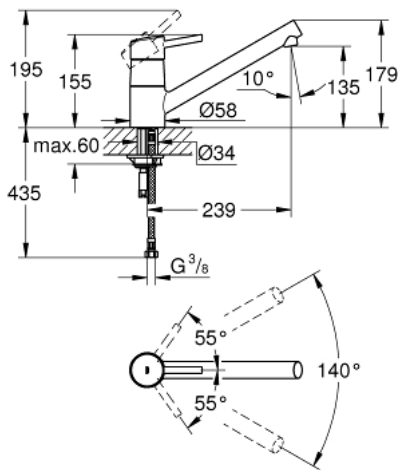

32 659 001 **CONCETTO SINGLE-LEVER SINK MIXER 1/2"**

PRODUCT DESCRIPTION

- Colour: chrome
- low spout
- single hole installation
- GROHE LongLife finish
- GROHE SilkMove 35 mm ceramic cartridge
- mousseur
- adjustable flow rate limiter
- swivel cast spout
- swivel area 140°
- flexible connection hoses
- rapid installation system
- maximum flow rate (at 3 bar): 13 l/min

32 659 001 **CONCETTO SINGLE-LEVER SINK MIXER 1/2"**

SPARE PARTS, August 2018 – now

- 1: Lever (Spare part-nr. 46723000)
- 2: Cap (Spare part-nr. 46601000)
- 3: Cartridge (Spare part-nr. 46374000)
- 4: Mousseur (Spare part-nr. 06574000)
- 5: Seal kit (Spare part-nr. 46429SA0)
- 6: Shank fastening assembly (Spare part-nr. 46249000)
- 7: Support plate (Spare part-nr. 05334000)
- 8: Mounting wrench (Spare part-nr. 19017000)*